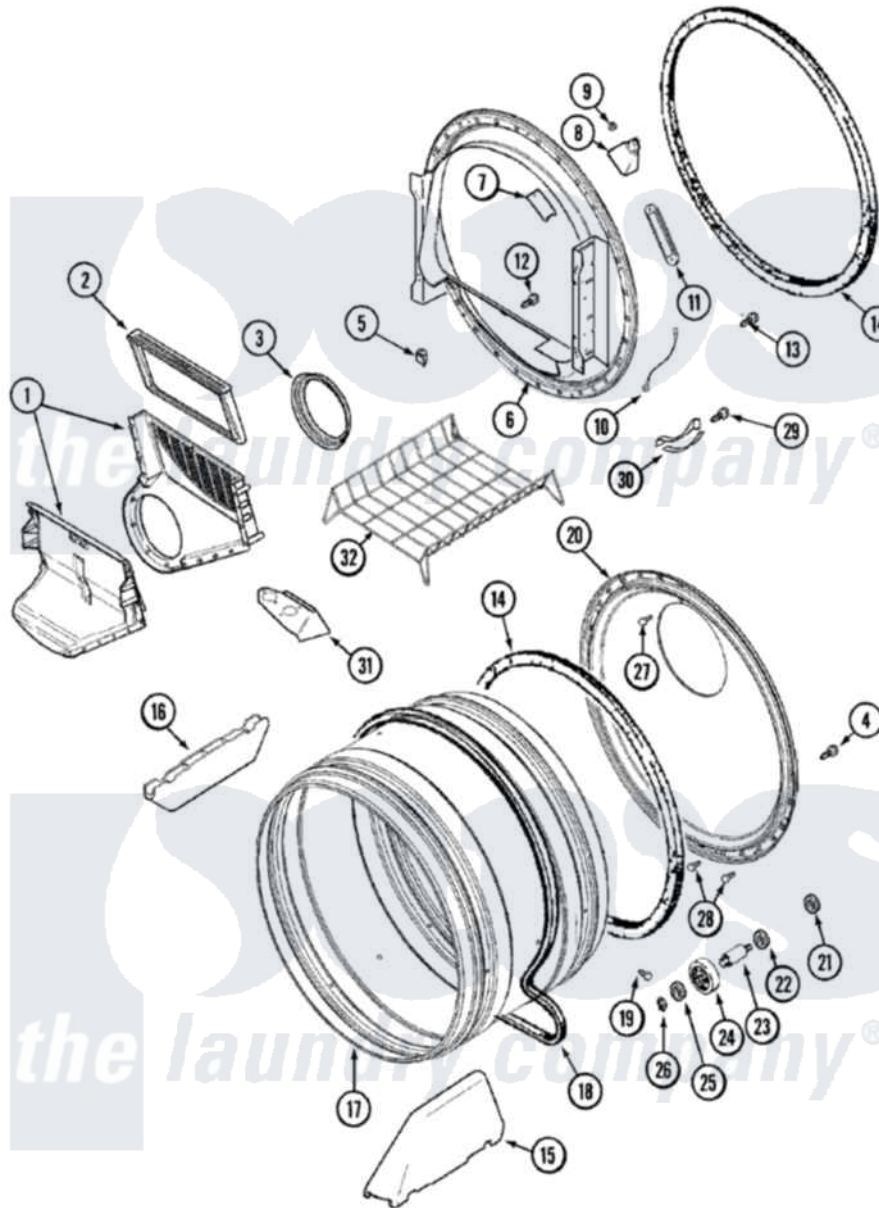

# Maytag MDG9316AWW 13 - TUMBLER (MDE/MDG9316AWQ/AYQ/AXW)

Maytag [Residential Maytag MDG9316AWW Dryer Parts](#) Parts Diagram 13 - TUMBLER  
(MDE/MDG9316AWQ/AYQ/AXW)  
[Click on the part number to view part](#)

Item	Original Part Number	Replaced By	Status	Part Description
2	<a href="#">33001808</a>			Filter, Lint
3	33001758	<a href="#">33002560</a>		Seal, Blower
4	<a href="#">33002190</a>			SCrew, C BraCe, BraCket, Cabinet
"	<a href="#">33001903</a>			Front, Tumbler
5	<a href="#">Y310376</a>			Clip, Door Switch Harness
6	<a href="#">33001903</a>			Front, Tumbler
7	<a href="#">33001869</a>			Lens, Drum Light
"	<a href="#">33001871</a>			Screw Note: Screw, Drum Light
8	<a href="#">22002263</a>			Lamp
"	33001870		Not Available	HOLDER, LAMP (W/HOUSING) NOTE: LAMP (W/HOUSING & HOLDER)
9	<a href="#">214872</a>			Palnut, End Cap Note: Nut, Lamp Holder
10	<a href="#">Y303711</a>			Sensor Ground Wire