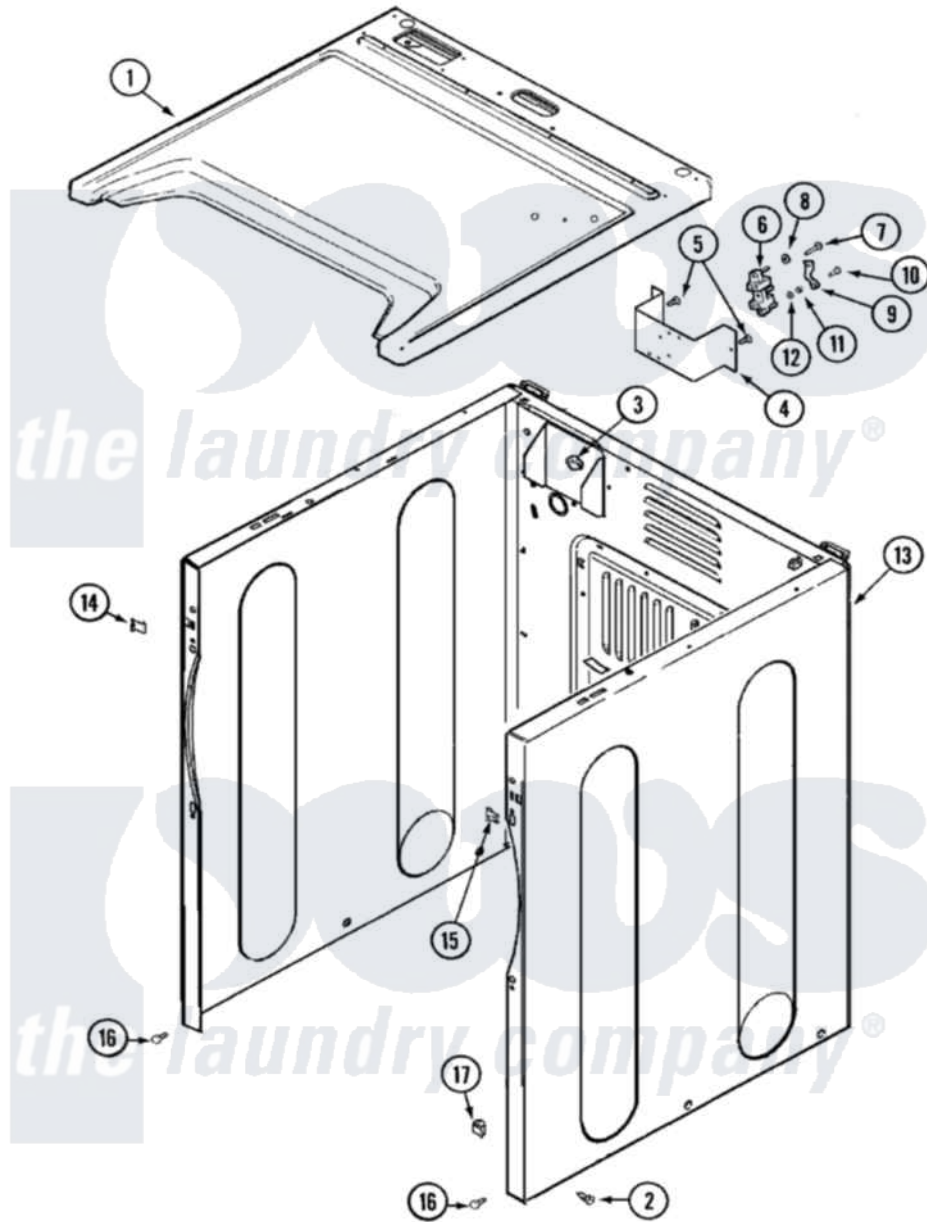

Maytag MDG9316AXW 01 - CABINET (MDE/MDG9316AWQ/AYQ/AXW)

Maytag Residential Maytag MDG9316AXW Dryer Parts Parts Diagram 01 - CABINET (MDE/MDG9316AWQ/AYQ/AXW)
 Click on the part number to view part

Item	Original Part Number	Replaced By	Status	Part Description
1	33002631			Cover, Top
"	33001896			Cover, Top
2	213007			Xfor Cabinet See Cabinet, Back
13	33002624			Cabinet, Assembly
"	33001897			Cabinet
"	22003643			CABINET ASSY. (WHT AS PK)
14	22002049			Clip Note: Clip, Front Panel
15	213280	204439		Screw And Fstner Assembly
16	22001995			Screw Note: Screw, Tumbler Front And Shroud
17	Y310376			Clip, Door Switch Harness