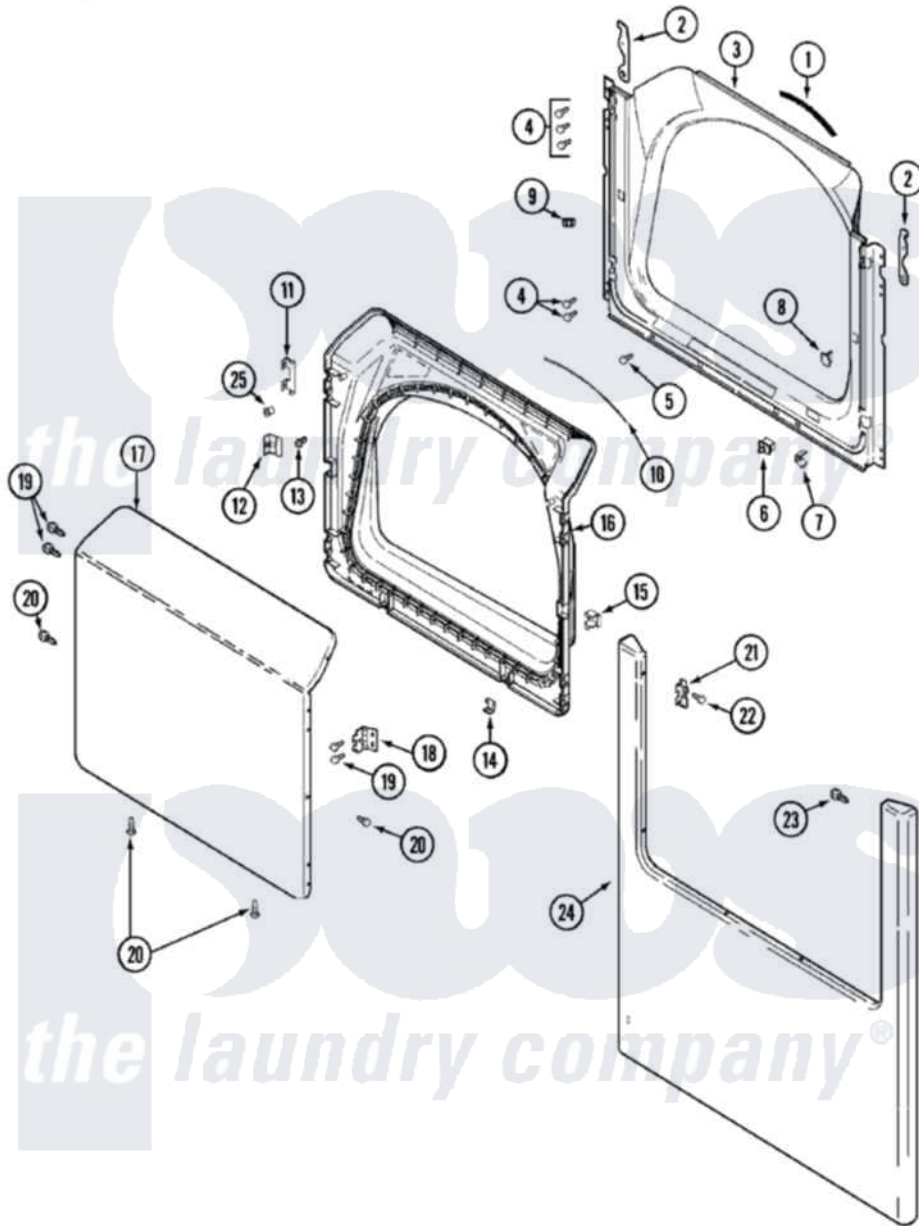

Maytag MDG9316AXW 03 - DOOR (MDE/MDG9316AWQ/AYQ/AXW)

Maytag Residential Maytag MDG9316AXW Dryer Parts Parts Diagram 03 - DOOR (MDE/MDG9316AWQ/AYQ/AXW)
 Click on the part number to view part

Item	Original Part Number	Replaced By	Status	Part Description
1	33001767			Seal, Shroud
2	22002247	33002597		Hook, Security
3	33001900			Shroud
4	22001995			Screw Note: Screw, Tumbler Front And Shroud
5	33001768			Screw, Shroud Note: Screw, Shroud And Outlet Duct
6	33001508	W10169313		Switch-Dor
7	33001760			Bracket, Hinge
8	33001174	LA-1003		Door Catch Kit
9	33001791	306436		Door Latch Kit--W
"	Y304578	LA-1003		Door Catch Kit
10	33002094			Seal, Door
11	22002038			Clip, Door
12	33001793			Bracket, Strike
13	33001761			Strike, Door
14	22002039			Clip, Door

15	33001763	Plug, Inner Door
16	33001899	Door, Inner
"	22002063	Screw No.8-18AB Wafer Head
17	22001817	Sheet, Sound Damper
"	33001904	Door, Outer
18	33001759	Hinge, Door
19	22002062	98006631 Screw
20	22002063	Screw No.8-18AB Wafer Head
21	33001764	Cover, Hinge Hole
22	33001787	Screw, Hinge Note: Screw, Hinge Hole Cover
23	22002012	Screw, Hinge Note: Screw, Hinge Bracket
24	33001901	Panel, Front
25	33001771	Bushing, Inner Door