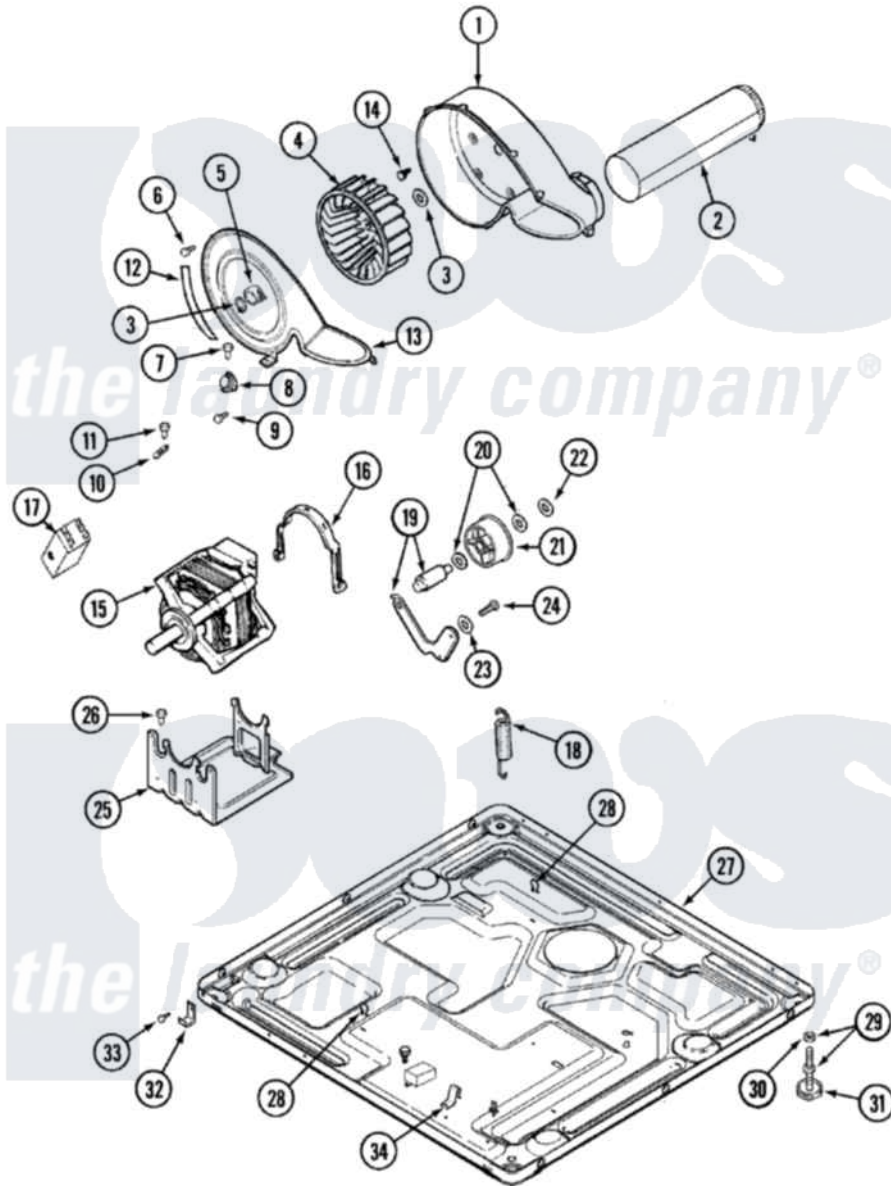

**Maytag MDG9316AXW 05 - MOTOR DRIVE
(MDE/MDG9316AWQ/AYQ/AXW)**

Maytag [Residential Maytag MDG9316AXW Dryer Parts](#) Parts Diagram 05 - MOTOR DRIVE
(MDE/MDG9316AWQ/AYQ/AXW)
Click on the part number to view part

Item	Original Part Number	Replaced By	Status	Part Description
1	33001789			Housing, Blower
2	33001800			Duct Assembly, Exhaust
"	22001995			Screw Note: Screw, Tumbler Front And Shroud
3	410233	9703438		Ring-Retrn
4	33001790			Wheel, Blower
5	312967			Clamp, Blower Housing
6	33001855	33002917		Screw, No.10-16
7	Y313561			Screw---NA
9	22001996	3370225		Screw
10	33001762			Fuse, Thermal
11	314848	W10116760		Screw
12	33001772		Not Available	SEAL, BLOWER COVER
13	33001873			Cover, Blower Housing---NA
14	314818	1163839		Screw

15	33002478		Motor
"	33002237	33002478	Motor
"	33002795		Motor, Drive 60Hz
16	Y015825		Clip, Motor To Motor Support
17	33001854	33002478	Motor
18	33001754	33002459	Assembly, Spring And Plug
"	33002157		Grommet
19	33001840	6-3705180	Idler Arm
20	Y312527		Washer, Idler Shaft
21	33001783	6-3700340	BearIng- I
22	312958	354987	Ring, Retaining
23	315772		Sleeve, Idler Arm
24	Y014874		Screw, Idler Arm And Sleeve
25	33001752	33002817	Motor Support, Offset
26	Y313561		Screw---NA
27	33001845		Not Available
"	33002465		Not Available
28	410490		BASE
"			BASE, (LWR)---NA
28	410490		Spring, Retainer Wire Harness
29	Y305086		Adjustable Leg And Nut
30	Y052740	62739	Nut, Lock
31	Y314137		Foot, Rubber
32	22002239		Clip, Front Panel
33	Y310632	1163839	Screw
34	22002244		Clip, Grounding