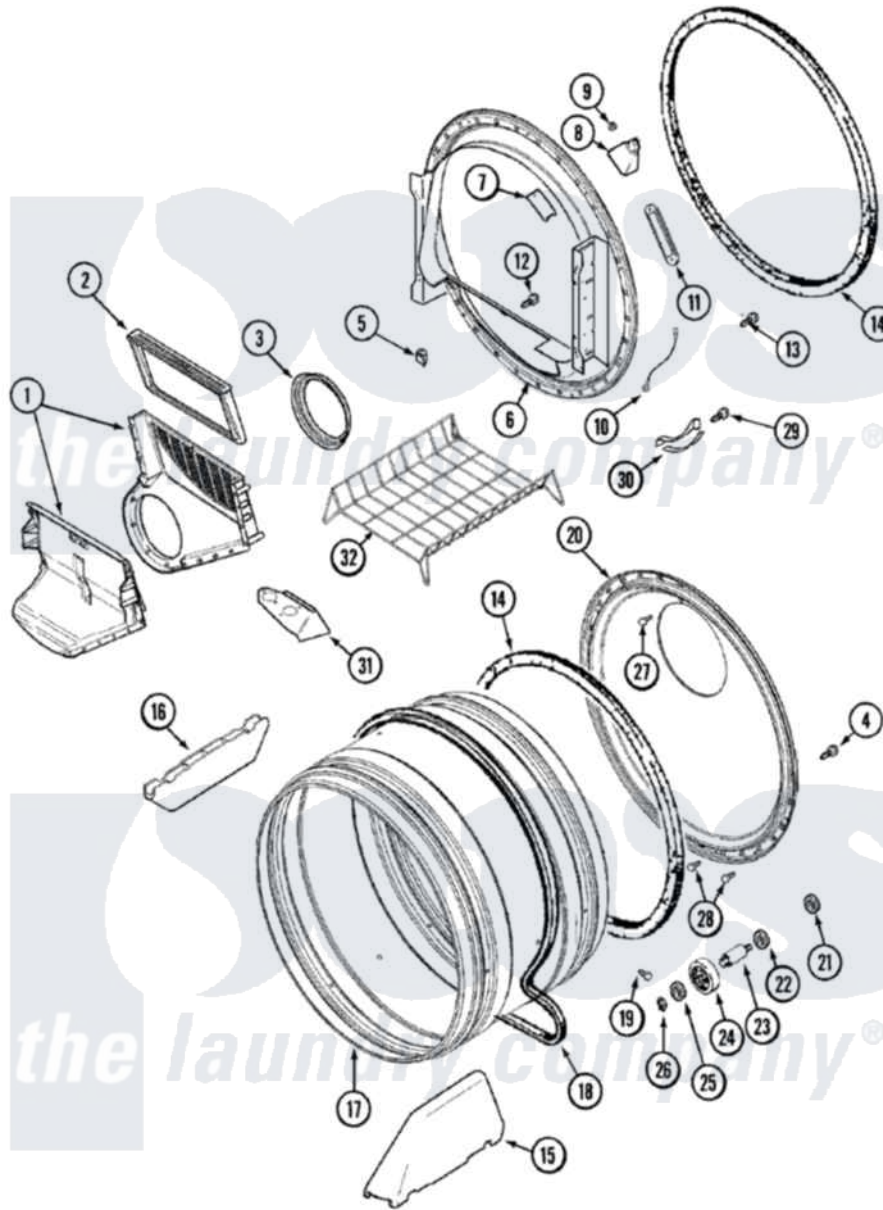

# Maytag MDG9316AXW 06 - TUMBLER (MDE/MDG9316AWQ/AYQ/AXW)

Maytag Residential Maytag MDG9316AXW Dryer Parts Parts Diagram 06 - TUMBLER (MDE/MDG9316AWQ/AYQ/AXW)  
 Click on the part number to view part

Item	Original Part Number	Replaced By	Status	Part Description
1	<a href="#">33001799</a>			Outlet Duct Assembly Note: Outlet Duct Assembly
2	<a href="#">33001808</a>			Filter, Lint
3	33001758	<a href="#">33002560</a>		Seal, Blower
4	<a href="#">33002190</a>			SCrew, C BraCe, BraCket, Cabinet
"	<a href="#">33001903</a>			Front, Tumbler
5	<a href="#">Y310376</a>			Clip, Door Switch Harness
6	<a href="#">33001903</a>			Front, Tumbler
7	<a href="#">33001869</a>			Lens, Drum Light
"	<a href="#">33001871</a>			Screw Note: Screw, Drum Light
8	<a href="#">22002263</a>			Lamp
"	33001870		Not Available	HOLDER, LAMP (W/HOUSING) NOTE: LAMP (W/HOUSING & HOLDER)
9	<a href="#">214872</a>			Palnut, End Cap Note: Nut, Lamp Holder
10	<a href="#">Y303711</a>			Sensor Ground Wire