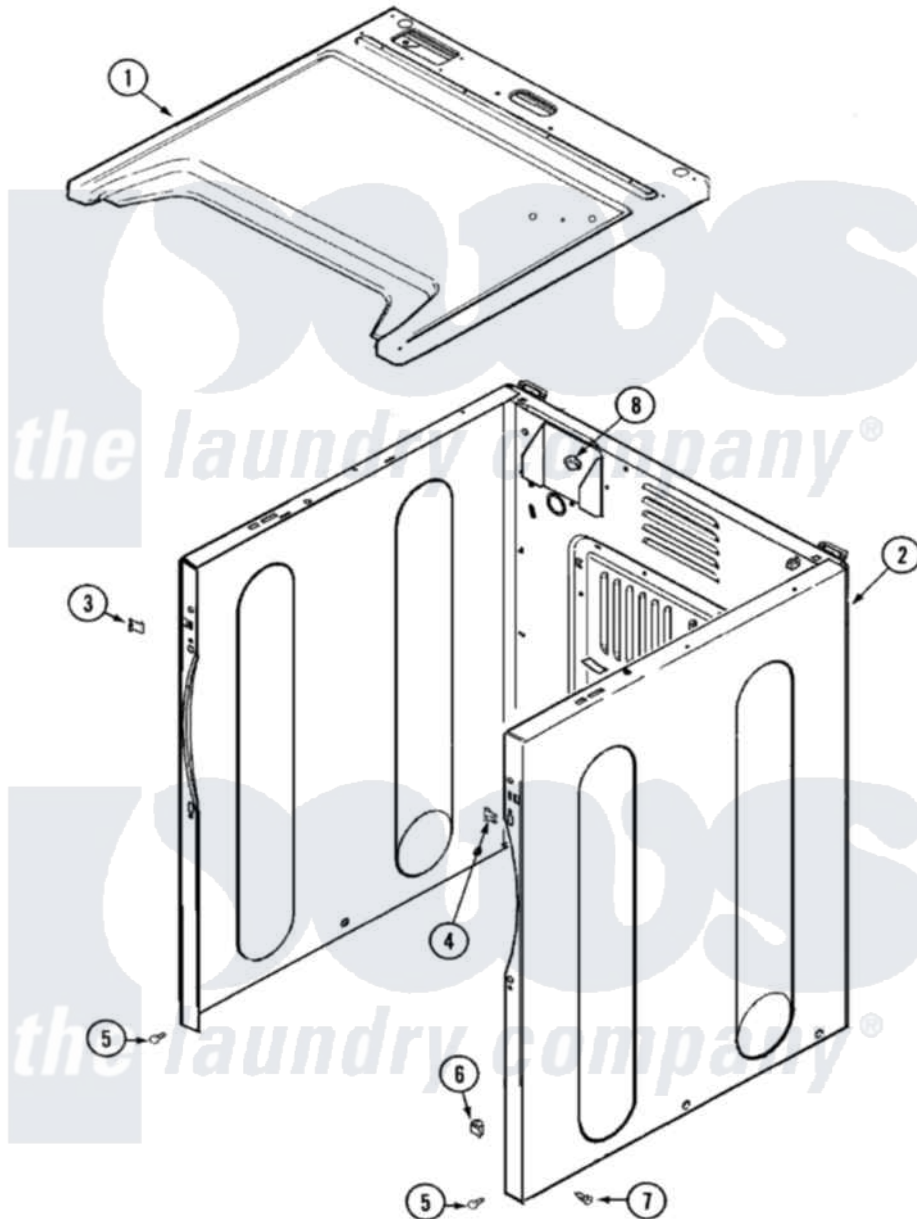

Maytag MDG9316BWQ 01 - CABINET-FRONT

Maytag Residential Maytag MDG9316BWQ Dryer Parts Parts Diagram 01 - CABINET-FRONT
 Click on the part number to view part

Item	Original Part Number	Replaced By	Status	Part Description
1	33002632		Not Available	COVER, TOP (BSQ-AS PK)
"	33002372		Not Available	COVER, TOP (BSQ)
2	33002625			Cabinet, Assembly
"	33002373			Cabinet
"	22003644			Cabinet Assembly
3	22002049			Clip Note: Clip, Front Panel
4	213280	204439		Screw And Fstner Assembly
5	22001995			Screw Note: Screw, Tumbler Front And Shroud
6	Y310376			Clip, Door Switch Harness
7	22003409	213007		Xfor Cabinet See Cabinet, Back
"	213007			Xfor Cabinet See Cabinet, Back
8	Y310376			Clip, Door Switch Harness