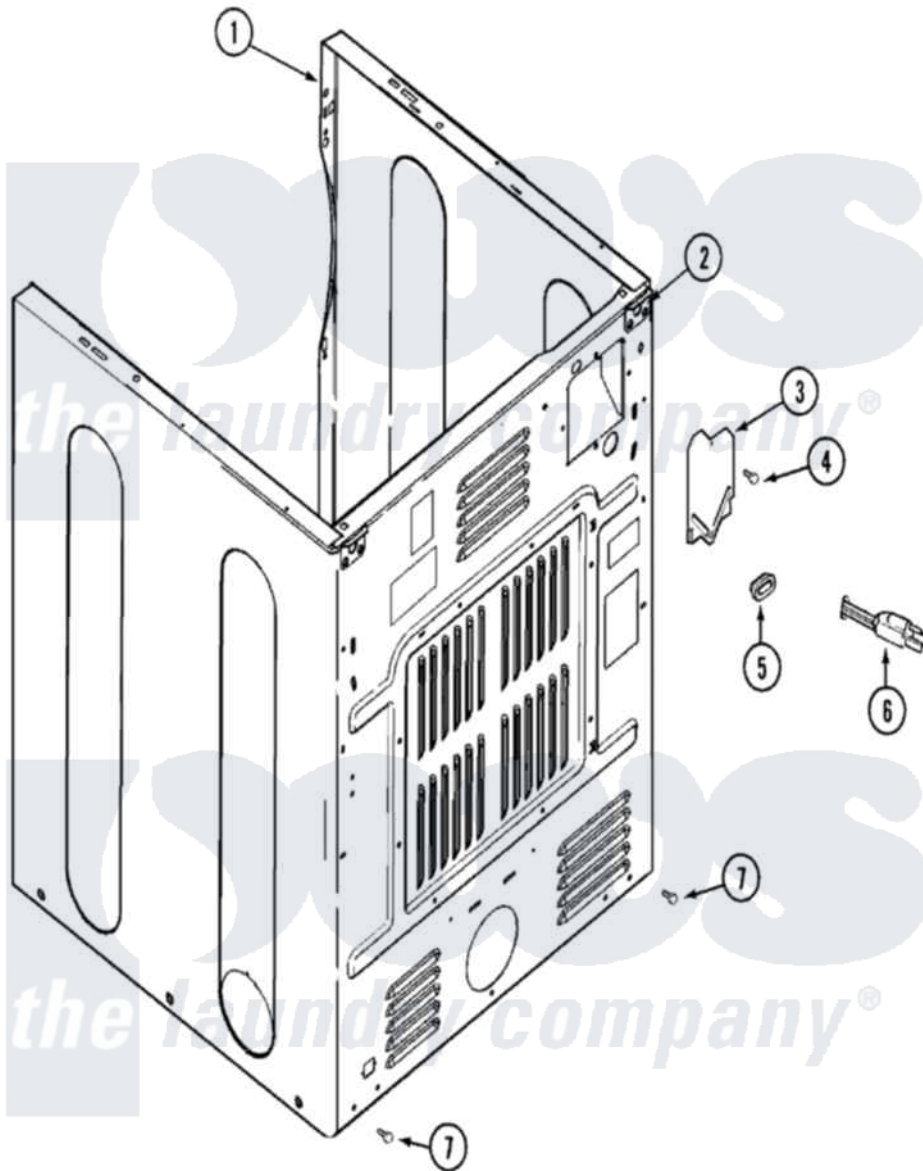

# Maytag MDG9316BWQ 02 - CABINET-REAR

Maytag Residential Maytag MDG9316BWQ Dryer Parts Parts Diagram 02 - CABINET-REAR  
 Click on the part number to view part

Item	Original Part Number	Replaced By	Status	Part Description
1	<a href="#">33002625</a>			Cabinet, Assembly
"	<a href="#">33002373</a>			Cabinet
"	<a href="#">22003644</a>			Cabinet Assembly
"	22003367	<a href="#">22004095</a>		Hinge, Plastic
"	<a href="#">22001995</a>			Screw Note: Screw, Tumbler Front And Shroud
2	<a href="#">22001995</a>			Screw Note: Screw, Tumbler Front And Shroud
3	<a href="#">33001795</a>			Cover, Terminal Block
4	<a href="#">22001995</a>			Screw Note: Screw, Tumbler Front And Shroud
5	<a href="#">211881</a>			Grommet, Cord Part Not Used-Gas Models Only
6	33001246		Not Available	CORD, POWER