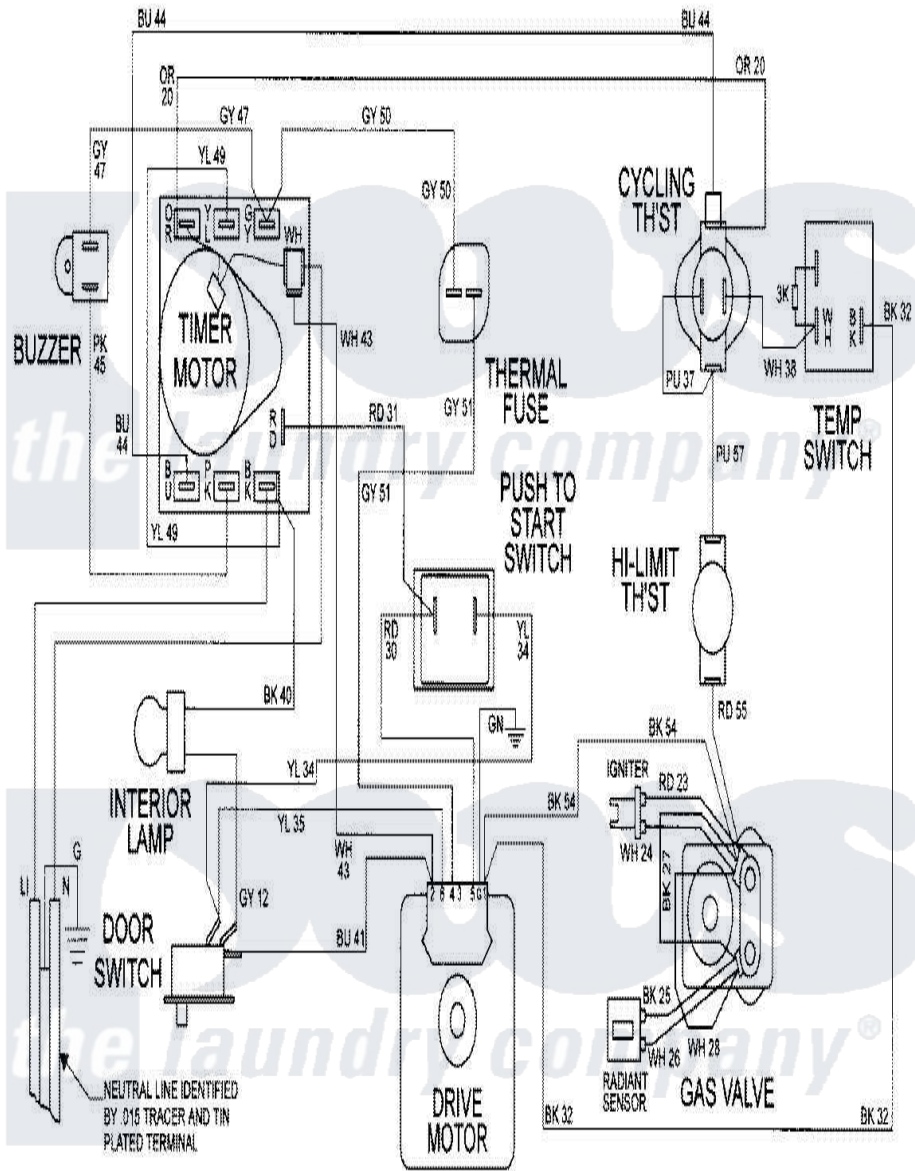

Maytag MDG9316BWQ 08 - WIRING INFORMATION

POWER CORD

Maytag [Residential Maytag MDG9316BWQ Dryer Parts](#) Parts Diagram 08 - WIRING INFORMATION
 Click on the part number to view part

| Item | Original Part Number | Replaced By | Status | Part Description |
|------|----------------------|-------------|---------------|--------------------|
| NI | 15002038 | | Not Available | WIRING INFORMATION |