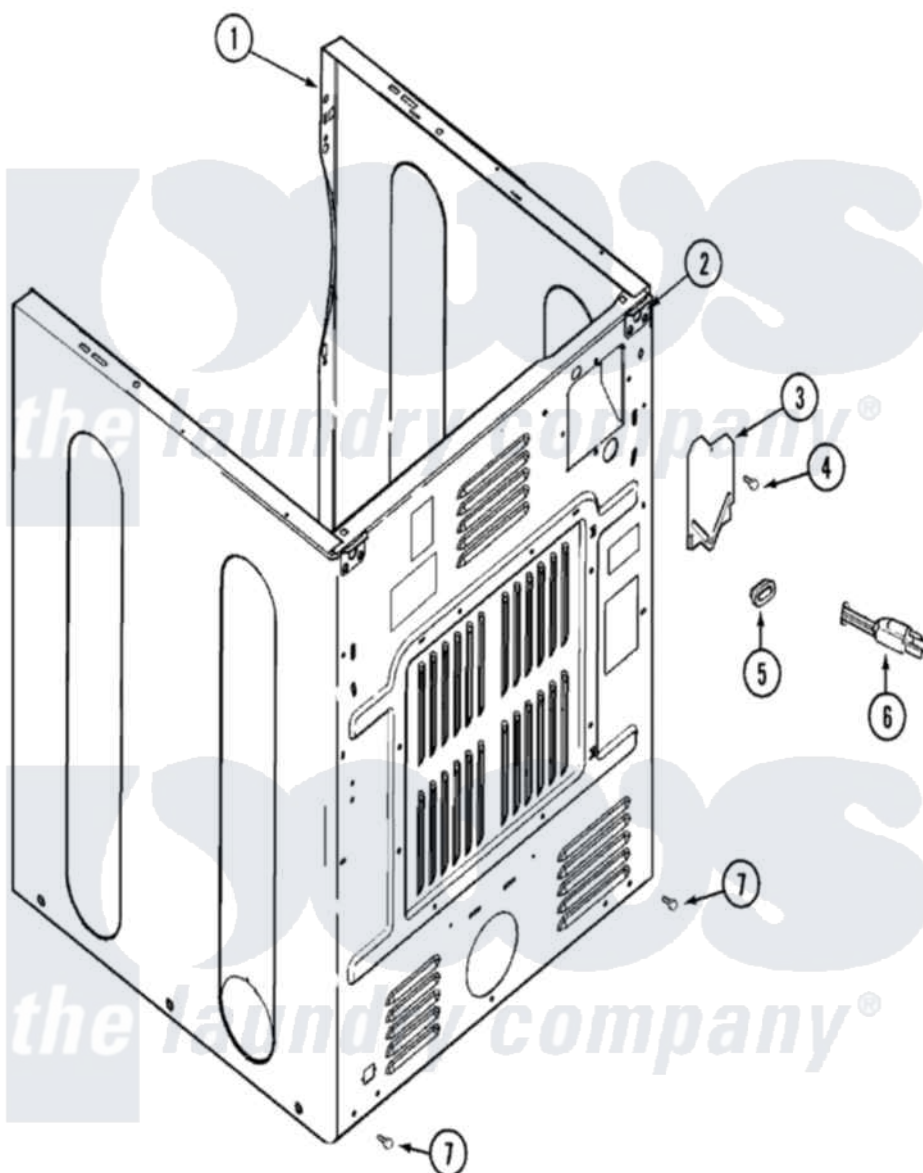

# Maytag MDG9316BWW 02 - CABINET-REAR

Maytag Residential Maytag MDG9316BWW Dryer Parts Parts Diagram 02 - CABINET-REAR  
 Click on the part number to view part

Item	Original Part Number	Replaced By	Status	Part Description
1	<a href="#">33002624</a>			Cabinet, Assembly
"	<a href="#">33001897</a>			Cabinet
"	22003643			CABINET ASSY. (WHT AS PK)
"	22003367	<a href="#">22004095</a>		Hinge, Plastic
"	<a href="#">22001995</a>			Screw Note: Screw, Tumbler Front And Shroud
2	<a href="#">22001995</a>			Screw Note: Screw, Tumbler Front And Shroud
3	<a href="#">33001795</a>			Cover, Terminal Block
4	<a href="#">22001995</a>			Screw Note: Screw, Tumbler Front And Shroud
5	<a href="#">211881</a>			Grommet, Cord Part Not Used-Gas Models Only
6	33001246		Not Available	CORD, POWER