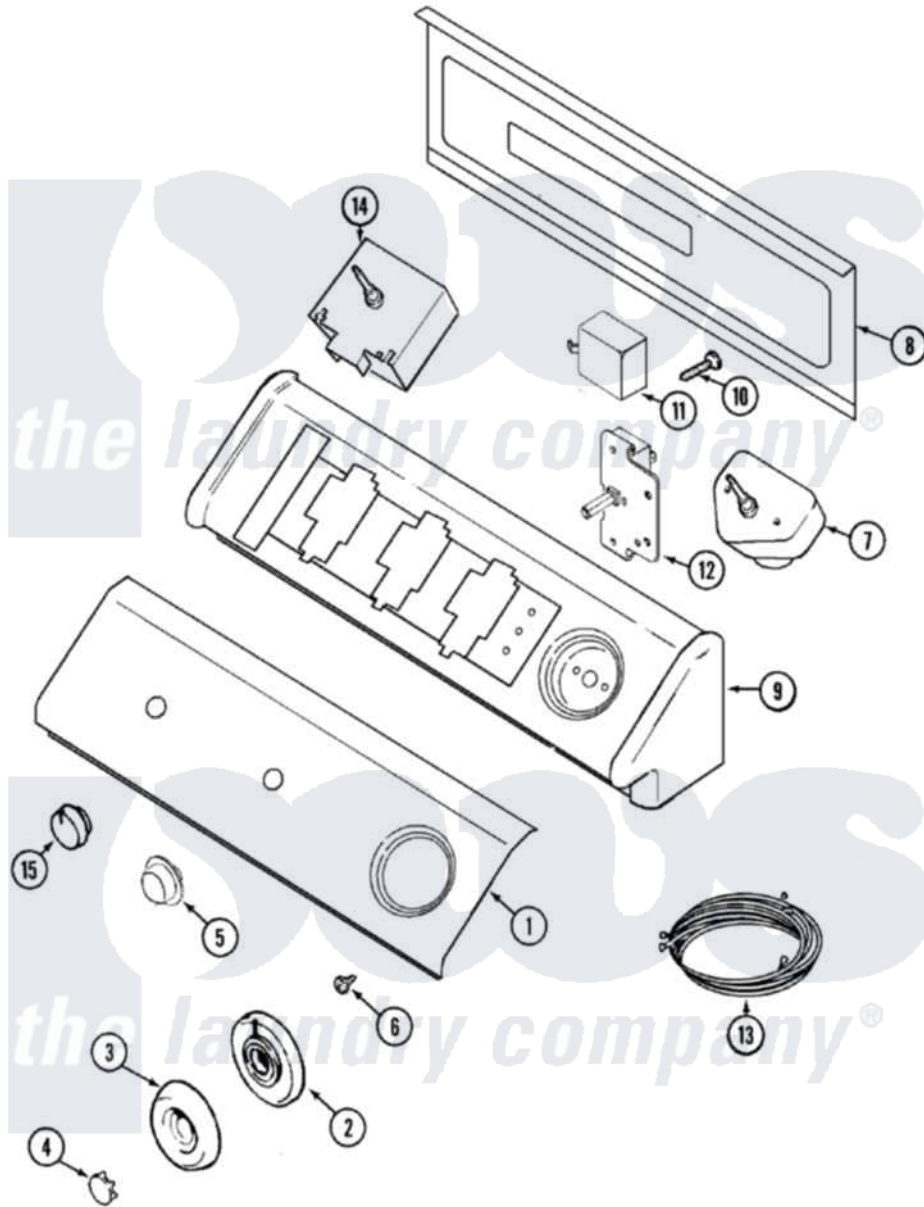

Maytag MDG9316BWW 03 - CONTROL PANEL

Maytag [Residential Maytag MDG9316BWW Dryer Parts](#) Parts Diagram 03 - CONTROL PANEL
 Click on the part number to view part

Item	Original Part Number	Replaced By	Status	Part Description
1	33001924			Panel, Control
"	Y22002339	8534058		Screw
2	33001621			Skirt, Timer Dial
3	22001659			Timer Knob - Grey
4	22001664			Timer Knob Insert/Cap
5	33001619	37001071		Button, Push-To-Start
6	33001690	90767		Screw, 8A X 3/8 HeX Washer Head Tapping
7	33001631			Timer
8	216423	3370225		Screw
"	33001806		Not Available	BACK, CONSOLE PANEL
9	22002285		Not Available	CONSOLE (WHT)
10	216423	3370225		Screw
11	33001623			Buzzer, Non-Adjustable
12	33001861	33001618		Switch- PU
13	33001929			Wire Harness, Main
14	33001639			Switch, Temperature

15	22001663		Knob, Selector Switch
16	33002499	Not Available	MANUAL, USE & CARE (FRENCH)
"	33002104	Not Available	MANUAL, USE & CARE