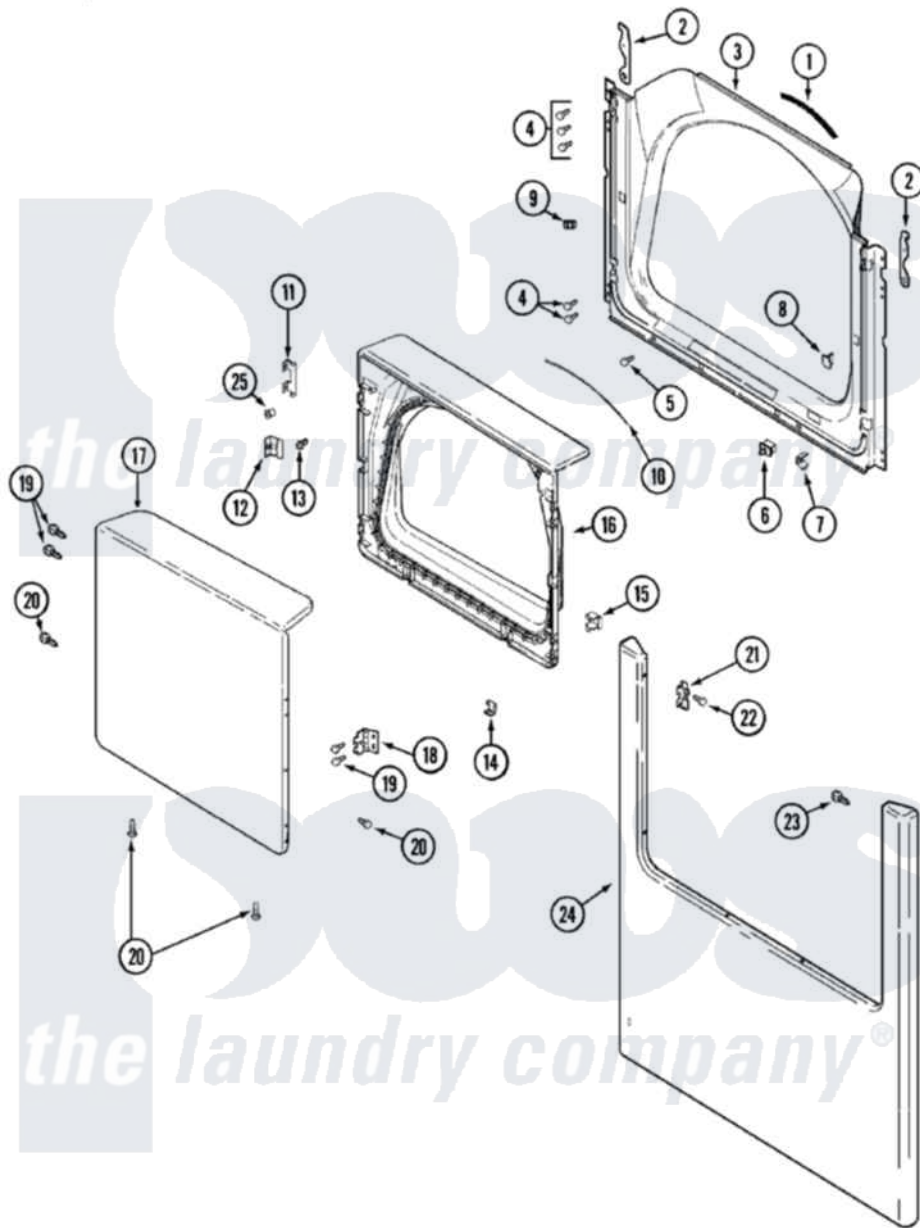

# Maytag MDG9316BWW 04 - DOOR

Maytag Residential Maytag MDG9316BWW Dryer Parts Parts Diagram 04 - DOOR  
 Click on the part number to view part

Item	Original Part Number	Replaced By	Status	Part Description
1	<a href="#">33001767</a>			Seal, Shroud
2	22002247	<a href="#">33002597</a>		Hook, Security
3	<a href="#">33001900</a>			Shroud
4	<a href="#">22001995</a>			Screw Note: Screw, Tumbler Front And Shroud
5	<a href="#">33001768</a>			Screw, Shroud Note: Screw, Shroud And Outlet Duct
6	33001508	<a href="#">W10169313</a>		Switch-Dor
7	<a href="#">33001760</a>			Bracket, Hinge
8	33001174	<a href="#">LA-1003</a>		Door Catch Kit
9	33001791	<a href="#">306436</a>		Door Latch Kit--W
"	Y304578	<a href="#">LA-1003</a>		Door Catch Kit
10	<a href="#">33002094</a>			Seal, Door
11	<a href="#">22002038</a>			Clip, Door
12	<a href="#">33001793</a>			Bracket, Strike
13	<a href="#">33001761</a>			Strike, Door
14	<a href="#">22002039</a>			Clip, Door

15	<a href="#">33001763</a>		Plug, Inner Door
16	<a href="#">33001899</a>		Door, Inner
"	<a href="#">22002063</a>		Screw No.8-18AB Wafer Head
"	<a href="#">22002039</a>		Clip, Door
17	<a href="#">22001817</a>		Sheet, Sound Damper
"	<a href="#">33001904</a>		Door, Outer
18	<a href="#">33001759</a>		Hinge, Door
19	22002062	<a href="#">98006631</a>	Screw
20	<a href="#">22002063</a>		Screw No.8-18AB Wafer Head
21	<a href="#">33001764</a>		Cover, Hinge Hole
22	<a href="#">33001787</a>		Screw, Hinge Note: Screw, Hinge Hole Cover
23	<a href="#">22002012</a>		Screw, Hinge Note: Screw, Hinge Bracket
24	<a href="#">33001901</a>		Panel, Front
25	<a href="#">33001771</a>		Bushing, Inner Door