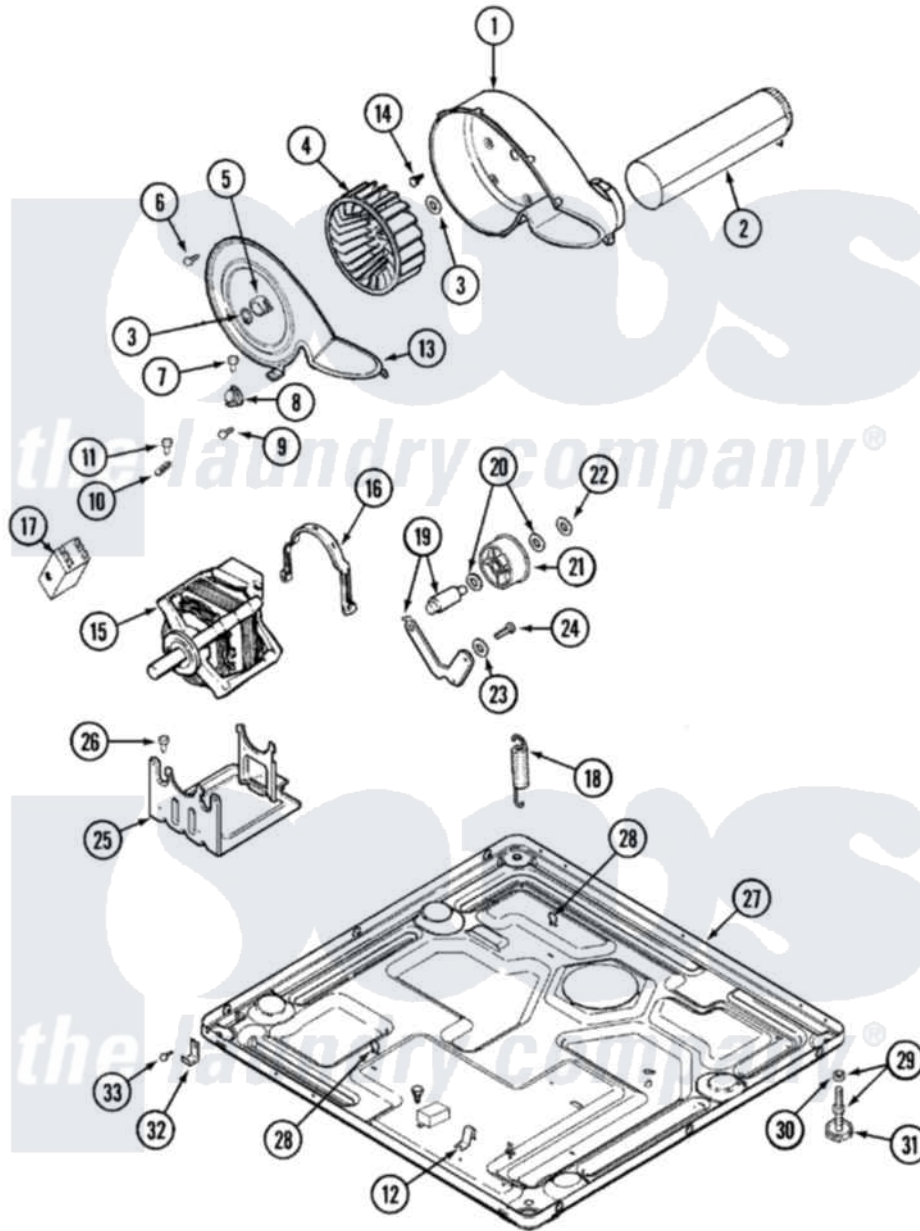

Maytag MDG9316BWW 06 - MOTOR DRIVE

Maytag [Residential Maytag MDG9316BWW Dryer Parts](#) Parts Diagram 06 - MOTOR DRIVE
 Click on the part number to view part

Item	Original Part Number	Replaced By	Status	Part Description
1	33001789			Housing, Blower
2	22001995			Screw Note: Screw, Tumbler Front And Shroud
"	33001800			Duct Assembly, Exhaust
3	410233	9703438		Ring-Retrn
4	33001790			Wheel, Blower
"	33002797			Wheel, Blower
5	312967			Clamp, Blower Housing
6	33001855	33002917		Screw, No.10-16
7	Y313561			Screw----NA
8	307250			Thermostat, Multi-Temp
9	22001996	3370225		Screw
10	33001762			Fuse, Thermal
11	314848	W10116760		Screw
12	22002244			Clip, Grounding
13	33001873			Cover, Blower Housing----NA
14	314818	1163839		Screw

15	33002462	33002478	Motor
"	33002462	33002478	Motor
"	33002795		Motor, Drive 60Hz
"	33002478		Motor
"	33002237	33002478	Motor
16	Y015825		Clip, Motor To Motor Support
17	33001854	33002478	Motor
18	33001754	33002459	Assembly, Spring And Plug
"	33002157		Grommet
"	33002461		Plug For Spring
"	33002460	33002459	Assembly, Spring And Plug
19	33001840	6-3705180	Idler Arm
20	Y312527		Washer, Idler Shaft
21	33001783	6-3700340	Bearing- I
22	312958	354987	Ring, Retaining
23	315772		Sleeve, Idler Arm
24	Y014874		Screw, Idler Arm And Sleeve
25	33002466	33002817	Motor Support, Offset
"	Y313561		Screw----NA
"	33002437	33002817	Motor Support, Offset
26	Y313561		Screw----NA
27	33001845	Not Available	BASE
"	33002622		Base,
"	33002465	Not Available	BASE, (LWR)----NA
"	33002465	Not Available	BASE, (LWR)----NA
28	410490		Spring, Retainer Wire Harness
29	Y305086		Adjustable Leg And Nut
30	Y052740	62739	Nut, Lock
31	Y314137		Foot, Rubber
32	22002239		Clip, Front Panel
33	Y310632	1163839	Screw