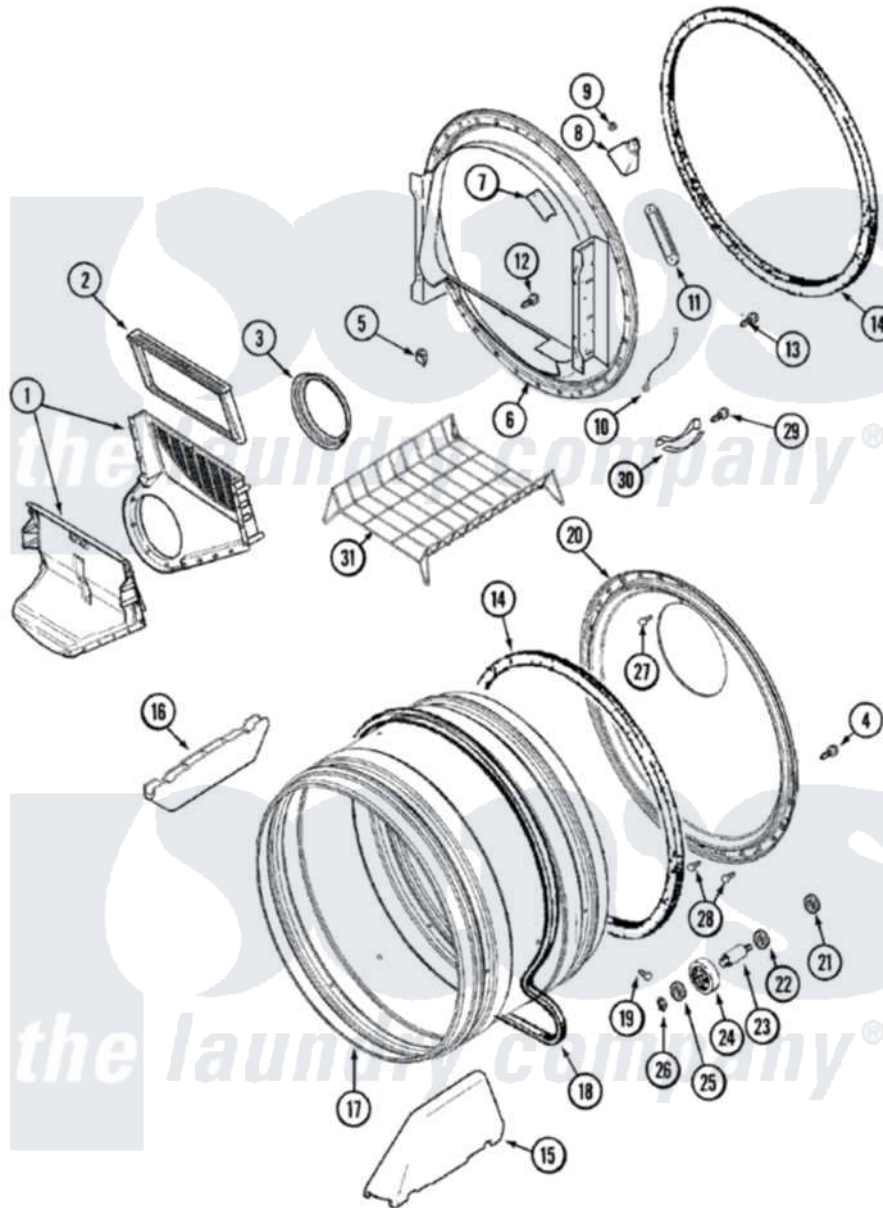

Maytag MDG9316BWW 07 - TUMBLER

Maytag Residential Maytag MDG9316BWW Dryer Parts Parts Diagram 07 - TUMBLER
 Click on the part number to view part

Item	Original Part Number	Replaced By	Status	Part Description
1	33002765		Not Available	INLET DUCT ASSEMBLY (GAS)
"	33001799			Outlet Duct Assembly Note: Outlet Duct Assembly
2	33001808			Filter, Lint
3	33001758	33002560		Seal, Blower
4	33002190			SCrew, C BraCe, BraCket, Cabinet
"	33001903			Front, Tumbler
5	Y310376			Clip, Door Switch Harness
6	33001903			Front, Tumbler
7	33001869			Lens, Drum Light
"	33001871			Screw Note: Screw, Drum Light
8	33001870		Not Available	HOLDER, LAMP (W/HOUSING) NOTE: LAMP (W/HOUSING & HOLDER)
"	22002263			Lamp
				Rebut, End Cap Note: Nut

9	214872		Flairut, End Cap Note. Nut, Lamp Holder
10	Y303711		Sensor Ground Wire
"	211294	90767	Screw, 8A X 3/8 HeX Washer Head Tapping
11	33001809		Sensor Bar Assembly
"	22001078	3177991	Screw
12	312311	312311MAY	Screw
13	33001855	33002917	Screw, No.10-16
14	33001807		Seal, Tumbler
15	33001756	33002032	Baffle
16	33001755		Baffle
17	33001889		Tumbler
18	33001777	33002535	V-Belt
19	33001788	33002973	Screw, No.9-15 X 1.00 Hx WS
20	33002494	33002778	Power Cord
"	33001801		Back, Tumbler
21	33001443		Nut, Hex
22	Y313347	312535	Washer, Vault Mounting Brk.
23	Y312948	6-3129480	Shaft- Tumbler
24	Y303373	12001541	Drum Roller/Washer Assembly--W
25	312535		Washer, Vault Mounting Brk.
26	410233	9703438	Ring-Retrn
27	210932		Screw, No.8 X 9/16 Ctsk Note: Screw, Inlet Duct
28	22001996	3370225	Screw
29	210720		Rivet, Bearing To Tumbler Frnt
30	306508		Tumbler Bearing Kit ----W
31	33001917	33001917A	Rack- Dryi