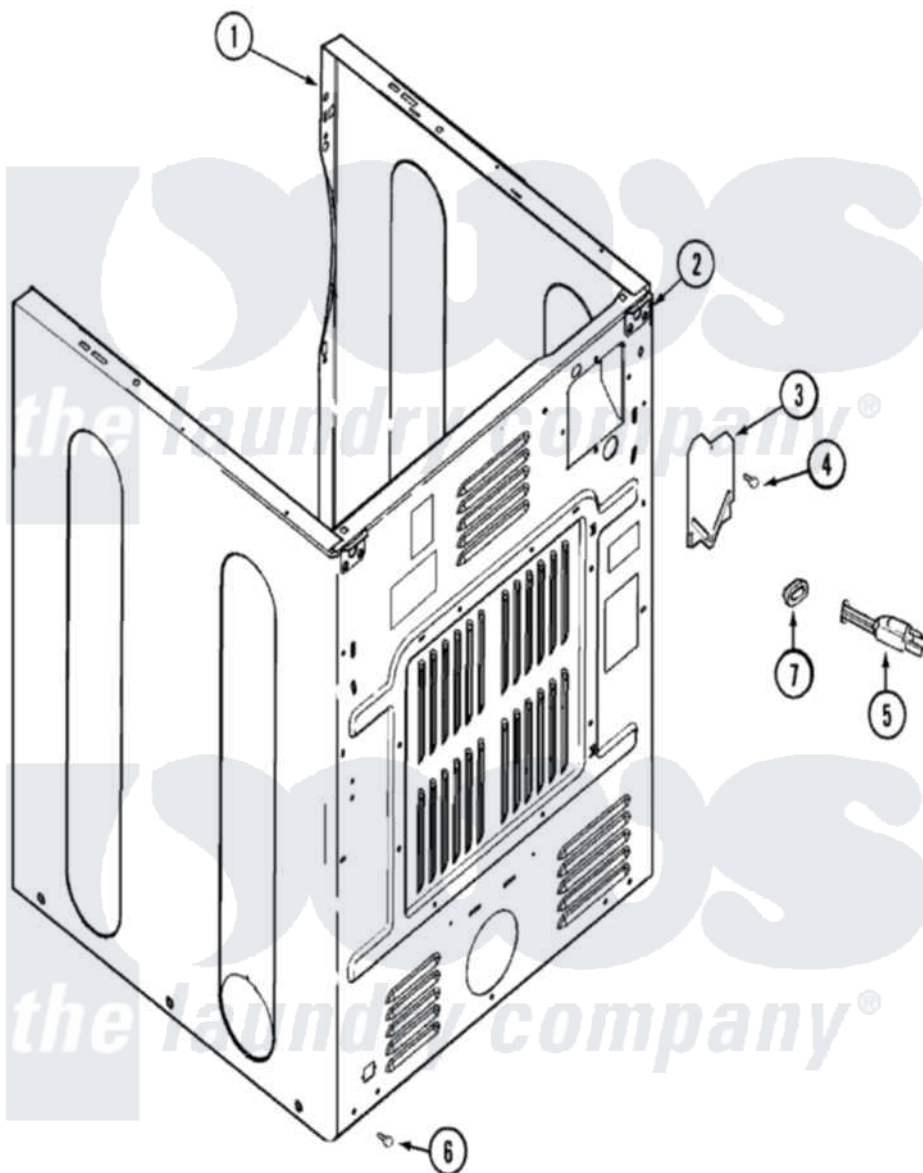

Maytag MDG9357AWA 02 - CABINET-REAR

Maytag Residential Maytag MDG9357AWA Dryer Parts Parts Diagram 02 - CABINET-REAR
 Click on the part number to view part

Item	Original Part Number	Replaced By	Status	Part Description
1	33001898	33002373		Cabinet
2	33001827		Not Available	BRACKET, CABINET HINGE
3	33001795			Cover, Terminal Block
4	22001995			Screw Note: Screw, Tumbler Front And Shroud
5	33001246		Not Available	CORD, POWER
6	22001995			Screw Note: Screw, Tumbler Front And Shroud
7	211881			Grommet, Cord Part Not Used- Gas Models Only