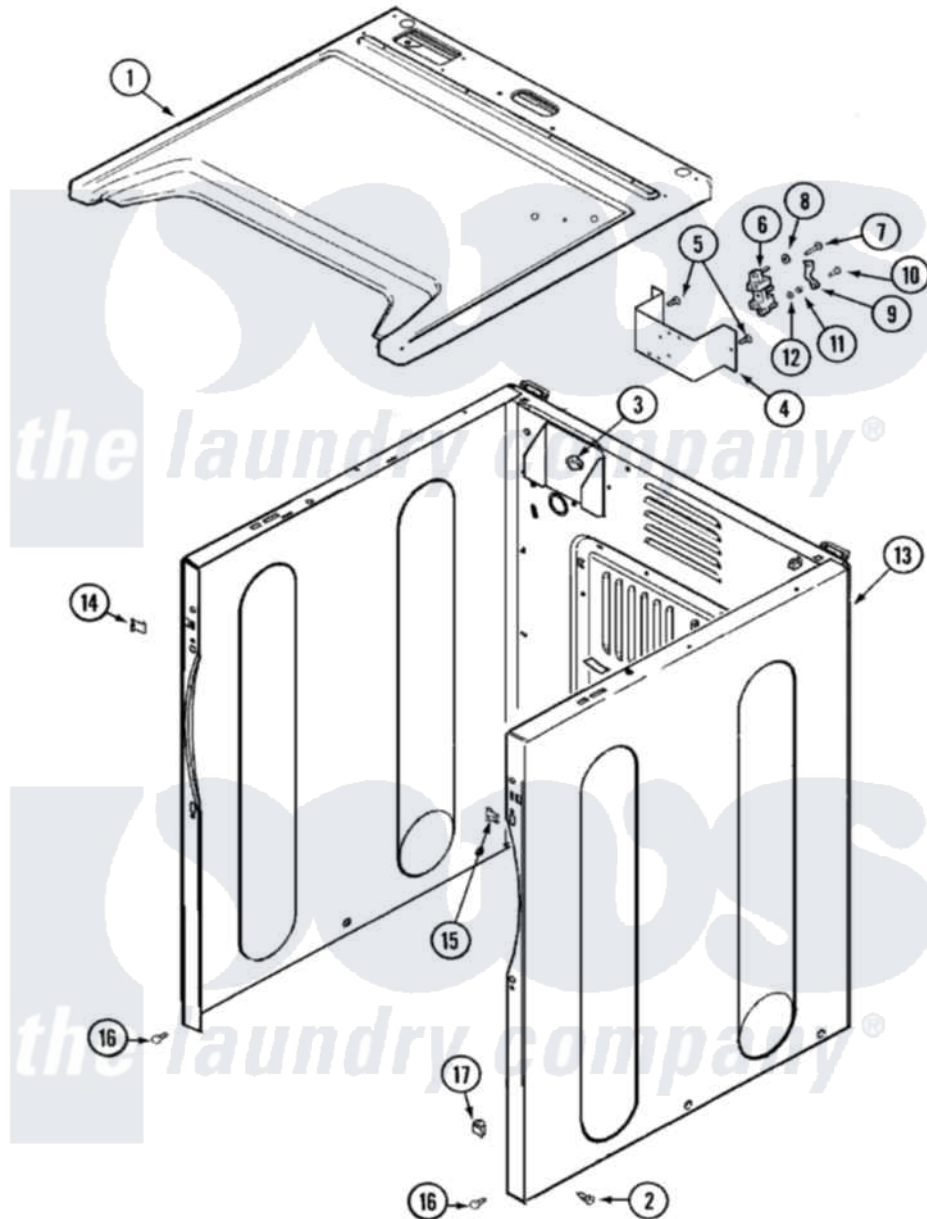

# Maytag MDG9357AWW 01 - CABINET

Maytag [Residential Maytag MDG9357AWW Dryer Parts](#) Parts Diagram 01 - CABINET  
 Click on the part number to view part

Item	Original Part Number	Replaced By	Status	Part Description
1	<a href="#">33001896</a>			Cover, Top
2	<a href="#">213007</a>			Xfor Cabinet See Cabinet, Back
3	<a href="#">Y310376</a>			Clip, Door Switch Harness
13	<a href="#">33001897</a>			Cabinet
14	<a href="#">22002049</a>			Clip Note: Clip, Front Panel
15	213280	<a href="#">204439</a>		Screw And Fstner Assembly
16	<a href="#">22001995</a>			Screw Note: Screw, Tumbler Front And Shroud
17	<a href="#">Y310376</a>			Clip, Door Switch Harness