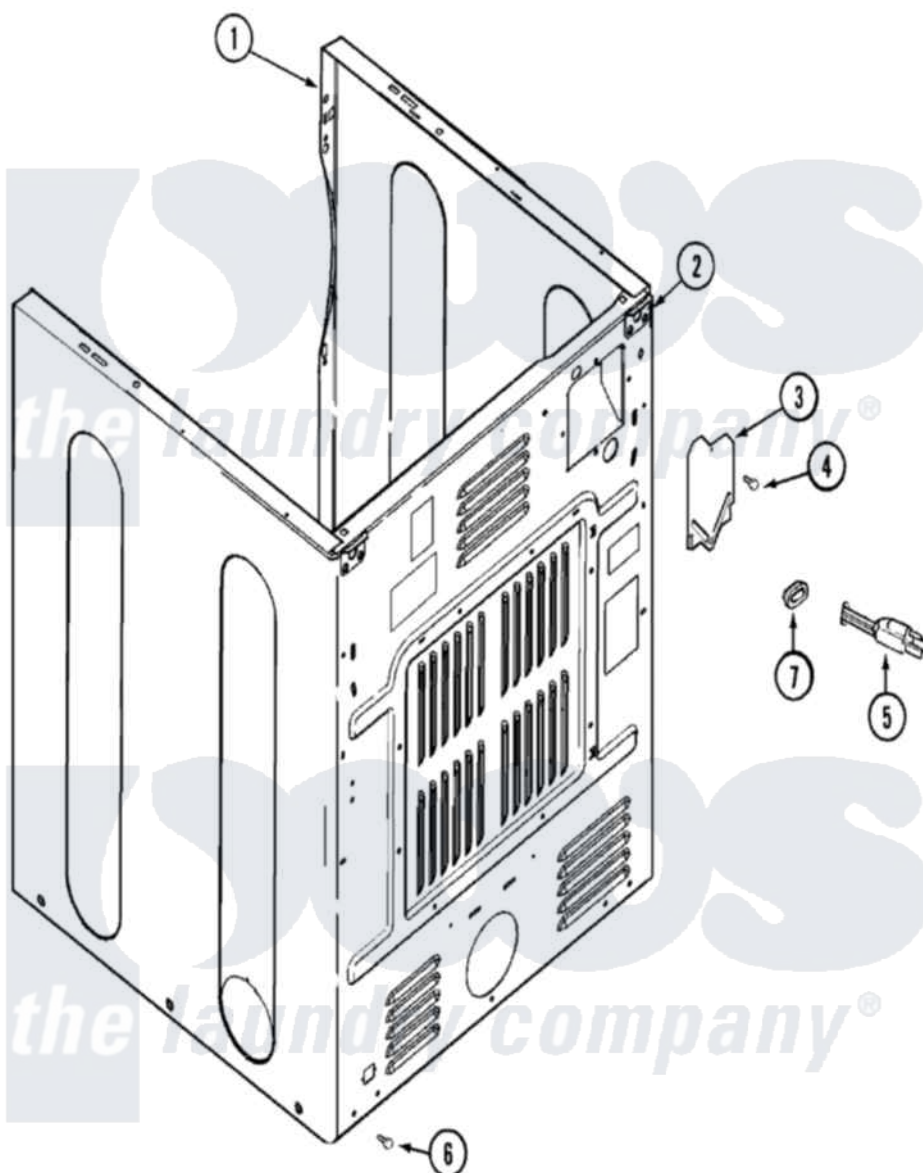

# Maytag MDG9357AWW 02 - CABINET-REAR

Maytag Residential Maytag MDG9357AWW Dryer Parts Parts Diagram 02 - CABINET-REAR  
 Click on the part number to view part

Item	Original Part Number	Replaced By	Status	Part Description
1	<a href="#">33001897</a>			Cabinet
2	33001827		Not Available	BRACKET, CABINET HINGE
3	<a href="#">33001795</a>			Cover, Terminal Block
4	<a href="#">22001995</a>			Screw Note: Screw, Tumbler Front And Shroud
5	33001246		Not Available	CORD, POWER
6	<a href="#">22001995</a>			Screw Note: Screw, Tumbler Front And Shroud
7	<a href="#">211881</a>			Grommet, Cord Part Not Used- Gas Models Only