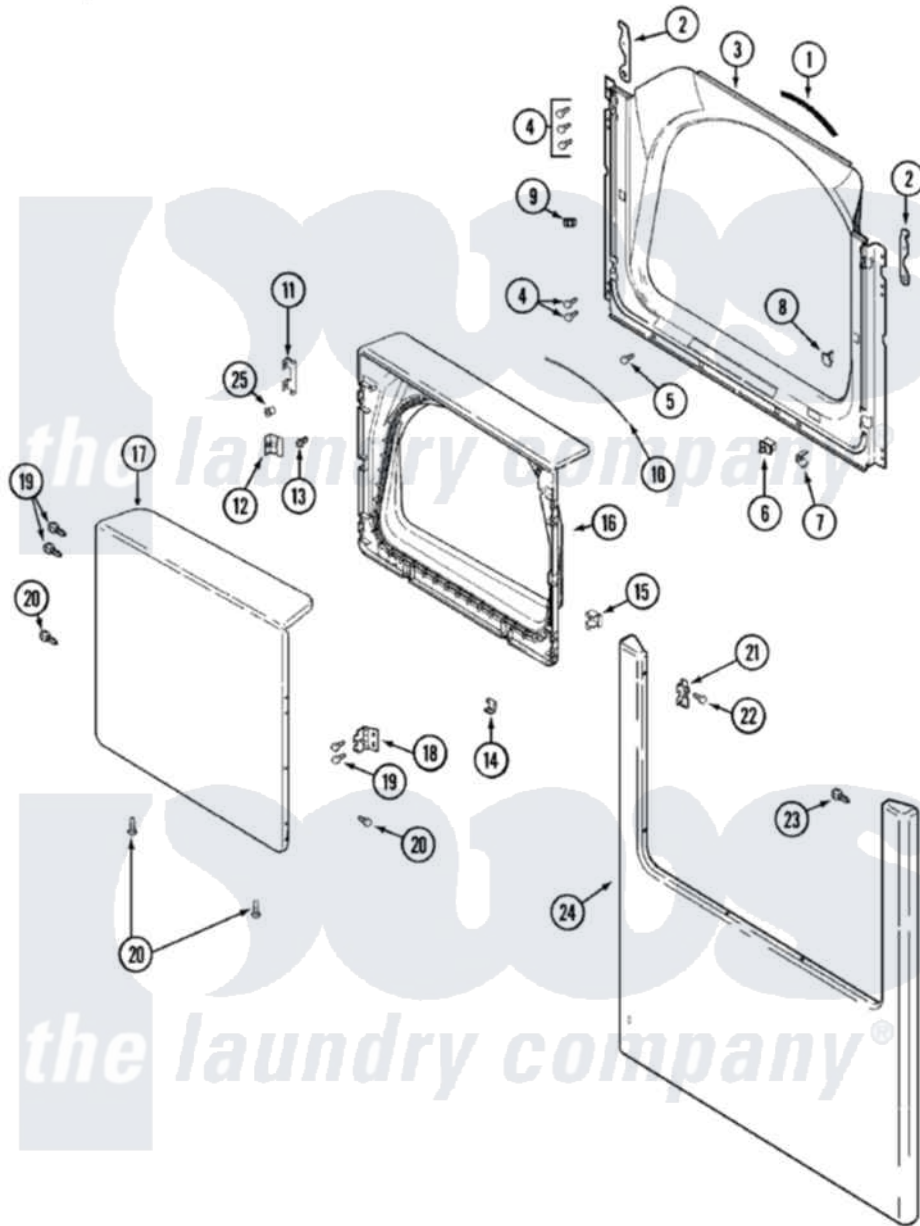

# Maytag MDG9357AWW 04 - DOOR

Maytag [Residential Maytag MDG9357AWW Dryer Parts](#) Parts Diagram 04 - DOOR  
 Click on the part number to view part

Item	Original Part Number	Replaced By	Status	Part Description
1	<a href="#">33001767</a>			Seal, Shroud
2	22002247	<a href="#">33002597</a>		Hook, Security
3	<a href="#">33001900</a>			Shroud
4	<a href="#">22001995</a>			Screw Note: Screw, Tumbler Front And Shroud
5	<a href="#">33001768</a>			Screw, Shroud Note: Screw, Shroud And Outlet Duct
6	33001508	<a href="#">W10169313</a>		Switch-Dor
7	<a href="#">33001760</a>			Bracket, Hinge
8	33001174	<a href="#">LA-1003</a>		Door Catch Kit
9	33001791	<a href="#">306436</a>		Door Latch Kit--W
"	Y304578	<a href="#">LA-1003</a>		Door Catch Kit
10	<a href="#">33002094</a>			Seal, Door
11	<a href="#">22002038</a>			Clip, Door
12	<a href="#">33001793</a>			Bracket, Strike
13	<a href="#">33001761</a>			Strike, Door
14	<a href="#">22002039</a>			Clip, Door

15	<a href="#">33001763</a>		Plug, Inner Door
16	<a href="#">33001899</a>		Door, Inner
17	<a href="#">22001817</a>		Sheet, Sound Damper
"	<a href="#">33001904</a>		Door, Outer
18	<a href="#">33001759</a>		Hinge, Door
19	22002062	<a href="#">98006631</a>	Screw
20	<a href="#">22002063</a>		Screw No.8-18AB Wafer Head
21	<a href="#">33001764</a>		Cover, Hinge Hole
22	<a href="#">33001787</a>		Screw, Hinge Note: Screw, Hinge Hole Cover
23	<a href="#">22002012</a>		Screw, Hinge Note: Screw, Hinge Bracket
24	<a href="#">33001901</a>		Panel, Front
25	<a href="#">33001771</a>		Bushing, Inner Door
26	33001221	<a href="#">22001817</a>	Sheet, Sound Damper