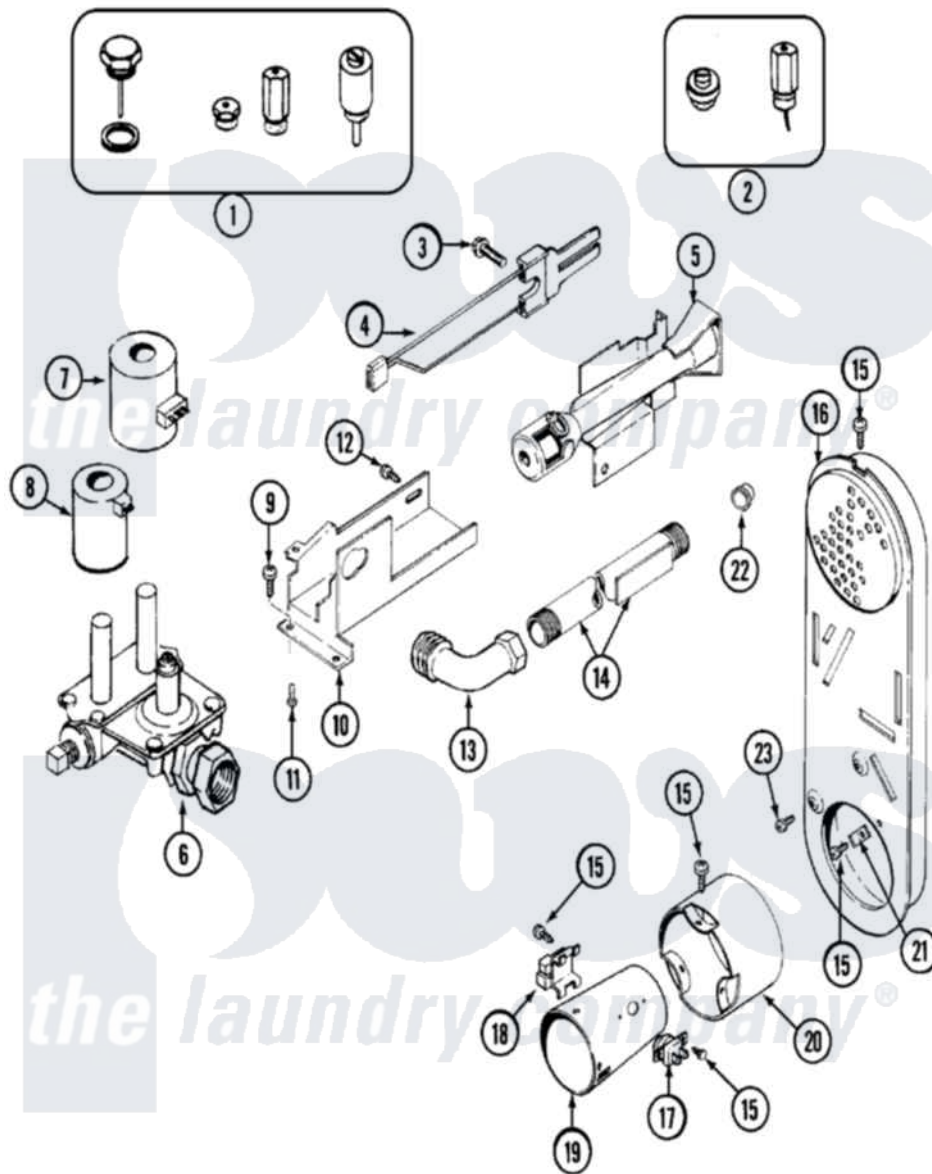

Maytag MDG9357AWW 05 - GAS VALVE

Maytag Residential Maytag MDG9357AWW Dryer Parts Parts Diagram 05 - GAS VALVE
 Click on the part number to view part

Item	Original Part Number	Replaced By	Status	Part Description
1	Y306195	MAL9000AXX		LP Gas Con
2	306204	33002924		Gas Conv K
3	304971			Screw Note: Screw, Igniter
4	304970	4391996		Ignitor
5	33001247	33002793		Burner Assembly
6	306176			Valve, Gas
7	306106			Coil, Holding And Booster--W
8	306105	694540		Coil, 60 Hz
9	Y313561			Screw---NA
10	33001834		Not Available	BRACKET, GAS VALVE---NA
11	314568	Y313559		Screw
"	314082	90767		Screw, 8A X 3/8 HeX Washer Head Tapping
12	Y310632	1163839		Screw
13	33001842	3406051		Elbow Union Assembly
14	33001735			Pipe And Bracket Assembly Series 18 Not Needed Use

15	211294	90767	Vavle Screw, 8A X 3/8 HeX Washer Head Tapping
16	33001810	Not Available	DUCT ASSY., INLET (GAS) NOTE: INLET DUCT ASSEMBLY
17	303395		Thermostat, Hi-Limit
18	Y303377	338906	Radiant, Sensor
19	33001835		Cone Assembly, Combustion
"	22001996	3370225	Screw
20	Y303841		Cone, Extension
21	Y312890		Retainer, Heater Chamber
"	22001996	3370225	Screw
22	33001693		Cap, Gas Pipe
23	22001996	3370225	Screw