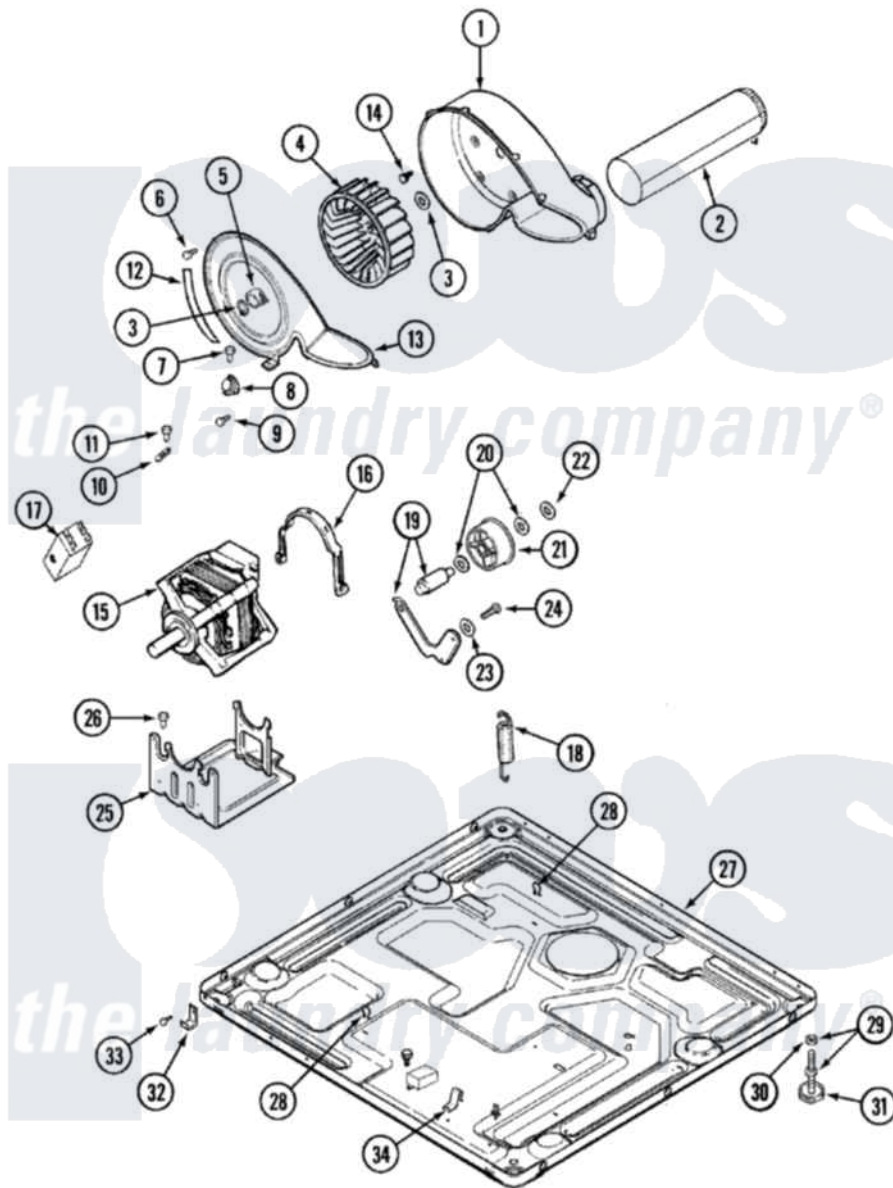

Maytag MDG9357AWW 06 - MOTOR DRIVE

Maytag Residential Maytag MDG9357AWW Dryer Parts Parts Diagram 06 - MOTOR DRIVE
 Click on the part number to view part

Item	Original Part Number	Replaced By	Status	Part Description
1	33001789			Housing, Blower
2	22001995			Screw Note: Screw, Tumbler Front And Shroud
"	33001800			Duct Assembly, Exhaust
3	410233	9703438		Ring-Retrn
4	33001790			Wheel, Blower
5	312967			Clamp, Blower Housing
6	33001855	33002917		Screw, No.10-16
7	Y313561			Screw---NA
8	307250			Thermostat, Multi-Temp
9	22001996	3370225		Screw
10	33001762			Fuse, Thermal
11	314848	W10116760		Screw
12	33001772		Not Available	SEAL, BLOWER COVER
13	33001873			Cover, Blower Housing---NA
14	314818	1163839		Screw
15	33001853	33002478		Motor

"	33002237	33002478	Motor
"	33002462	33002478	Motor
"	33002478		Motor
16	Y015825		Clip, Motor To Motor Support
17	33001854	33002478	Motor
18	33001754	33002459	Assembly, Spring And Plug
"	33002460	33002459	Assembly, Spring And Plug
"	33002461		Plug For Spring
"	33002157		Grommet
19	33001840	6-3705180	Idler Arm
20	Y312527		Washer, Idler Shaft
21	33001783	6-3700340	BearIng- I
22	312958	354987	Ring, Retaining
23	315772		Sleeve, Idler Arm
24	Y014874		Screw, Idler Arm And Sleeve
25	Y313561		Screw----NA
"	33001752	33002817	Motor Support, Offset
"	33002466	33002817	Motor Support, Offset
26	Y313561		Screw----NA
27	33001845	Not Available	BASE
"	33002465	Not Available	BASE, (LWR)----NA
28	410490		Spring, Retainer Wire Harness
29	Y305086		Adjustable Leg And Nut
30	Y052740	62739	Nut, Lock
31	Y314137		Foot, Rubber
32	22002239		Clip, Front Panel
33	Y310632	1163839	Screw
34	22002244		Clip, Grounding