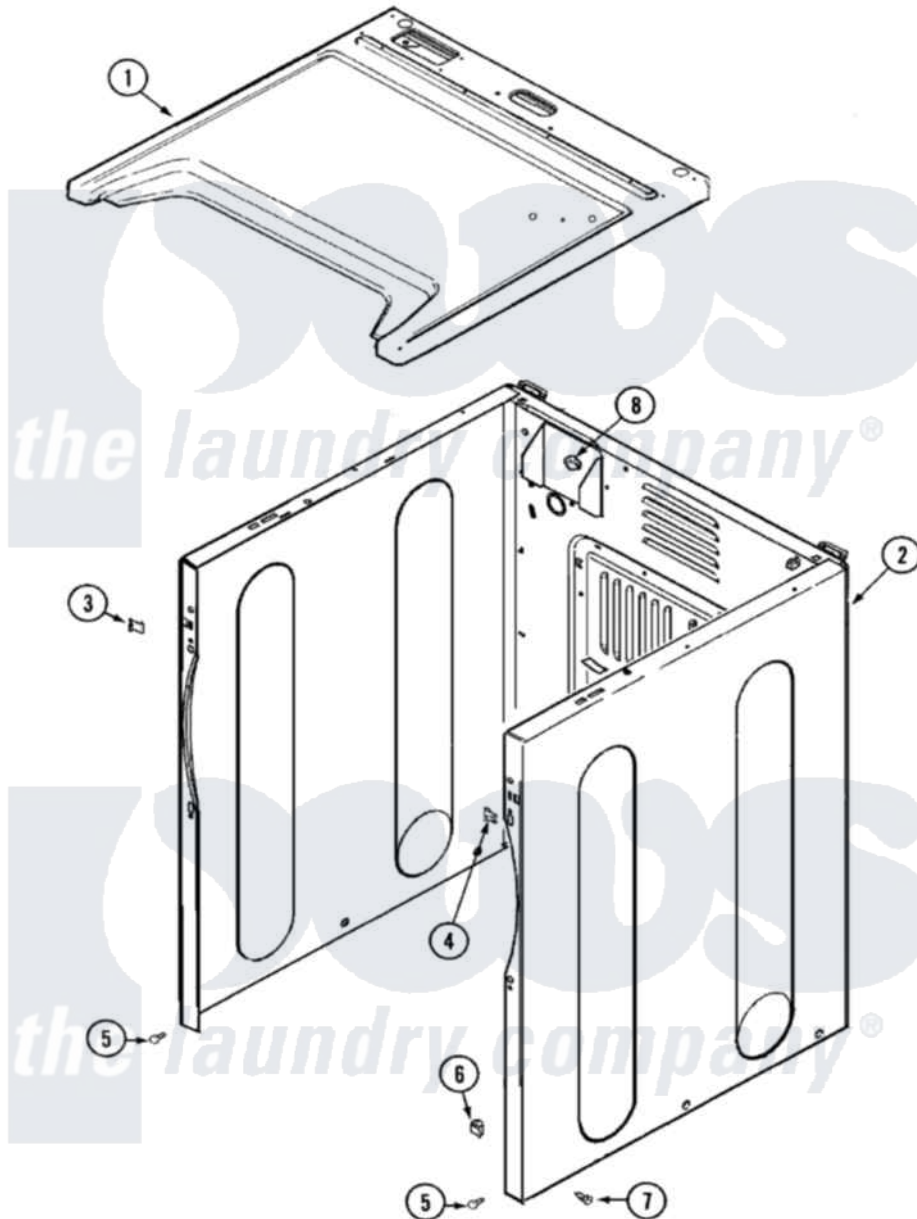

Maytag MDG9360BWW 01 - CABINET-FRONT

Maytag [Residential Maytag MDG9360BWW Dryer Parts](#) Parts Diagram 01 - CABINET-FRONT
 Click on the part number to view part

Item	Original Part Number	Replaced By	Status	Part Description
1	33002631			Cover, Top
"	33001896			Cover, Top
2	33002624			Cabinet, Assembly
"	33001897			Cabinet
"	22003643			CABINET ASSY. (WHT AS PK)
3	22002049			Clip Note: Clip, Front Panel
4	213280	204439		Screw And Fstner Assembly
5	22001995			Screw Note: Screw, Tumbler Front And Shroud
6	Y310376			Clip, Door Switch Harness
7	22003409	213007		Xfor Cabinet See Cabinet, Back
"	213007			Xfor Cabinet See Cabinet, Back
8	Y310376			Clip, Door Switch Harness