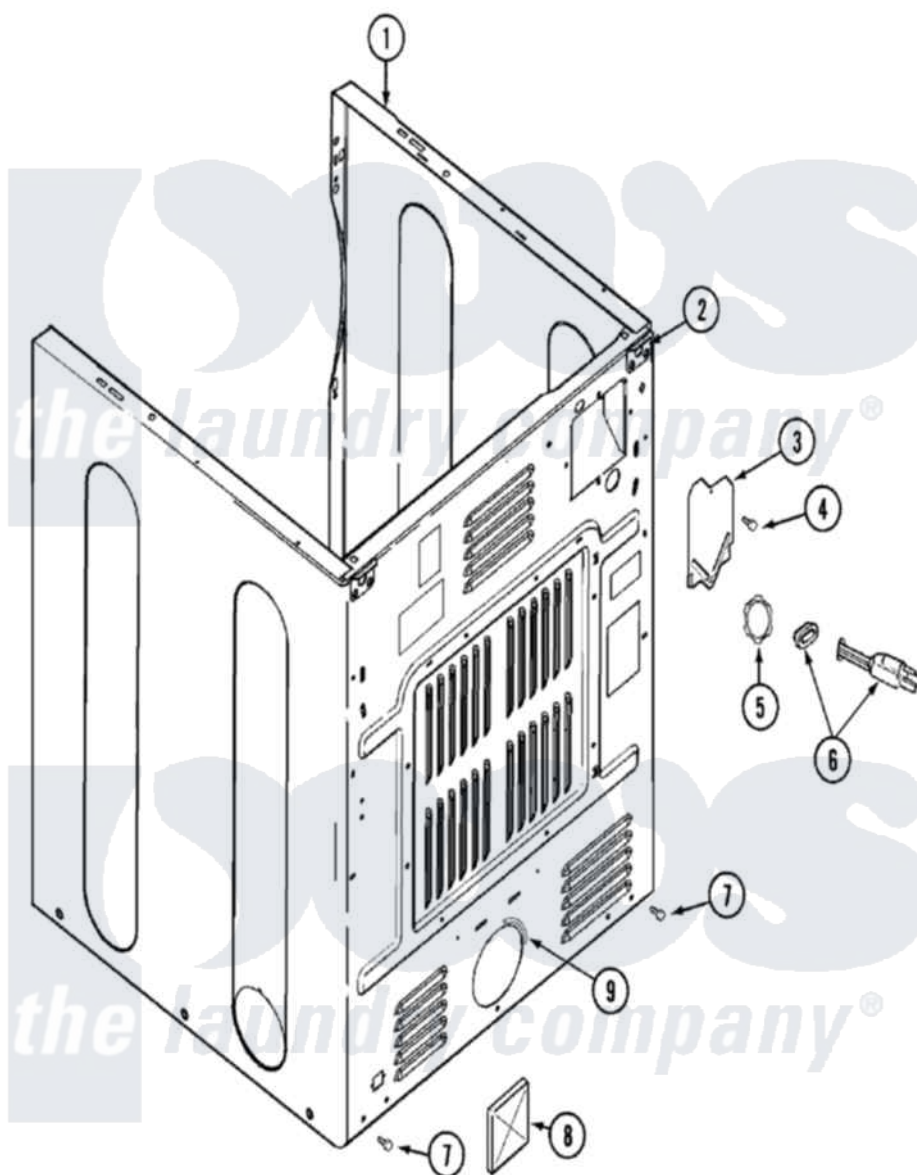

Maytag MDG9390AWW 02 - CABINET-REAR

Maytag Residential Maytag MDG9390AWW Dryer Parts Parts Diagram 02 - CABINET-REAR
 Click on the part number to view part

Item	Original Part Number	Replaced By	Status	Part Description
1	33001897			Cabinet
2	33001827		Not Available	BRACKET, CABINET HINGE
3	33001795			Cover, Terminal Block
4	22001995			Screw Note: Screw, Tumbler Front And Shroud
6	33001246		Not Available	CORD, POWER
"	211881			Grommet, Cord Part Not Used-Gas Models Only
7	22001995			Screw Note: Screw, Tumbler Front And Shroud
8	33001702			Flap, Pipe
9	33002283			Guard, Exhaust Duct