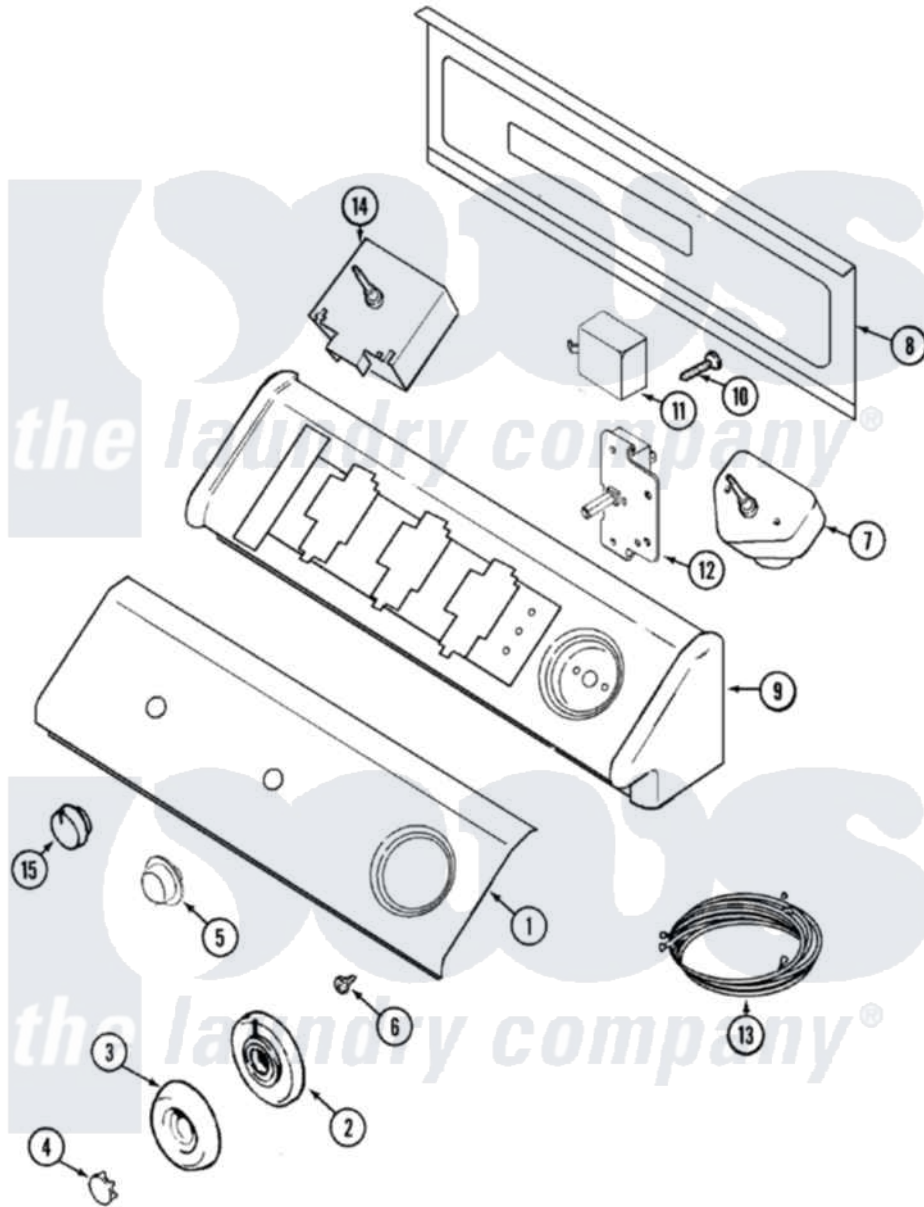

Maytag MDG9390AWW 03 - CONTROL PANEL

Maytag [Residential Maytag MDG9390AWW Dryer Parts](#) Parts Diagram 03 - CONTROL PANEL
 Click on the part number to view part

Item	Original Part Number	Replaced By	Status	Part Description
1	Y22002339	8534058		Screw
"	33002383			Panel, Control
2	33001621			Skirt, Timer Dial
3	22001659			Timer Knob - Grey
4	22001664			Timer Knob Insert/Cap
5	33001619	37001071		Button, Push-To-Start
6	33001690	90767		Screw, 8A X 3/8 HeX Washer Head Tapping
7	33001631			Timer
8	216423	3370225		Screw
"	33001806		Not Available	BACK, CONSOLE PANEL
9	22002285		Not Available	CONSOLE (WHT)
10	216423	3370225		Screw
11	33001623			Buzzer, Non-Adjustable
12	33001861	33001618		Switch- PU
13	33001929			Wire Harness, Main
14	33001639			Switch, Temperature