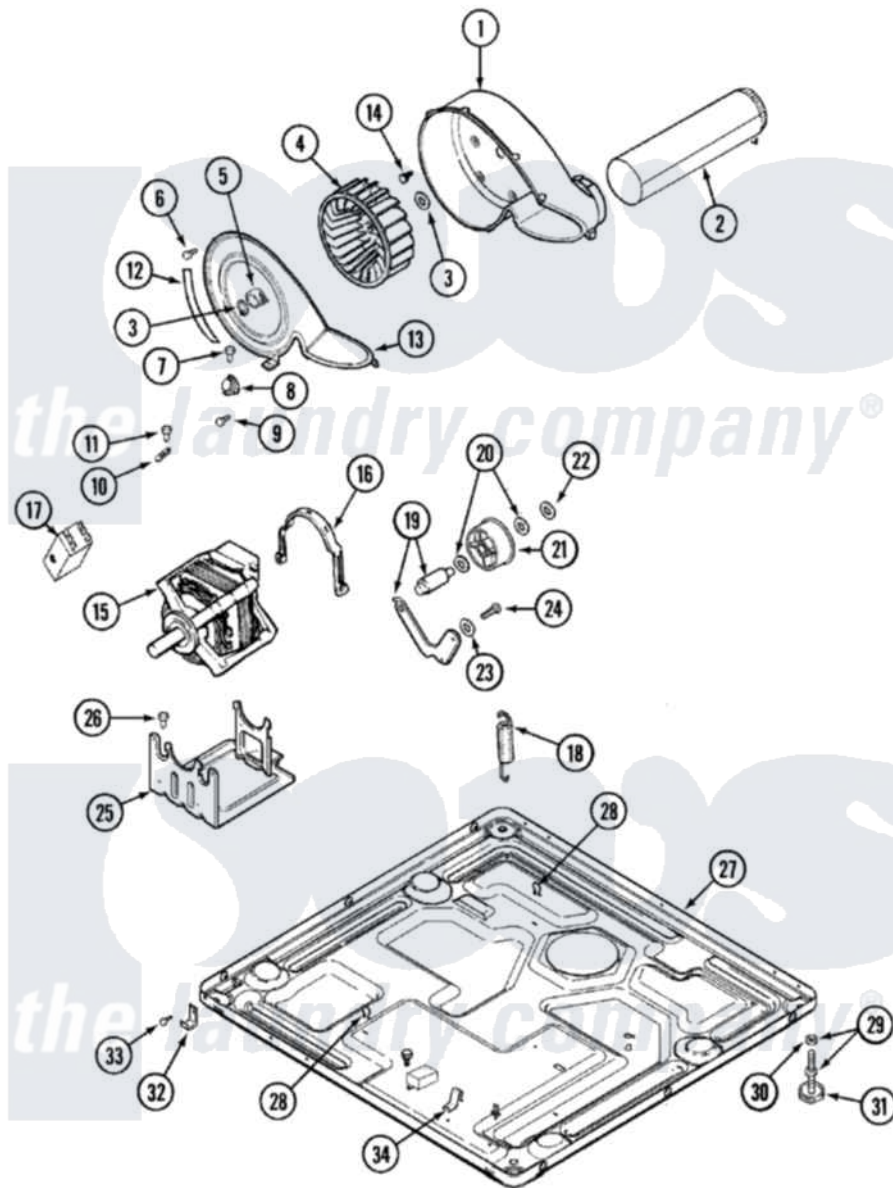

Maytag MDG9390AWW 06 - MOTOR DRIVE

Maytag [Residential Maytag MDG9390AWW Dryer Parts](#) Parts Diagram 06 - MOTOR DRIVE
 Click on the part number to view part

Item	Original Part Number	Replaced By	Status	Part Description
1	33001789			Housing, Blower
2	22001995			Screw Note: Screw, Tumbler Front And Shroud
"	33001800			Duct Assembly, Exhaust
3	410233	9703438		Ring-Retrn
4	33001790			Wheel, Blower
5	312967			Clamp, Blower Housing
6	33001855	33002917		Screw, No.10-16
7	Y313561			Screw---NA
8	307250			Thermostat, Multi-Temp
9	22001996	3370225		Screw
10	33001762			Fuse, Thermal
11	314848	W10116760		Screw
12	33001772		Not Available	SEAL, BLOWER COVER
13	33001873			Cover, Blower Housing---NA
14	314818	1163839		Screw
15	33002237	33002478		Motor

"	33002462	33002478	Motor
"	33002478		Motor
16	Y015825		Clip, Motor To Motor Support
17	33001854	33002478	Motor
18	33001754	33002459	Assembly, Spring And Plug
"	33002460	33002459	Assembly, Spring And Plug
"	33002461		Plug For Spring
"	33002157		Grommet
19	33001840	6-3705180	Idler Arm
20	Y312527		Washer, Idler Shaft
21	33001783	6-3700340	Bearing- I
22	312958	354987	Ring, Retaining
23	315772		Sleeve, Idler Arm
24	Y014874		Screw, Idler Arm And Sleeve
25	Y313561		Screw----NA
"	33001752	33002817	Motor Support, Offset
"	33002466	33002817	Motor Support, Offset
26	Y313561		Screw----NA
27	33001845	Not Available	BASE
"	33002465	Not Available	BASE, (LWR)----NA
28	410490		Spring, Retainer Wire Harness
29	Y305086		Adjustable Leg And Nut
30	Y052740	62739	Nut, Lock
31	Y314137		Foot, Rubber
32	22002239		Clip, Front Panel
33	Y310632	1163839	Screw
34	22002244		Clip, Grounding