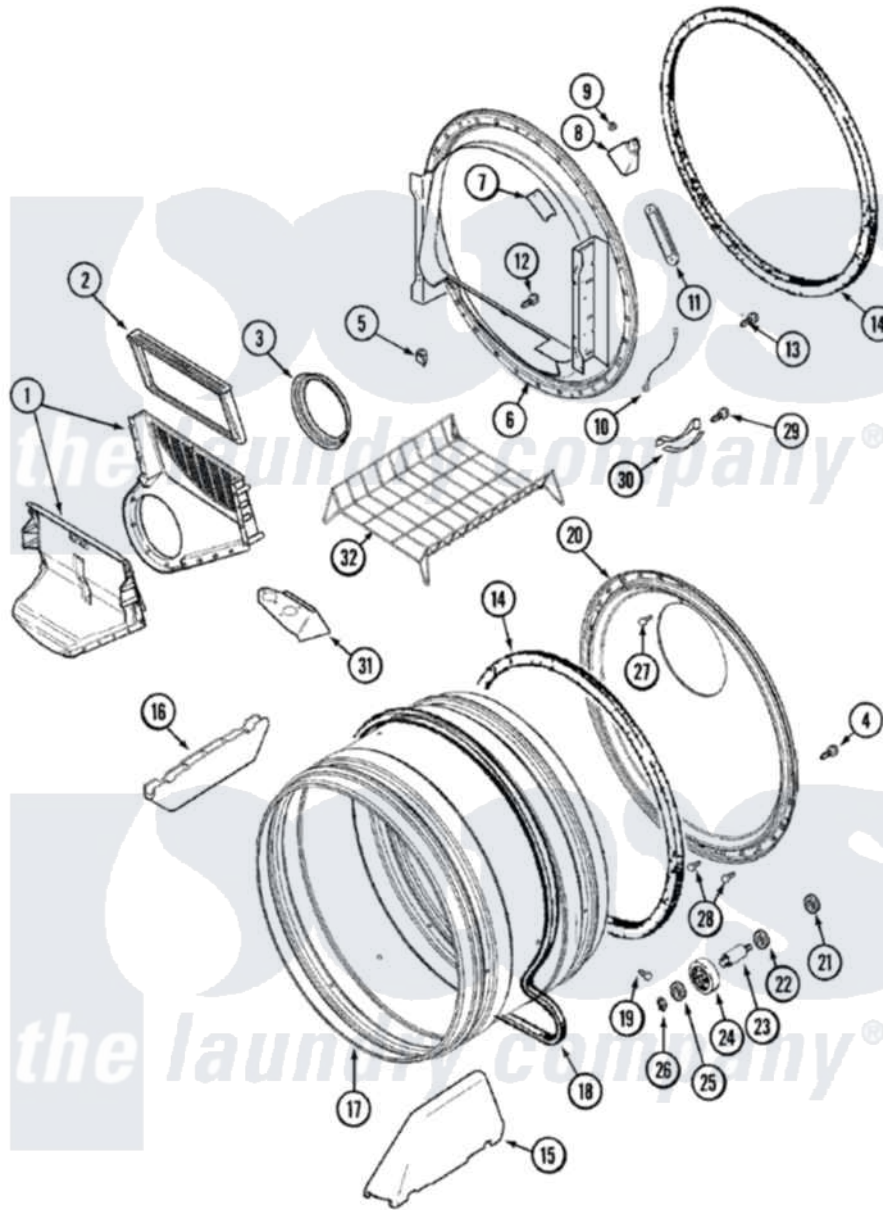

Maytag MDG9390AWW 07 - TUMBLER

Maytag Residential Maytag MDG9390AWW Dryer Parts Parts Diagram 07 - TUMBLER
 Click on the part number to view part

Item	Original Part Number	Replaced By	Status	Part Description
1	33001799			Outlet Duct Assembly Note: Outlet Duct Assembly
2	33001808			Filter, Lint
3	33001758	33002560		Seal, Blower
4	33002190			SCrew, C BraCe, BraCket, Cabinet
5	Y310376			Clip, Door Switch Harness
6	33001868			Front, Tumbler Front W/Sensor Note: Front, Tumbler
7	33001871			Screw Note: Screw, Drum Light
"	33001869			Lens, Drum Light
8	33001870		Not Available	HOLDER, LAMP (W/HOUSING) NOTE: LAMP (W/HOUSING & HOLDER)
"	22002263			Lamp
9	214872			Palnut, End Cap Note: Nut, Lamp Holder
10	211294	90767		Screw, 8A X 3/8 HeX Washer

10	211294	30707	Head Tapping
"	Y303711		Sensor Ground Wire
11	22001078	3177991	Screw
"	33001809		Sensor Bar Assembly
12	312311	312311MAY	Screw
13	33001855	33002917	Screw, No.10-16
14	33001807		Seal, Tumbler
15	33001756	33002032	Baffle
16	33001755		Baffle
17	33001889		Tumbler
18	33001777	33002535	V-Belt
19	33001788	33002973	Screw, No.9-15 X 1.00 Hx WS
20	33001801		Back, Tumbler
21	33001443		Nut, Hex
22	Y313347	312535	Washer, Vault Mounting Brk.
23	Y312948	6-3129480	Shaft- Tumbler
24	Y303373	12001541	Drum Roller/Washer Assembly--W
25	312535		Washer, Vault Mounting Brk.
26	410233	9703438	Ring-Retrn
27	210932		Screw, No.8 X 9/16 Ctsk Note: Screw, Inlet Duct
28	22001996	3370225	Screw
29	210720		Rivet, Bearing To Tumbler Fmt
30	306508		Tumbler Bearing Kit ----W
32	33001917	33001917A	Rack- Dryi