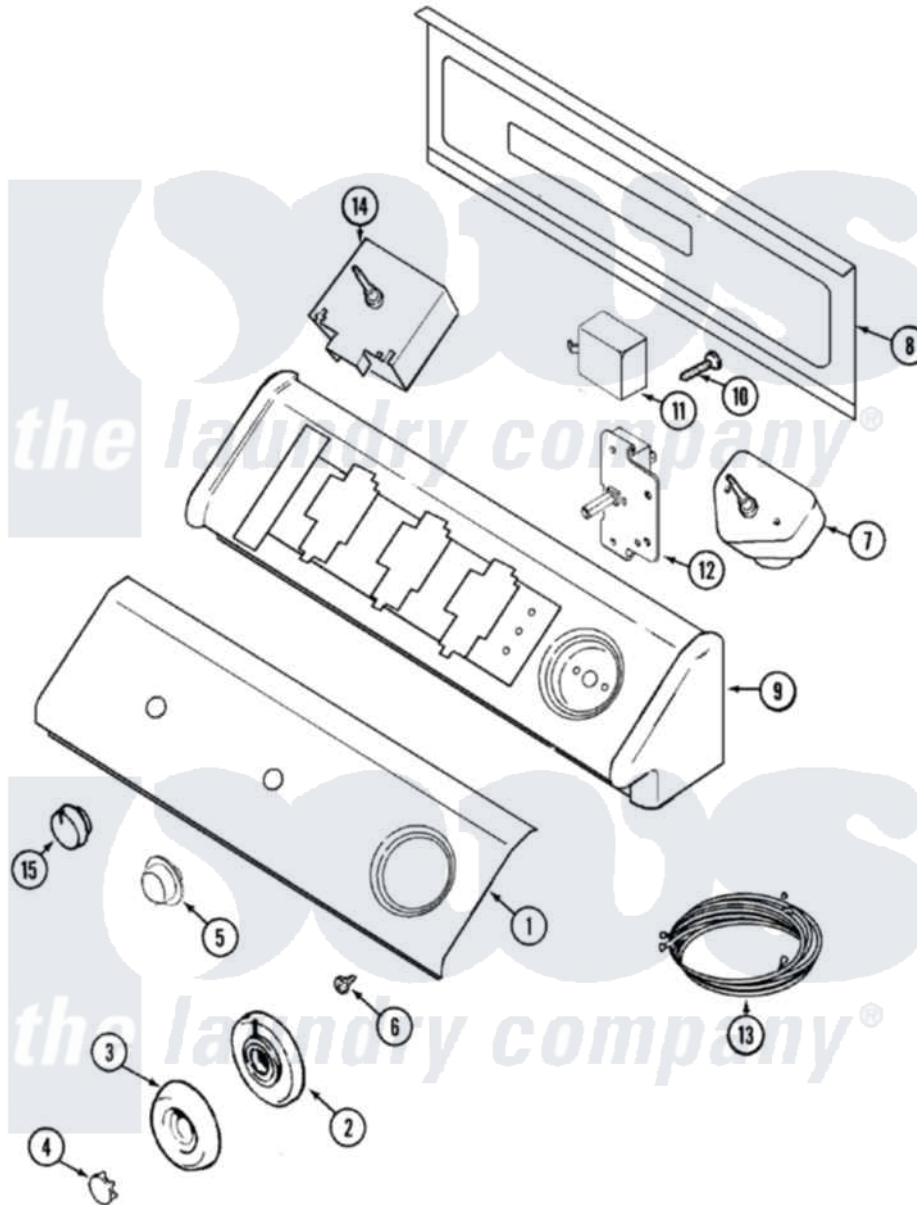

# Maytag MDG9390AXW 03 - CONTROL PANEL

Maytag [Residential Maytag MDG9390AXW Dryer Parts](#) Parts Diagram 03 - CONTROL PANEL  
 Click on the part number to view part

Item	Original Part Number	Replaced By	Status	Part Description
1	<a href="#">33002383</a>			Panel, Control
"	Y22002339	<a href="#">8534058</a>		Screw
2	<a href="#">33001621</a>			Skirt, Timer Dial
3	<a href="#">22001659</a>			Timer Knob - Grey
4	<a href="#">22001664</a>			Timer Knob Insert/Cap
5	33001619	<a href="#">37001071</a>		Button, Push-To-Start
6	33001690	<a href="#">90767</a>		Screw, 8A X 3/8 HeX Washer Head Tapping
7	<a href="#">33001631</a>			Timer
8	216423	<a href="#">3370225</a>		Screw
"	33001806		Not Available	BACK, CONSOLE PANEL
9	22002285		Not Available	CONSOLE (WHT)
10	216423	<a href="#">3370225</a>		Screw
11	<a href="#">33001623</a>			Buzzer, Non-Adjustable
12	33001861	<a href="#">33001618</a>		Switch- PU
13	<a href="#">33001929</a>			Wire Harness, Main
14	<a href="#">33001639</a>			Switch, Temperature