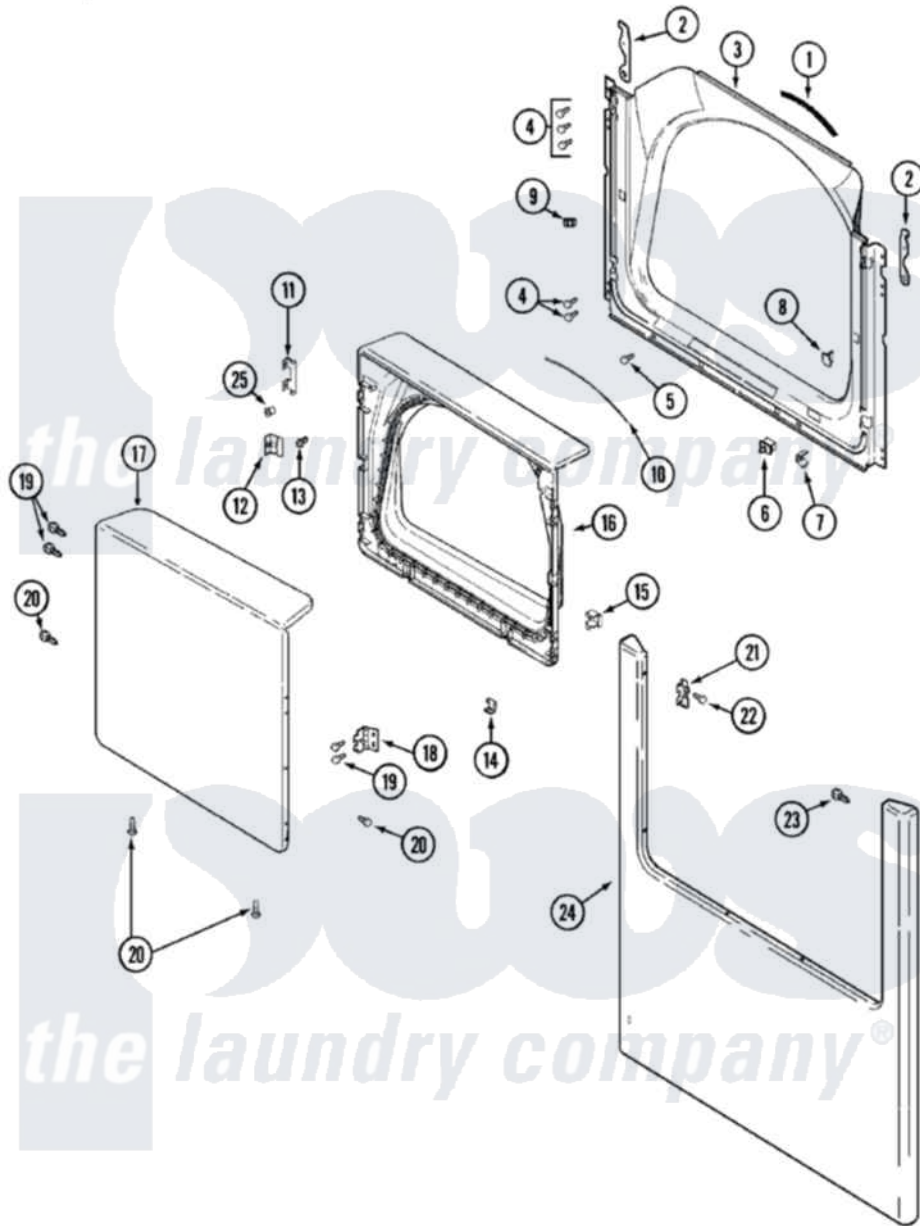

Maytag MDG9390AXW 04 - DOOR

Maytag Residential Maytag MDG9390AXW Dryer Parts Parts Diagram 04 - DOOR
 Click on the part number to view part

Item	Original Part Number	Replaced By	Status	Part Description
1	33001767			Seal, Shroud
2	22002247	33002597		Hook, Security
3	33001900			Shroud
4	22001995			Screw Note: Screw, Tumbler Front And Shroud
5	33001768			Screw, Shroud Note: Screw, Shroud And Outlet Duct
6	33001508	W10169313		Switch-Dor
7	33001760			Bracket, Hinge
8	33001174	LA-1003		Door Catch Kit
9	Y304578	LA-1003		Door Catch Kit
"	33001791	306436		Door Latch Kit--W
10	33002094			Seal, Door
11	22002038			Clip, Door
12	33001793			Bracket, Strike
13	33001761			Strike, Door
14	22002039			Clip, Door

15	33001763		Plug, Inner Door
16	33001899		Door, Inner
17	33001221	22001817	Sheet, Sound Damper
"	33001904		Door, Outer
18	33001759		Hinge, Door
19	22002062	98006631	Screw
20	22002063		Screw No.8-18AB Wafer Head
21	33001764		Cover, Hinge Hole
22	33001787		Screw, Hinge Note: Screw, Hinge Hole Cover
23	22002012		Screw, Hinge Note: Screw, Hinge Bracket
24	33001901		Panel, Front
25	33001771		Bushing, Inner Door