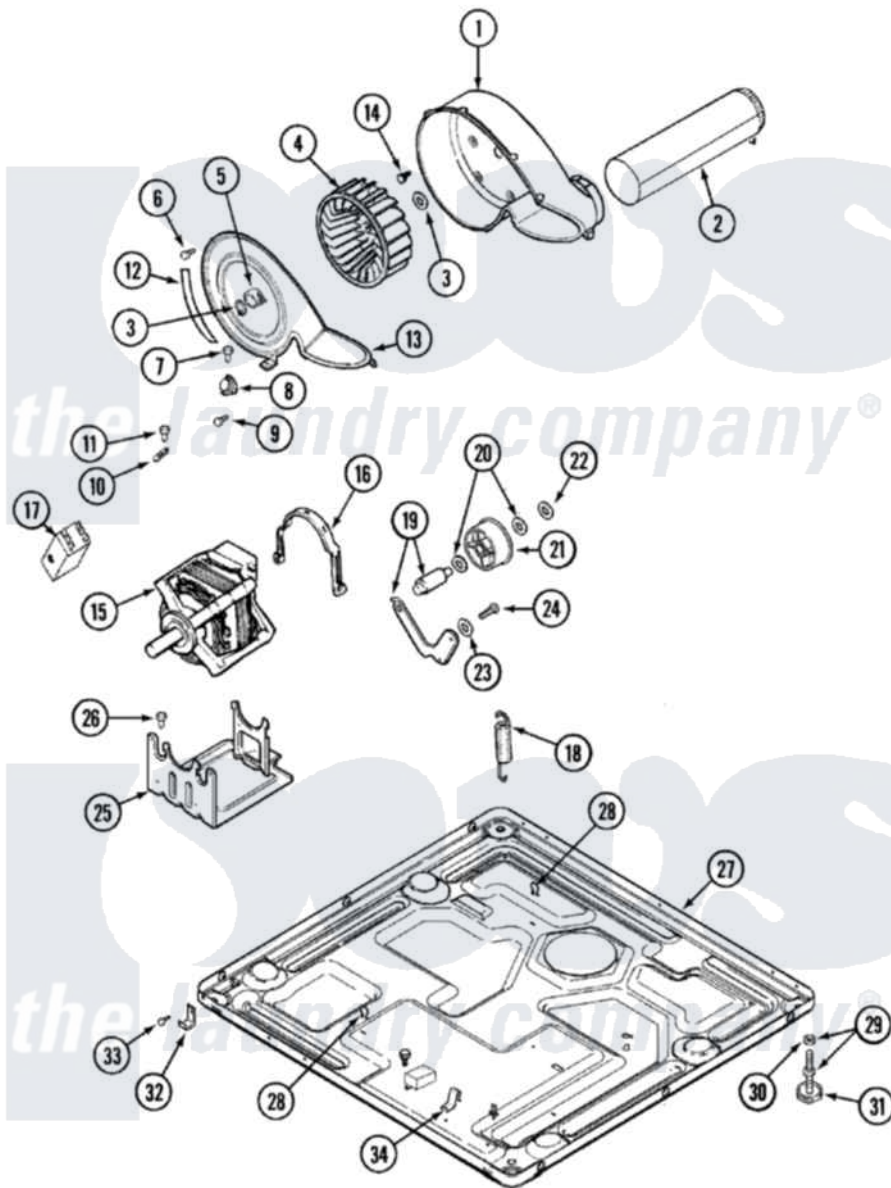

Maytag MDG9390AXW 06 - MOTOR DRIVE

Maytag [Residential Maytag MDG9390AXW Dryer Parts](#) Parts Diagram 06 - MOTOR DRIVE
 Click on the part number to view part

Item	Original Part Number	Replaced By	Status	Part Description
1	33001789			Housing, Blower
2	22001995			Screw Note: Screw, Tumbler Front And Shroud
"	33001800			Duct Assembly, Exhaust
3	410233	9703438		Ring-Retrn
4	33001790			Wheel, Blower
5	312967			Clamp, Blower Housing
6	33001855	33002917		Screw, No.10-16
7	Y313561			Screw---NA
8	307250			Thermostat, Multi-Temp
9	22001996	3370225		Screw
10	33001762			Fuse, Thermal
11	314848	W10116760		Screw
12	33001772		Not Available	SEAL, BLOWER COVER
13	33001873			Cover, Blower Housing---NA
14	314818	1163839		Screw
15	33002237	33002478		Motor

"	33002462	33002478	Motor
"	33002478		Motor
16	Y015825		Clip, Motor To Motor Support
17	33001854	33002478	Motor
18	33001754	33002459	Assembly, Spring And Plug
"	33002460	33002459	Assembly, Spring And Plug
"	33002461		Plug For Spring
"	33002157		Grommet
19	33001840	6-3705180	Idler Arm
20	Y312527		Washer, Idler Shaft
21	33001783	6-3700340	Bearing- I
22	312958	354987	Ring, Retaining
23	315772		Sleeve, Idler Arm
24	Y014874		Screw, Idler Arm And Sleeve
25	Y313561		Screw----NA
"	33001752	33002817	Motor Support, Offset
"	33002466	33002817	Motor Support, Offset
26	Y313561		Screw----NA
27	33001845	Not Available	BASE
"	33002465	Not Available	BASE, (LWR)----NA
28	410490		Spring, Retainer Wire Harness
29	Y305086		Adjustable Leg And Nut
30	Y052740	62739	Nut, Lock
31	Y314137		Foot, Rubber
32	22002239		Clip, Front Panel
33	Y310632	1163839	Screw
34	22002244		Clip, Grounding