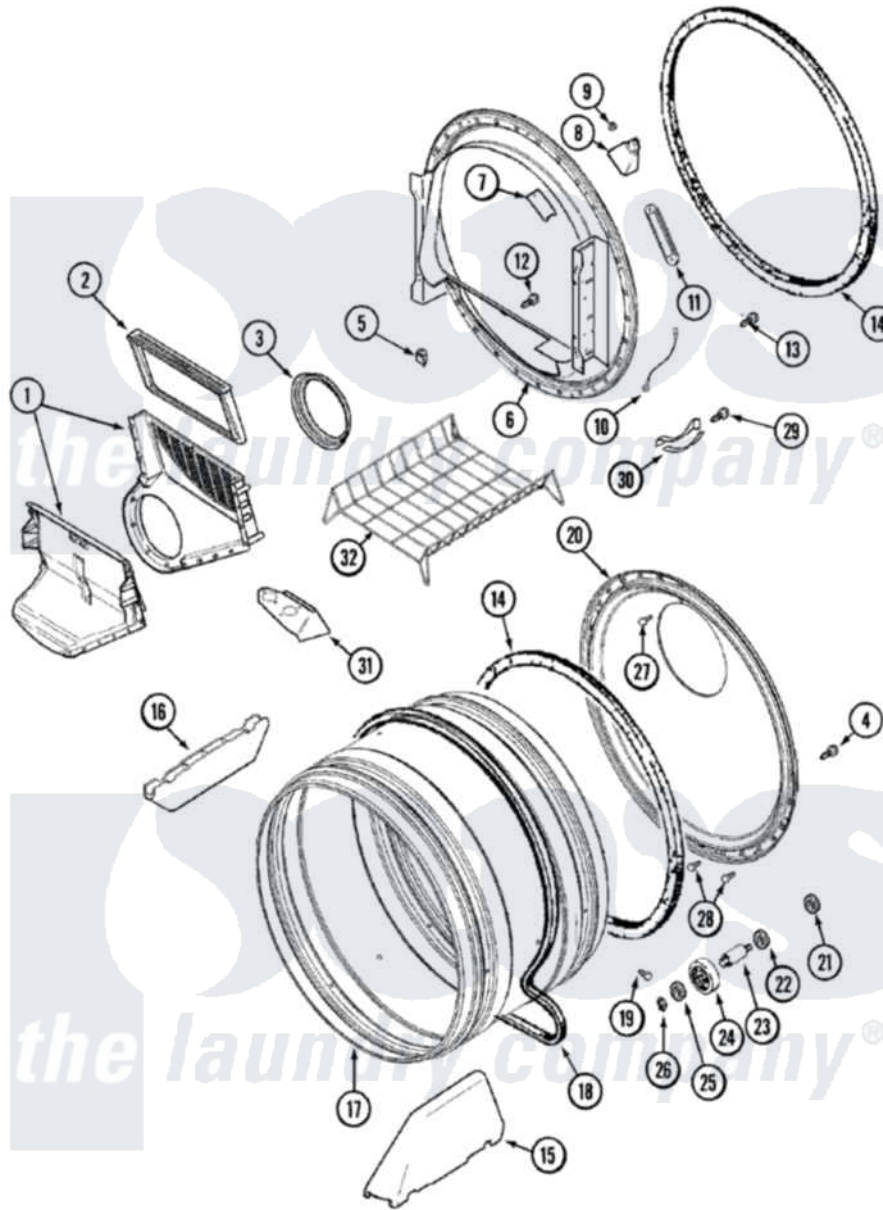

Maytag MDG9390AXW 07 - TUMBLER

Maytag Residential Maytag MDG9390AXW Dryer Parts Parts Diagram 07 - TUMBLER
 Click on the part number to view part

Item	Original Part Number	Replaced By	Status	Part Description
1	33001799			Outlet Duct Assembly Note: Outlet Duct Assembly
2	33001808			Filter, Lint
3	33001758	33002560		Seal, Blower
4	33002190			SCrew, C BraCe, BraCket, Cabinet
5	Y310376			Clip, Door Switch Harness
6	33001868			Front, Tumbler Front W/Sensor Note: Front, Tumbler
7	33001871			Screw Note: Screw, Drum Light
"	33001869			Lens, Drum Light
8	33001870		Not Available	HOLDER, LAMP (W/HOUSING) NOTE: LAMP (W/HOUSING & HOLDER)
"	22002263			Lamp
9	214872			Palnut, End Cap Note: Nut, Lamp Holder
10	211294	90767		Screw, 8A X 3/8 HeX Washer

10	211294	30707	Head Tapping
"	Y303711		Sensor Ground Wire
11	22001078	3177991	Screw
"	33001809		Sensor Bar Assembly
12	312311	312311MAY	Screw
13	33001855	33002917	Screw, No.10-16
14	33001807		Seal, Tumbler
15	33001756	33002032	Baffle
16	33001755		Baffle
17	33001889		Tumbler
18	33001777	33002535	V-Belt
19	33001788	33002973	Screw, No.9-15 X 1.00 Hx WS
20	33001801		Back, Tumbler
21	33001443		Nut, Hex
22	Y313347	312535	Washer, Vault Mounting Brk.
23	Y312948	6-3129480	Shaft- Tumbler
24	Y303373	12001541	Drum Roller/Washer Assembly--W
25	312535		Washer, Vault Mounting Brk.
26	410233	9703438	Ring-Retrn
27	210932		Screw, No.8 X 9/16 Ctsk Note: Screw, Inlet Duct
28	22001996	3370225	Screw
29	210720		Rivet, Bearing To Tumbler Fmt
30	306508		Tumbler Bearing Kit ----W
32	33001917	33001917A	Rack- Dryi