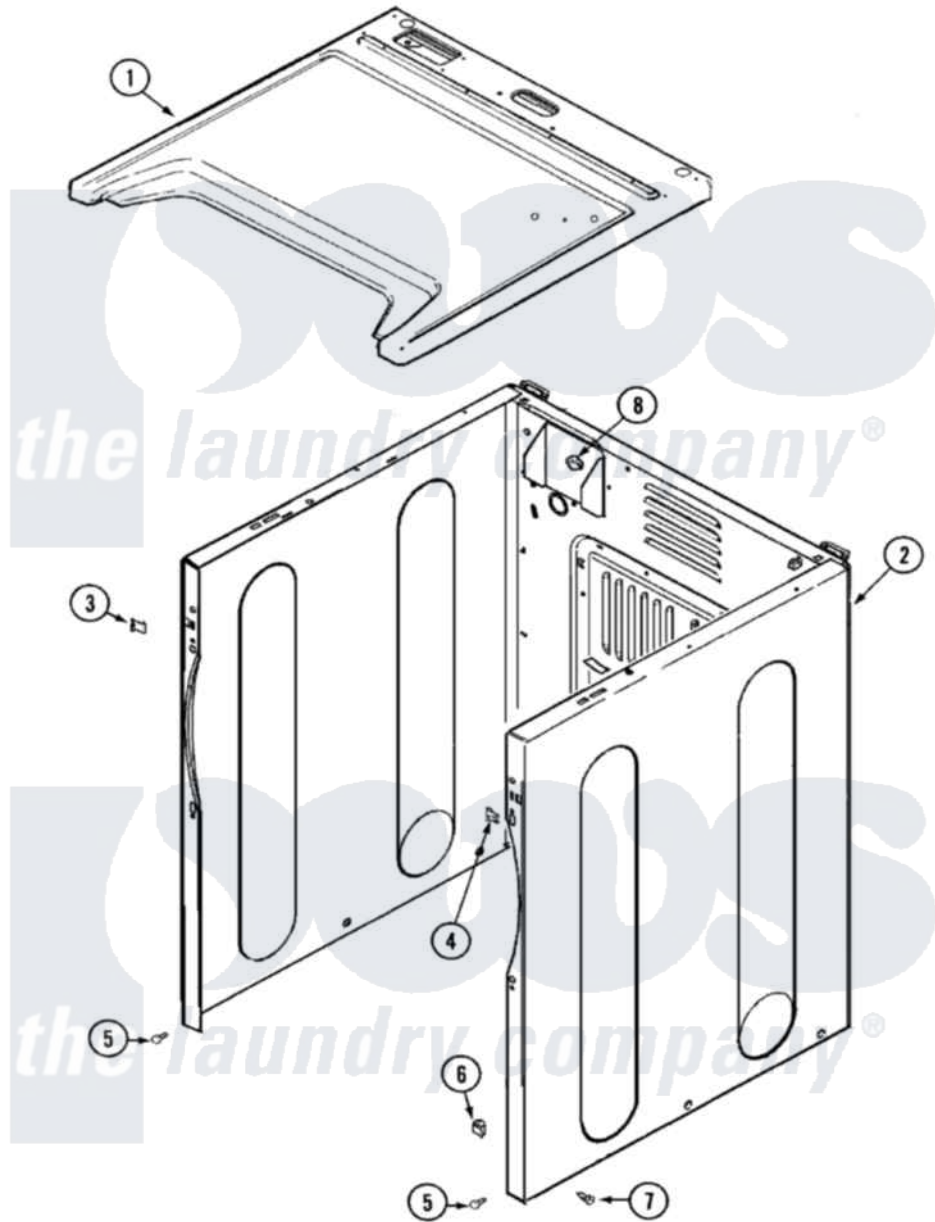

# Maytag MDG9390BWW 01 - CABINET

Maytag Residential Maytag MDG9390BWW Dryer Parts Parts Diagram 01 - CABINET  
 Click on the part number to view part

Item	Original Part Number	Replaced By	Status	Part Description
1	<a href="#">33002631</a>			Cover, Top
"	<a href="#">33001896</a>			Cover, Top
2	<a href="#">33002624</a>			Cabinet, Assembly
"	<a href="#">33001897</a>			Cabinet
3	<a href="#">22002049</a>			Clip Note: Clip, Front Panel
4	213280	<a href="#">204439</a>		Screw And Fstner Assembly
5	<a href="#">22001995</a>			Screw Note: Screw, Tumbler Front And Shroud
6	<a href="#">Y310376</a>			Clip, Door Switch Harness
7	22003409	<a href="#">213007</a>		Xfor Cabinet See Cabinet, Back
"	<a href="#">213007</a>			Xfor Cabinet See Cabinet, Back
8	<a href="#">Y310376</a>			Clip, Door Switch Harness