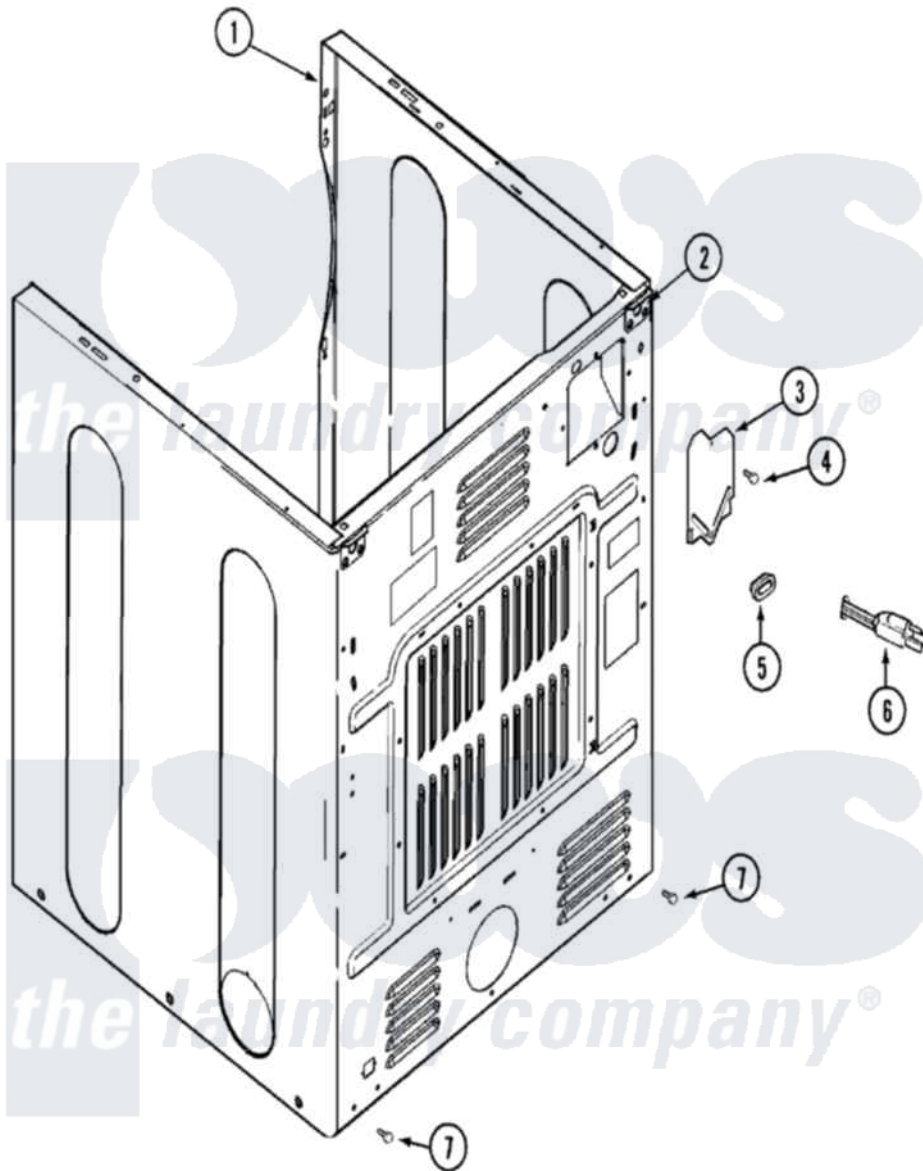

Maytag MDG9390BWW 02 - CABINET-REAR

Maytag Residential Maytag MDG9390BWW Dryer Parts Parts Diagram 02 - CABINET-REAR
 Click on the part number to view part

Item	Original Part Number	Replaced By	Status	Part Description
1	33002624			Cabinet, Assembly
"	33001897			Cabinet
2	33001827		Not Available	BRACKET, CABINET HINGE
"	22003367	22004095		Hinge, Plastic
"	22001995			Screw Note: Screw, Tumbler Front And Shroud
3	33001795			Cover, Terminal Block
4	22001995			Screw Note: Screw, Tumbler Front And Shroud
5	211881			Grommet, Cord Part Not Used-Gas Models Only
6	33001246		Not Available	CORD, POWER
7	22001995			Screw Note: Screw, Tumbler Front And Shroud