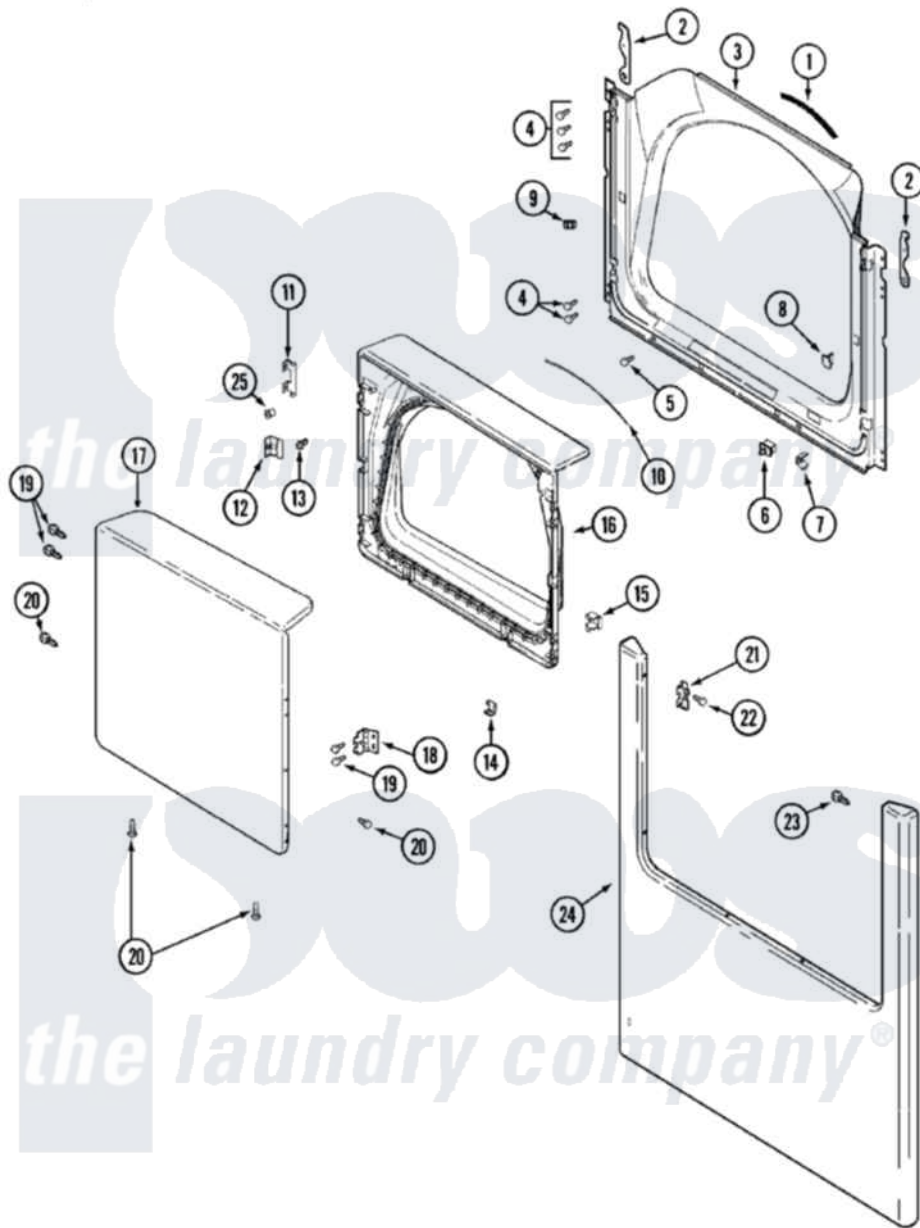

Maytag MDG9420BWW 04 - DOOR

Maytag Residential Maytag MDG9420BWW Dryer Parts Parts Diagram 04 - DOOR
 Click on the part number to view part

Item	Original Part Number	Replaced By	Status	Part Description
1	33001767			Seal, Shroud
2	22002247	33002597		Hook, Security
3	33001900			Shroud
4	22001995			Screw Note: Screw, Tumbler Front And Shroud
5	33001768			Screw, Shroud Note: Screw, Shroud And Outlet Duct
6	33001509	W10169313		Switch-Dor
7	33001760			Bracket, Hinge
8	33001174	LA-1003		Door Catch Kit
9	33001791	306436		Door Latch Kit--W
"	Y304578	LA-1003		Door Catch Kit
10	33002094			Seal, Door
11	22002038			Clip, Door
12	33001793			Bracket, Strike
13	33001761			Strike, Door
14	22002039			Clip, Door

15	33001763		Plug, Inner Door
16	33001899		Door, Inner
"	22002063		Screw No.8-18AB Wafer Head
"	22002039		Clip, Door
17	22001817		Sheet, Sound Damper
"	33001904		Door, Outer
18	33001759		Hinge, Door
19	22002062	98006631	Screw
20	22002063		Screw No.8-18AB Wafer Head
21	33001764		Cover, Hinge Hole
22	33001787		Screw, Hinge Note: Screw, Hinge Hole Cover
23	22002012		Screw, Hinge Note: Screw, Hinge Bracket
24	33001901		Panel, Front
25	33001771		Bushing, Inner Door