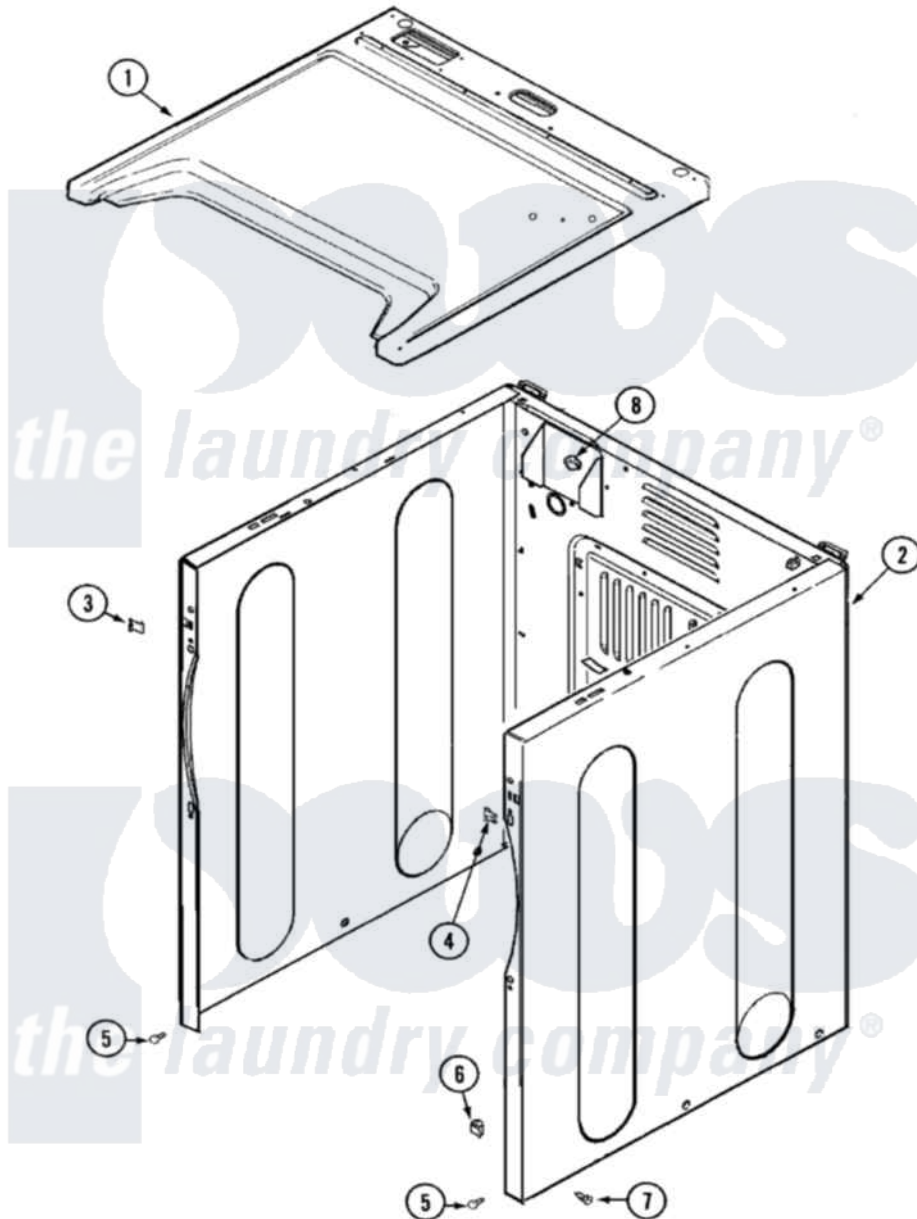

Maytag MDG9520BWQ 01 - CABINET-FRONT

Maytag Residential Maytag MDG9520BWQ Dryer Parts Parts Diagram 01 - CABINET-FRONT
 Click on the part number to view part

Item	Original Part Number	Replaced By	Status	Part Description
1	33002372		Not Available	COVER, TOP (BSQ)
2	33002373			Cabinet
3	22002049			Clip Note: Clip, Front Panel
4	213280	204439		Screw And Fstner Assembly
5	22001995			Screw Note: Screw, Tumbler Front And Shroud
6	Y310376			Clip, Door Switch Harness
7	213007			Xfor Cabinet See Cabinet, Back
8	Y310376			Clip, Door Switch Harness