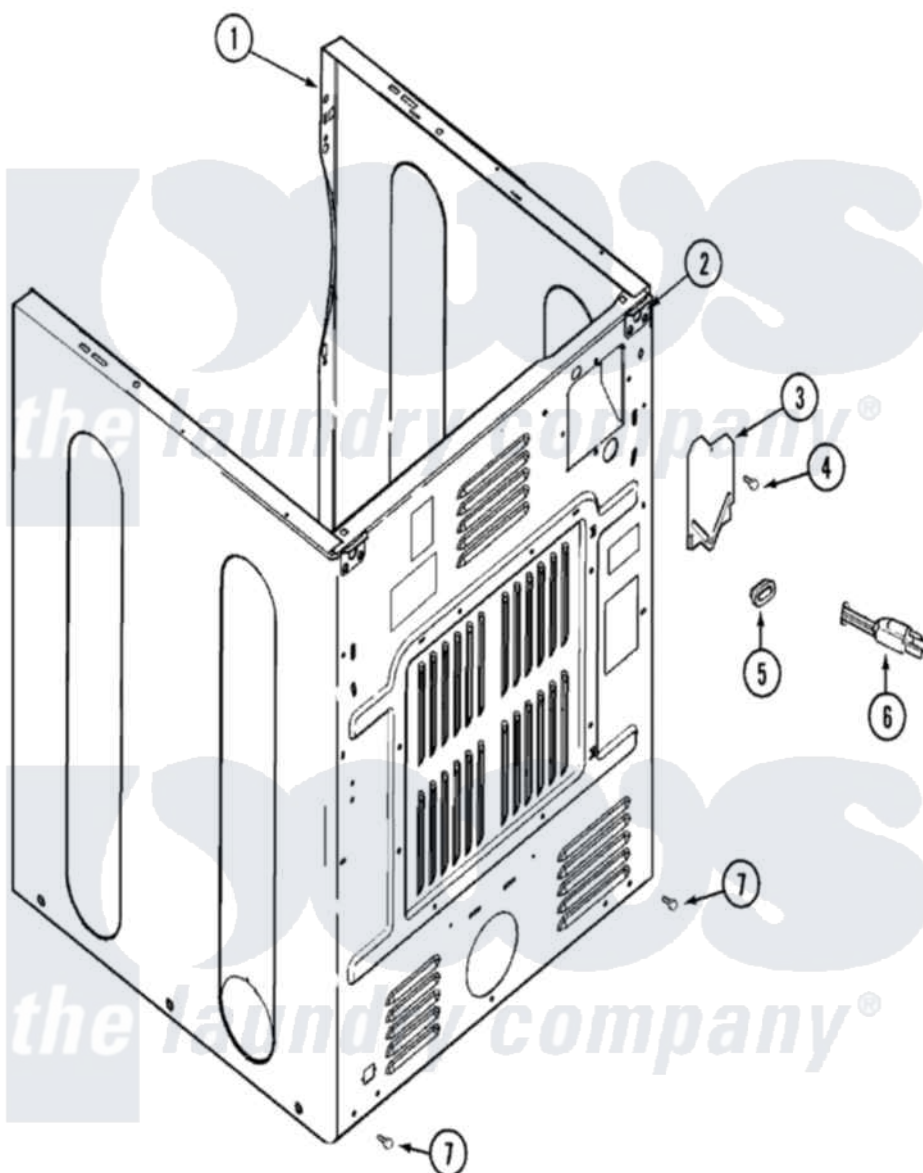

# Maytag MDG9520BWQ 02 - CABINET-REAR

Maytag Residential Maytag MDG9520BWQ Dryer Parts Parts Diagram 02 - CABINET-REAR  
 Click on the part number to view part

Item	Original Part Number	Replaced By	Status	Part Description
1	<a href="#">33002373</a>			Cabinet
2	<a href="#">22001995</a>			Screw Note: Screw, Tumbler Front And Shroud
3	<a href="#">33001795</a>			Cover, Terminal Block
4	<a href="#">22001995</a>			Screw Note: Screw, Tumbler Front And Shroud
5	<a href="#">211881</a>			Grommet, Cord Part Not Used-Gas Models Only
6	33001246		Not Available	CORD, POWER