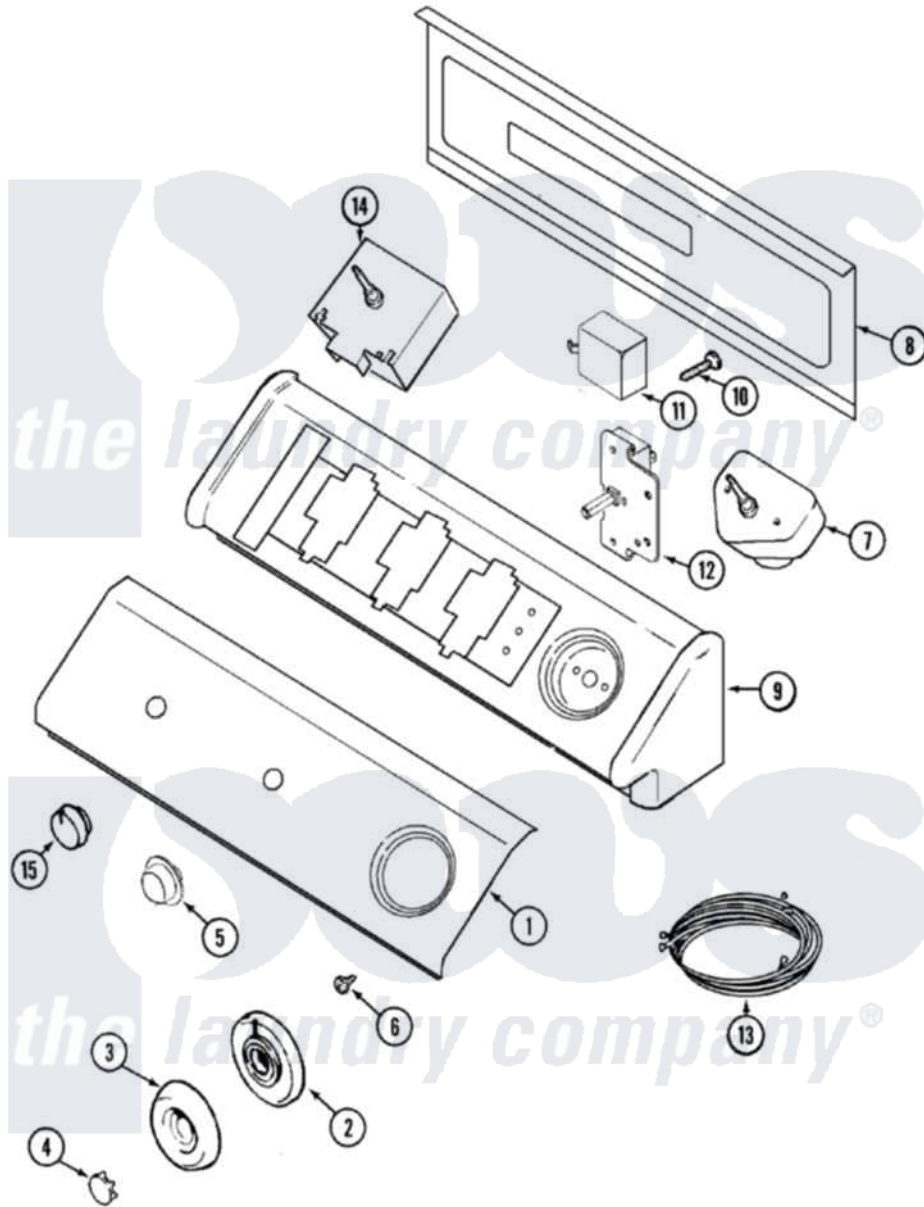

Maytag MDG9520BWQ 03 - CONTROL PANEL

Maytag [Residential Maytag MDG9520BWQ Dryer Parts](#) Parts Diagram 03 - CONTROL PANEL
 Click on the part number to view part

Item	Original Part Number	Replaced By	Status	Part Description
1	Y22002339	8534058		Screw
"	33002498			Panel, Control
2	33002346			Skirt, Timer Dial
3	22001659			Timer Knob - Grey
4	33002347			Timer Knob Insert/Cap
5	33002324	33002435		Button, Push-To-Start
6	33001690	90767		Screw, 8A X 3/8 HeX Washer Head Tapping
7	33001631			Timer
8	216423	3370225		Screw
"	33001806		Not Available	BACK, CONSOLE PANEL
9	33002327	37001115		Console
10	216423	3370225		Screw
11	33001623			Buzzer, Non-Adjustable
12	33002356	33001618		Switch- PU
14	33001639			Switch, Temperature
15	22002589			Knob, Selector