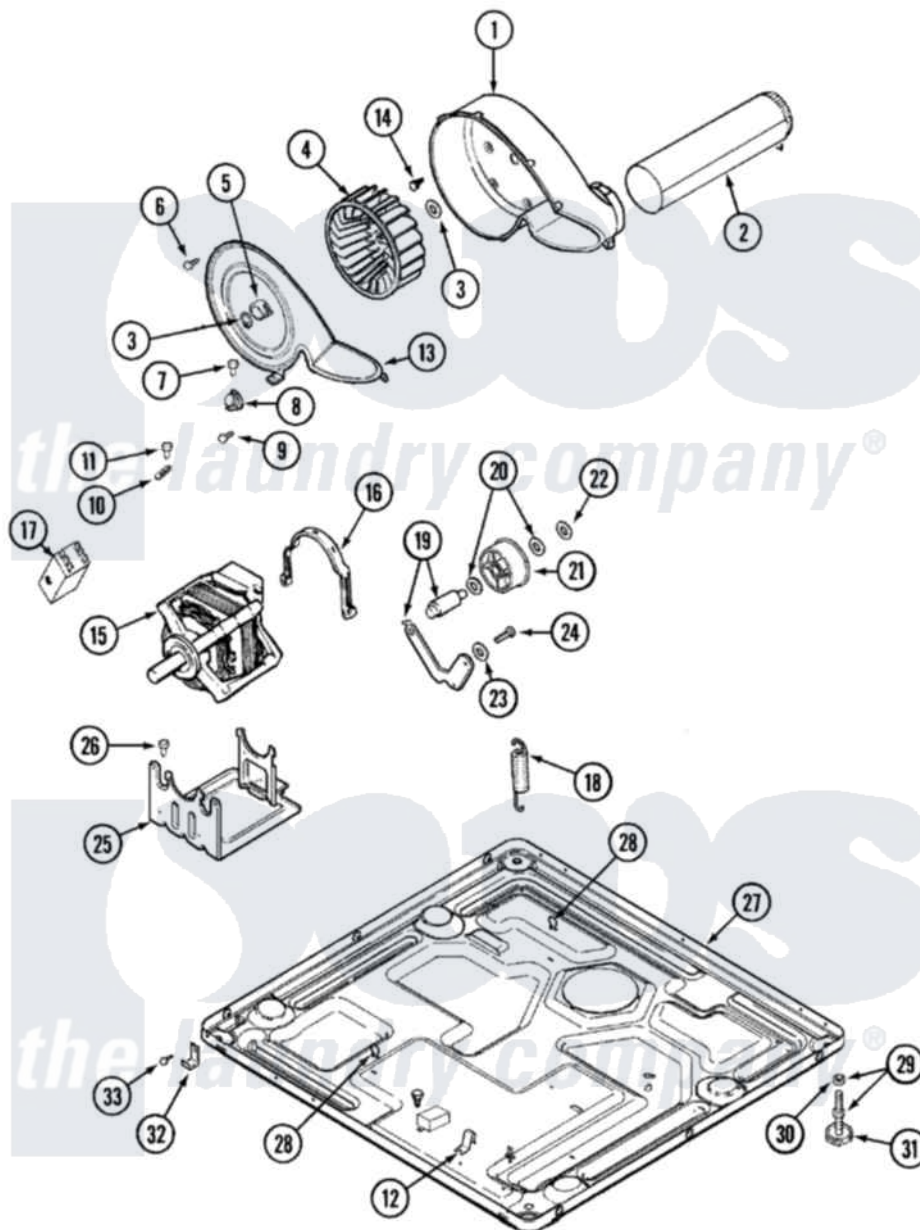

Maytag MDG9520BWQ 06 - MOTOR DRIVE

Maytag Residential Maytag MDG9520BWQ Dryer Parts Parts Diagram 06 - MOTOR DRIVE
 Click on the part number to view part

Item	Original Part Number	Replaced By	Status	Part Description
1	33001789			Housing, Blower
2	22001995			Screw Note: Screw, Tumbler Front And Shroud
"	33001800			Duct Assembly, Exhaust
3	410233	9703438		Ring-Retrn
4	33002797			Wheel, Blower
"	33001790			Wheel, Blower
5	312967			Clamp, Blower Housing
6	33001855	33002917		Screw, No.10-16
7	Y313561			Screw----NA
8	307250			Thermostat, Multi-Temp
9	22001996	3370225		Screw
10	33001762			Fuse, Thermal
11	314848	W10116760		Screw
12	22002244			Clip, Grounding
13	33001873			Cover, Blower Housing----NA
14	314818	1163839		Screw

15	33002462	33002478	Motor
"	33002478		Motor
"	33002795		Motor, Drive 60Hz
16	Y015825		Clip, Motor To Motor Support
17	33001854	33002478	Motor
18	33002157		Grommet
"	33002460	33002459	Assembly, Spring And Plug
"	33002461		Plug For Spring
19	33001840	6-3705180	Idler Arm
20	Y312527		Washer, Idler Shaft
21	33001783	6-3700340	Bearing- I
22	312958	354987	Ring, Retaining
23	315772		Sleeve, Idler Arm
24	Y014874		Screw, Idler Arm And Sleeve
25	Y313561		Screw----NA
"	33002466	33002817	Motor Support, Offset
26	Y313561		Screw----NA
27	33002465	Not Available	BASE, (LWR)----NA
"	33002465	Not Available	BASE, (LWR)----NA
28	410490		Spring, Retainer Wire Harness
29	Y305086		Adjustable Leg And Nut
30	Y052740	62739	Nut, Lock
31	Y314137		Foot, Rubber
32	22002239		Clip, Front Panel
33	Y310632	1163839	Screw