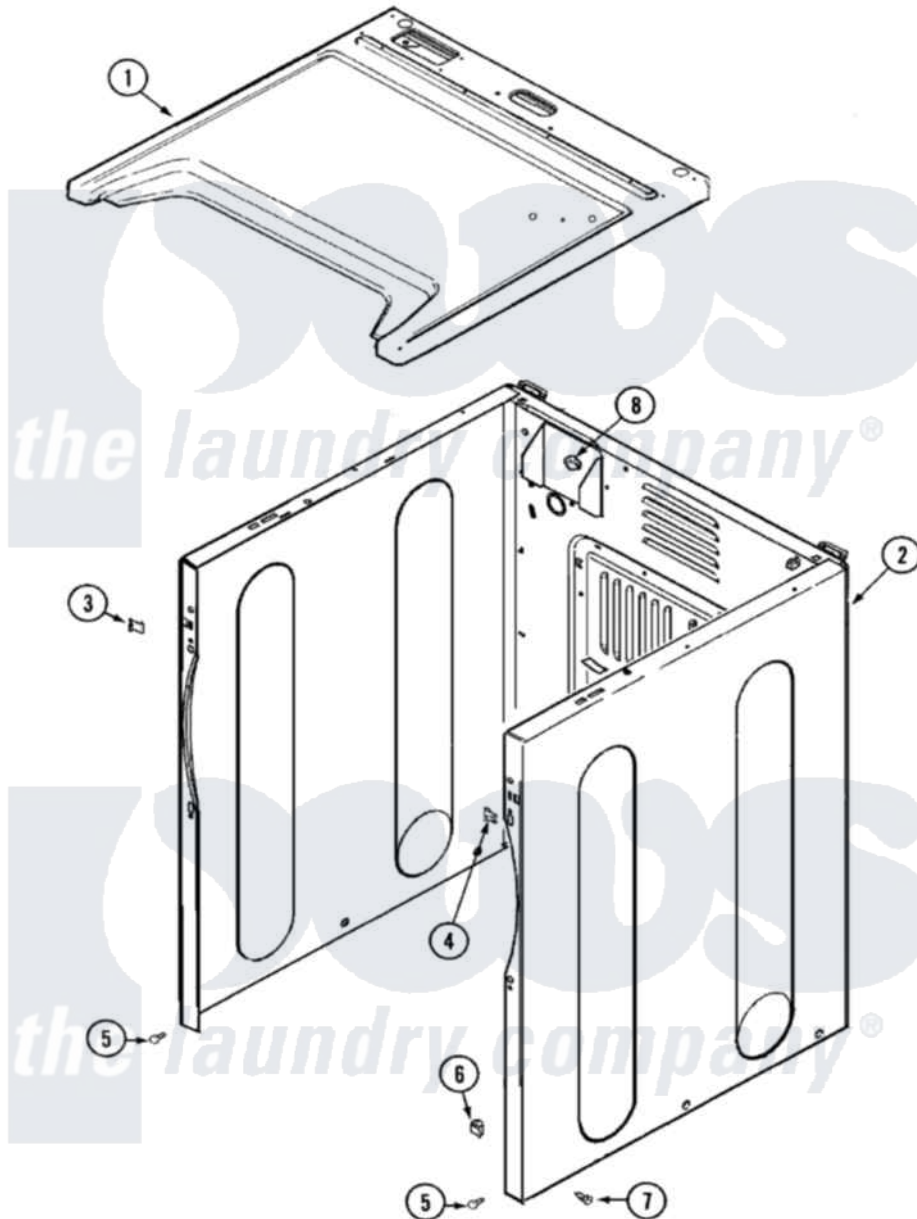

# Maytag MDG9520BWW 01 - CABINET-FRONT

Maytag [Residential Maytag MDG9520BWW Dryer Parts](#) Parts Diagram 01 - CABINET-FRONT  
 Click on the part number to view part

Item	Original Part Number	Replaced By	Status	Part Description
1	<a href="#">33001896</a>			Cover, Top
2	<a href="#">33001897</a>			Cabinet
3	<a href="#">22002049</a>			Clip Note: Clip, Front Panel
4	213280	<a href="#">204439</a>		Screw And Fstner Assembly
5	<a href="#">22001995</a>			Screw Note: Screw, Tumbler Front And Shroud
6	<a href="#">Y310376</a>			Clip, Door Switch Harness
7	<a href="#">213007</a>			Xfor Cabinet See Cabinet, Back
8	<a href="#">Y310376</a>			Clip, Door Switch Harness