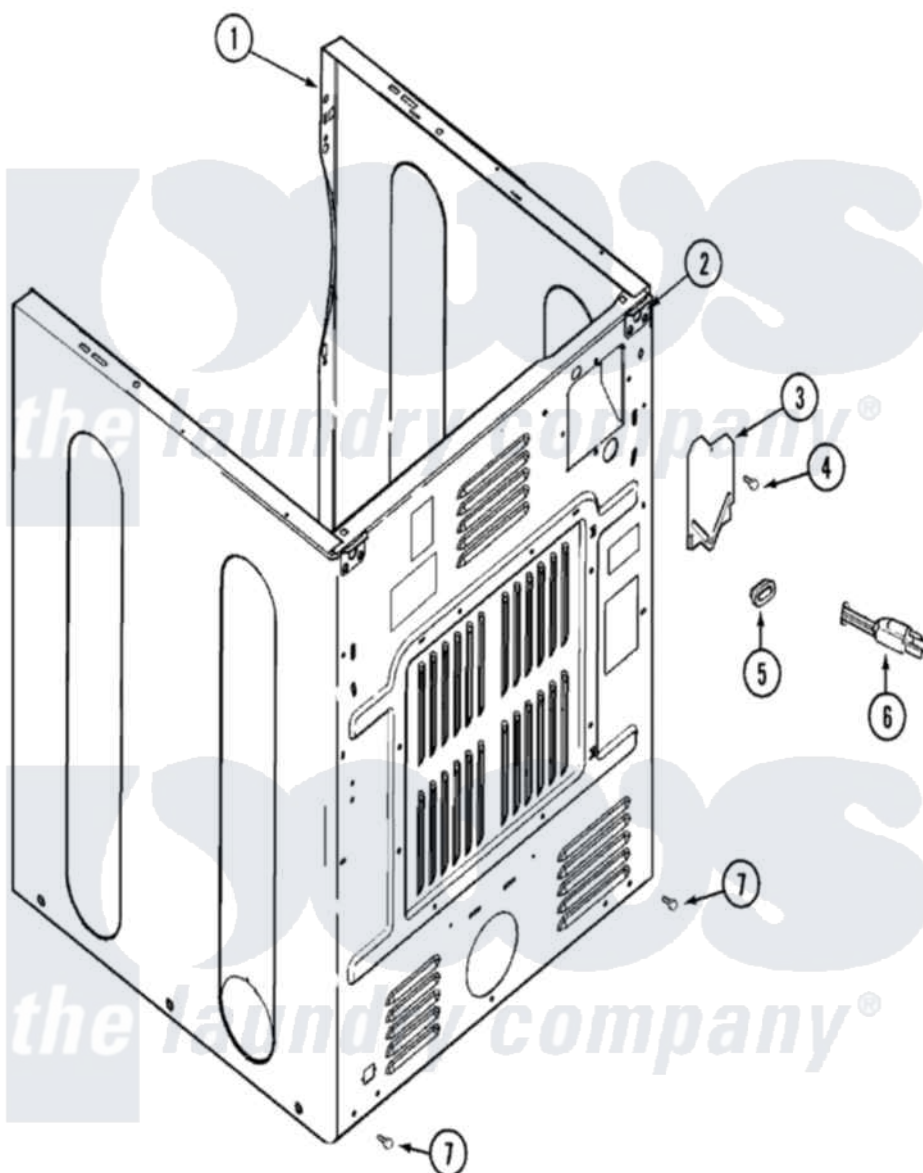

# Maytag MDG9520BWW 02 - CABINET-REAR

Maytag Residential Maytag MDG9520BWW Dryer Parts Parts Diagram 02 - CABINET-REAR  
 Click on the part number to view part

Item	Original Part Number	Replaced By	Status	Part Description
1	<a href="#">33001897</a>			Cabinet
2	<a href="#">22001995</a>			Screw Note: Screw, Tumbler Front And Shroud
3	<a href="#">33001795</a>			Cover, Terminal Block
4	<a href="#">22001995</a>			Screw Note: Screw, Tumbler Front And Shroud
5	<a href="#">211881</a>			Grommet, Cord Part Not Used-Gas Models Only
6	33001246		Not Available	CORD, POWER