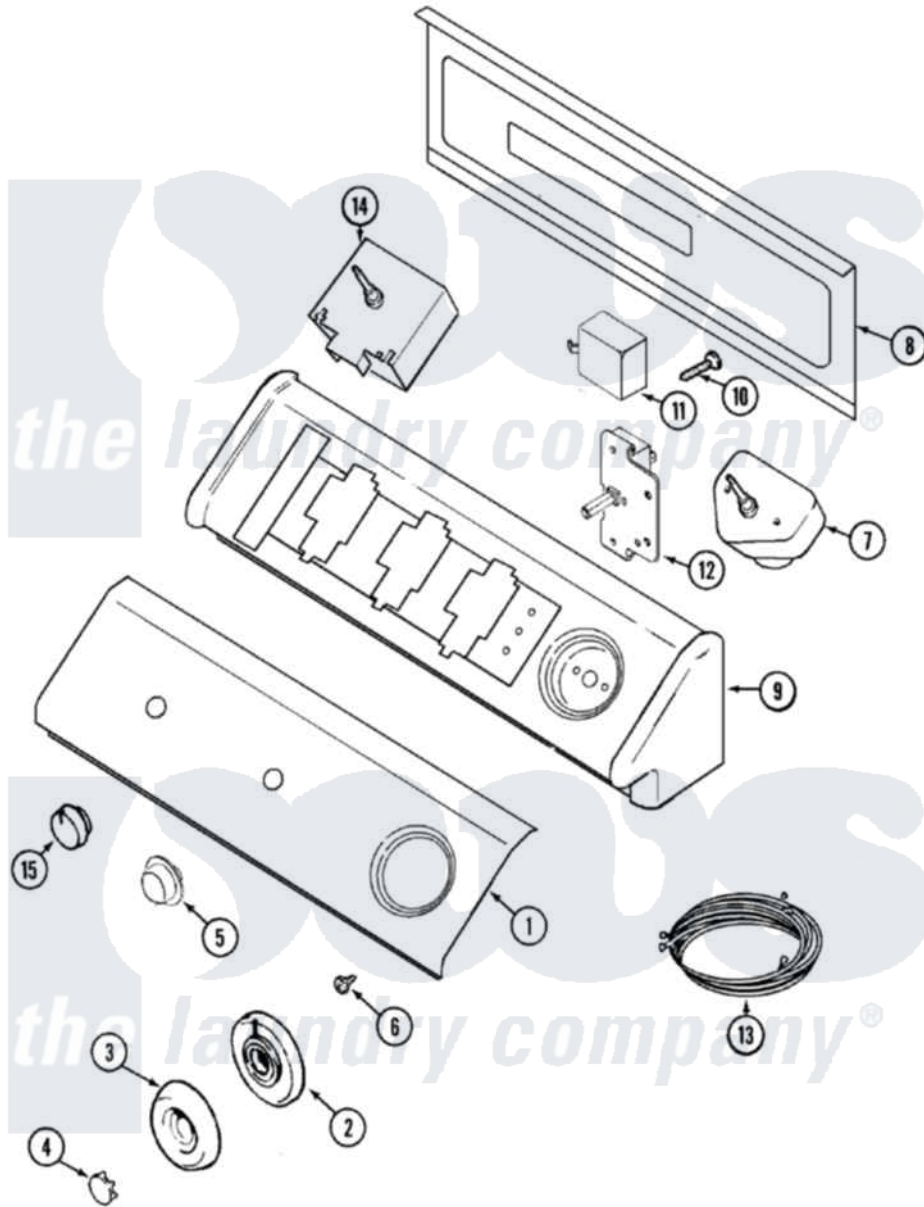

Maytag MDG9520BWW 03 - CONTROL PANEL

Maytag [Residential Maytag MDG9520BWW Dryer Parts](#) Parts Diagram 03 - CONTROL PANEL
 Click on the part number to view part

Item	Original Part Number	Replaced By	Status	Part Description
1	Y22002339	8534058		Screw
"	33002497			Panel, Control
2	33001621			Skirt, Timer Dial
3	22001659			Timer Knob - Grey
4	22001664			Timer Knob Insert/Cap
5	33001619	37001071		Button, Push-To-Start
6	33001690	90767		Screw, 8A X 3/8 HeX Washer Head Tapping
7	33001631			Timer
8	33001806		Not Available	BACK, CONSOLE PANEL
"	216423	3370225		Screw
9	22002285		Not Available	CONSOLE (WHT)
10	216423	3370225		Screw
11	33001623			Buzzer, Non-Adjustable
12	33001861	33001618		Switch- PU
14	33001639			Switch, Temperature
15	22001663			Knob, Selector Switch