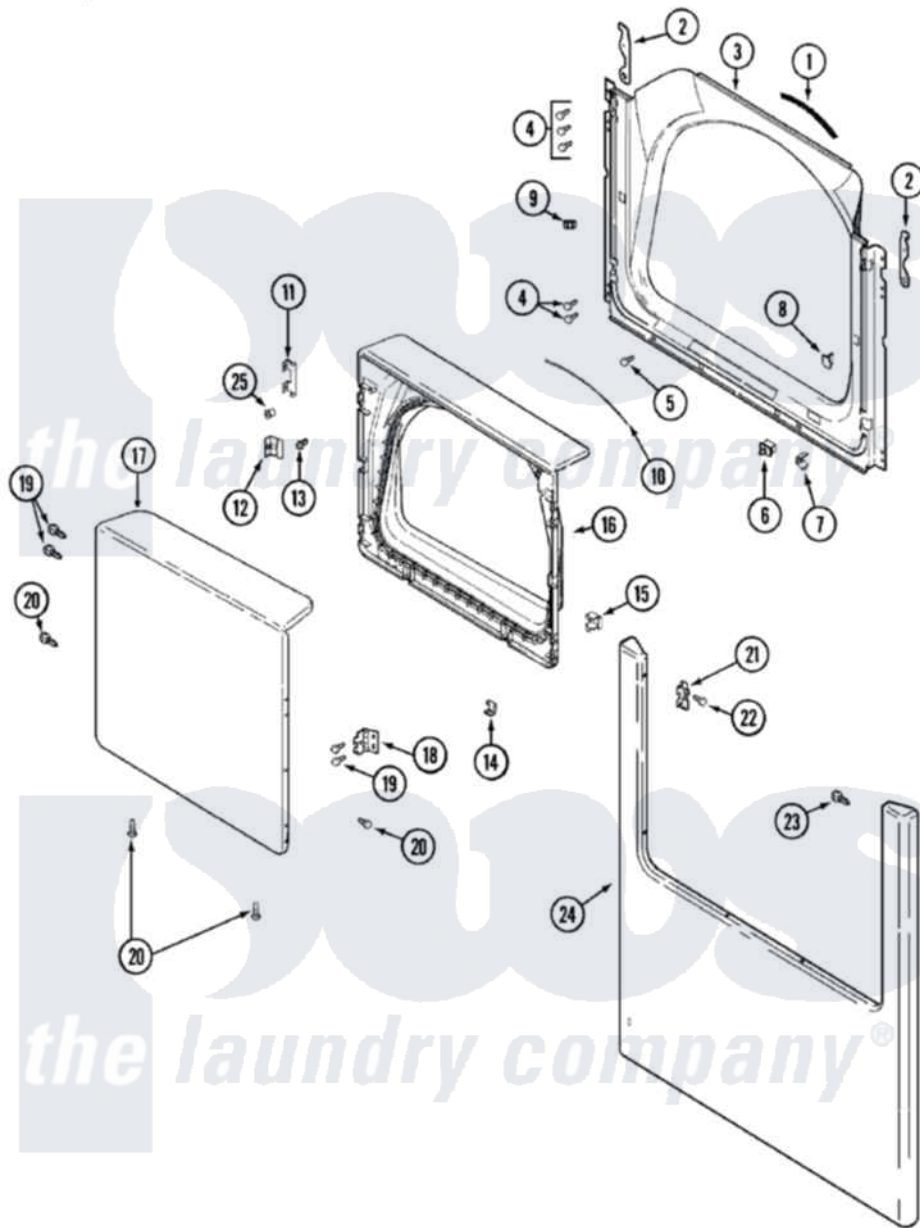

Maytag MDG9520BWW 04 - DOOR

Maytag [Residential Maytag MDG9520BWW Dryer Parts](#) Parts Diagram 04 - DOOR
 Click on the part number to view part

Item	Original Part Number	Replaced By	Status	Part Description
1	33001767			Seal, Shroud
2	22002247	33002597		Hook, Security
3	33001900			Shroud
4	22001995			Screw Note: Screw, Tumbler Front And Shroud
5	33001768			Screw, Shroud Note: Screw, Shroud And Outlet Duct
6	33001508	W10169313		Switch-Dor
7	33001760			Bracket, Hinge
8	33001174	LA-1003		Door Catch Kit
9	33001791	306436		Door Latch Kit--W
"	Y304578	LA-1003		Door Catch Kit
10	33002094			Seal, Door
11	22002038			Clip, Door
12	33001793			Bracket, Strike
13	33001761			Strike, Door
14	22002039			Clip, Door

15	33001763		Plug, Inner Door
16	33001899		Door, Inner
"	22002063		Screw No.8-18AB Wafer Head
"	22002039		Clip, Door
17	22001817		Sheet, Sound Damper
"	33001904		Door, Outer
18	33001759		Hinge, Door
19	22002062	98006631	Screw
20	22002063		Screw No.8-18AB Wafer Head
21	33001764		Cover, Hinge Hole
22	33001787		Screw, Hinge Note: Screw, Hinge Hole Cover
23	22002012		Screw, Hinge Note: Screw, Hinge Bracket
24	33001901		Panel, Front
25	33001771		Bushing, Inner Door