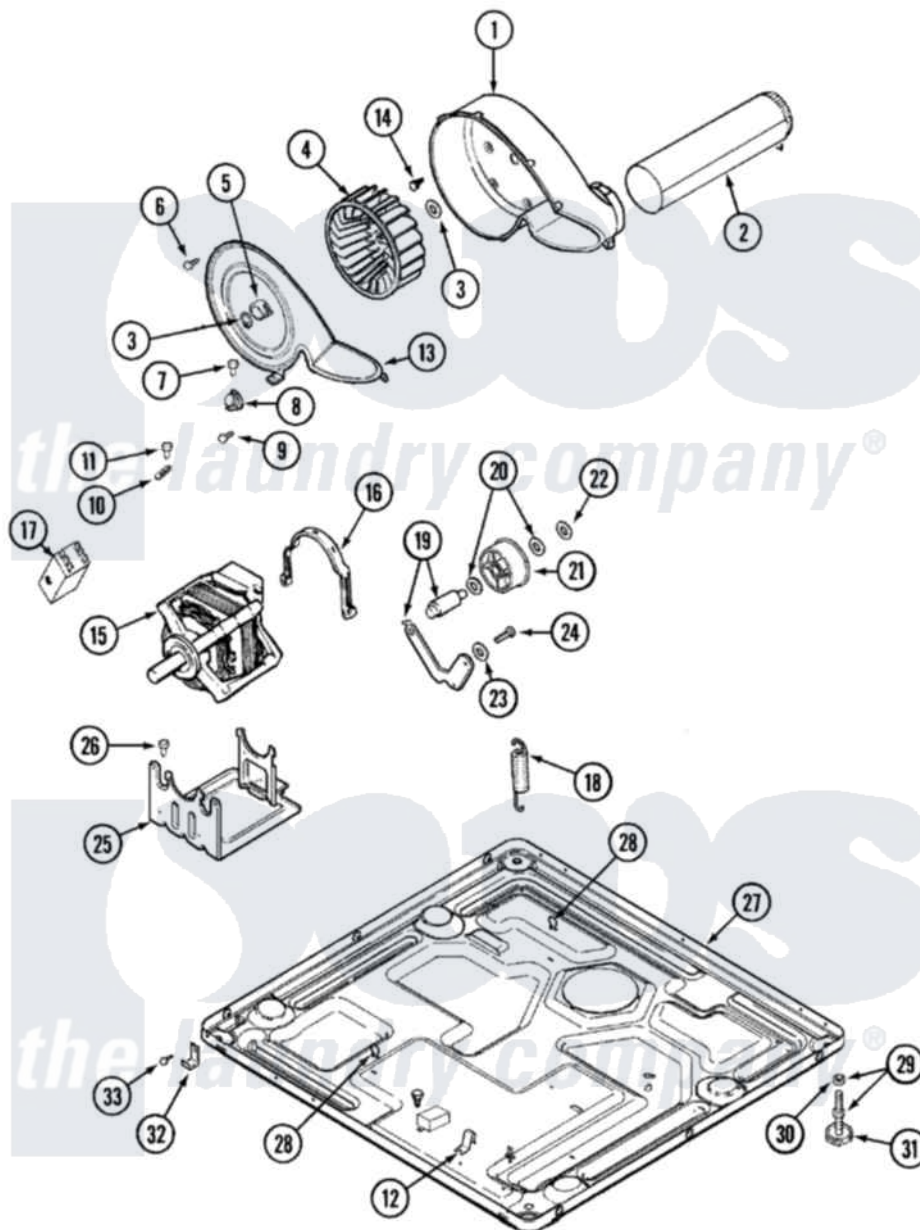

# Maytag MDG9520BWW 06 - MOTOR DRIVE

Maytag [Residential Maytag MDG9520BWW Dryer Parts](#) Parts Diagram 06 - MOTOR DRIVE  
 Click on the part number to view part

Item	Original Part Number	Replaced By	Status	Part Description
1	<a href="#">33001789</a>			Housing, Blower
2	<a href="#">22001995</a>			Screw Note: Screw, Tumbler Front And Shroud
"	<a href="#">33001800</a>			Duct Assembly, Exhaust
3	410233	<a href="#">9703438</a>		Ring-Retrn
4	<a href="#">33002797</a>			Wheel, Blower
"	<a href="#">33001790</a>			Wheel, Blower
5	<a href="#">312967</a>			Clamp, Blower Housing
6	33001855	<a href="#">33002917</a>		Screw, No.10-16
7	<a href="#">Y313561</a>			Screw----NA
8	<a href="#">307250</a>			Thermostat, Multi-Temp
9	22001996	<a href="#">3370225</a>		Screw
10	<a href="#">33001762</a>			Fuse, Thermal
11	314848	<a href="#">W10116760</a>		Screw
12	<a href="#">22002244</a>			Clip, Grounding
13	<a href="#">33001873</a>			Cover, Blower Housing----NA
14	314818	<a href="#">1163839</a>		Screw