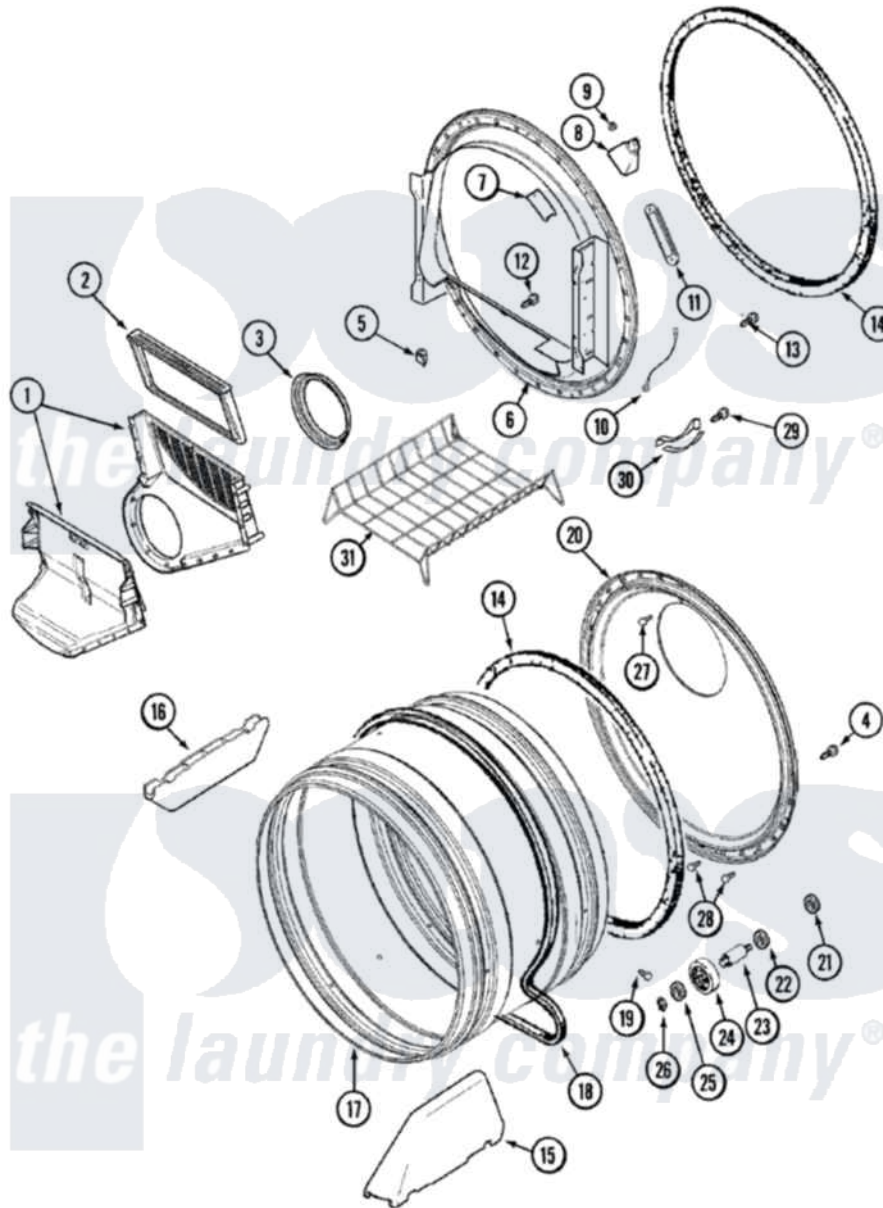

Maytag MDG9520BWW 07 - TUMBLER

Maytag Residential Maytag MDG9520BWW Dryer Parts Parts Diagram 07 - TUMBLER
 Click on the part number to view part

Item	Original Part Number	Replaced By	Status	Part Description
1	33002765		Not Available	INLET DUCT ASSEMBLY (GAS)
"	33001799			Outlet Duct Assembly Note: Outlet Duct Assembly
2	33001808			Filter, Lint
3	33001758	33002560		Seal, Blower
4	33002190			SCrew, C BraCe, BraCket, Cabinet
"	33001903			Front, Tumbler
5	Y310376			Clip, Door Switch Harness
6	33001903			Front, Tumbler
7	33001869			Lens, Drum Light
"	33001871			Screw Note: Screw, Drum Light
8	33001870		Not Available	HOLDER, LAMP (W/HOUSING) NOTE: LAMP (W/HOUSING & HOLDER)
"	22002263			Lamp
				Rebut, End Cap Note: Nut

9	214872		Flairut, End Cap Note. Nut, Lamp Holder
10	Y303711		Sensor Ground Wire
"	211294	90767	Screw, 8A X 3/8 HeX Washer Head Tapping
11	33001809		Sensor Bar Assembly
"	22001078	3177991	Screw
12	312311	312311MAY	Screw
13	33001855	33002917	Screw, No.10-16
14	33001807		Seal, Tumbler
15	33001756	33002032	Baffle
16	33001755		Baffle
17	33001889		Tumbler
18	33001777	33002535	V-Belt
19	33001788	33002973	Screw, No.9-15 X 1.00 Hx WS
20	33002494	33002778	Power Cord
"	33001801		Back, Tumbler
21	33001443		Nut, Hex
22	Y313347	312535	Washer, Vault Mounting Brk.
23	Y312948	6-3129480	Shaft- Tumbler
24	Y303373	12001541	Drum Roller/Washer Assembly--W
25	312535		Washer, Vault Mounting Brk.
26	410233	9703438	Ring-Retrn
27	210932		Screw, No.8 X 9/16 Ctsk Note: Screw, Inlet Duct
28	22001996	3370225	Screw
29	210720		Rivet, Bearing To Tumbler Frnt
30	306508		Tumbler Bearing Kit ----W
31	33001917	33001917A	Rack- Dryi