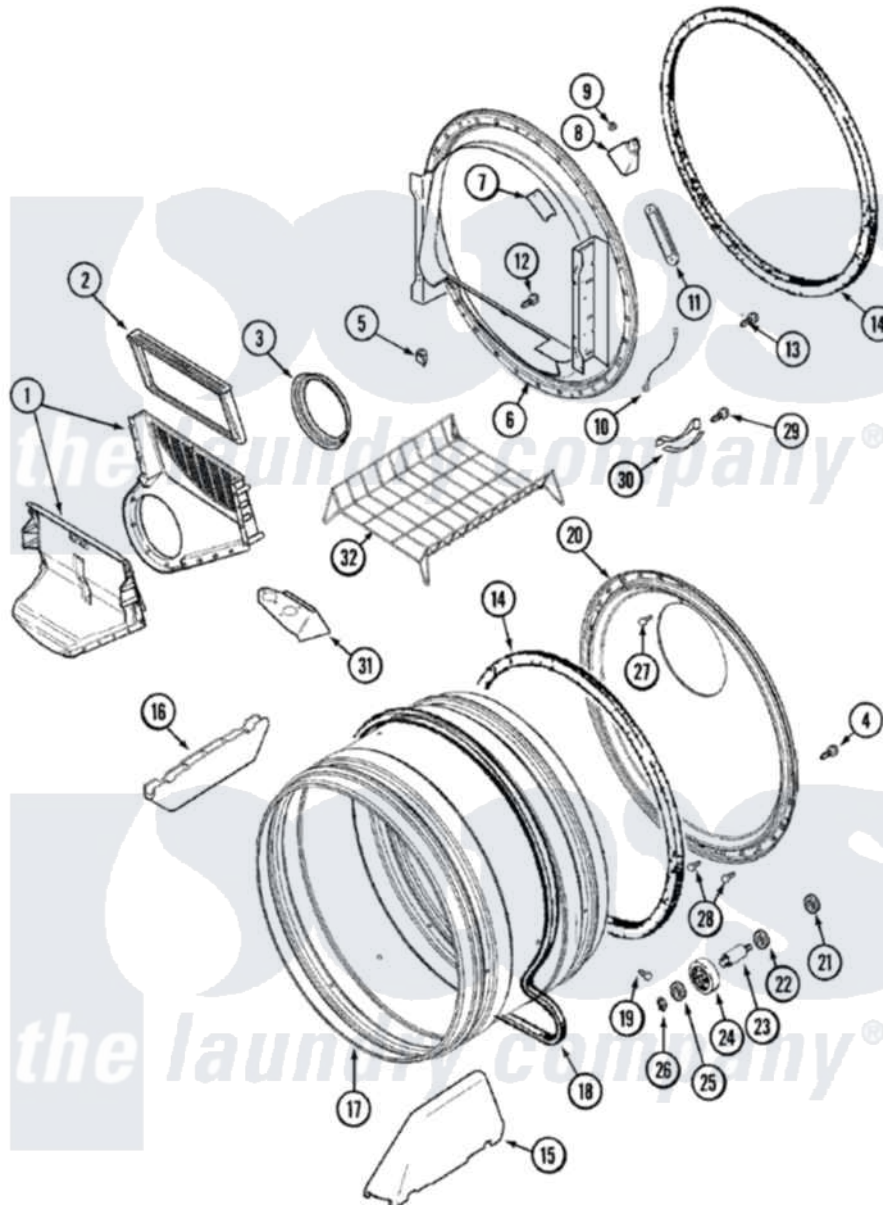

Maytag MDG9557AWA 13 - TUMBLER (MDE)

Maytag Residential Maytag MDG9557AWA Dryer Parts Parts Diagram 13 - TUMBLER (MDE)
 Click on the part number to view part

Item	Original Part Number	Replaced By	Status	Part Description
2	33001808			Filter, Lint
3	33001758	33002560		Seal, Blower
4	33002190			SCrew, C BraCe, BraCket, Cabinet
5	Y310376			Clip, Door Switch Harness
6	33001868			Front, Tumbler Front W/Sensor Note: Front, Tumbler
7	33001871			Screw Note: Screw, Drum Light
"	33001869			Lens, Drum Light
8	33001870		Not Available	HOLDER, LAMP (W/HOUSING) NOTE: LAMP (W/HOUSING & HOLDER)
"	22002263			Lamp
9	214872			Palnut, End Cap Note: Nut, Lamp Holder
10	211294	90767		Screw, 8A X 3/8 HeX Washer Head Tapping
"	Y303711			Sensor Ground Wire

11	33001809		Sensor Bar Assembly
"	22001078	3177991	Screw
12	312311	312311MAY	Screw
13	33001855	33002917	Screw, No.10-16
14	33001807		Seal, Tumbler
15	33001756	33002032	Baffle
16	33001755		Baffle
17	33001889		Tumbler
18	33001777	33002535	V-Belt
19	33001788	33002973	Screw, No.9-15 X 1.00 Hx WS
20	33001801		Back, Tumbler
21	33001443		Nut, Hex
22	Y313347	312535	Washer, Vault Mounting Brk.
23	Y312948	6-3129480	Shaft- Tumbler
24	Y303373	12001541	Drum Roller/Washer Assembly--W
25	312535		Washer, Vault Mounting Brk.
26	410233	9703438	Ring-Retrn
27	210932		Screw, No.8 X 9/16 Ctsk Note: Screw, Inlet Duct
28	22001996	3370225	Screw
29	210720		Rivet, Bearing To Tumbler Fmt
30	306508		Tumbler Bearing Kit ---W
31	33001837		Cover, Thermostat
32	33001917	33001917A	Rack- Dryi