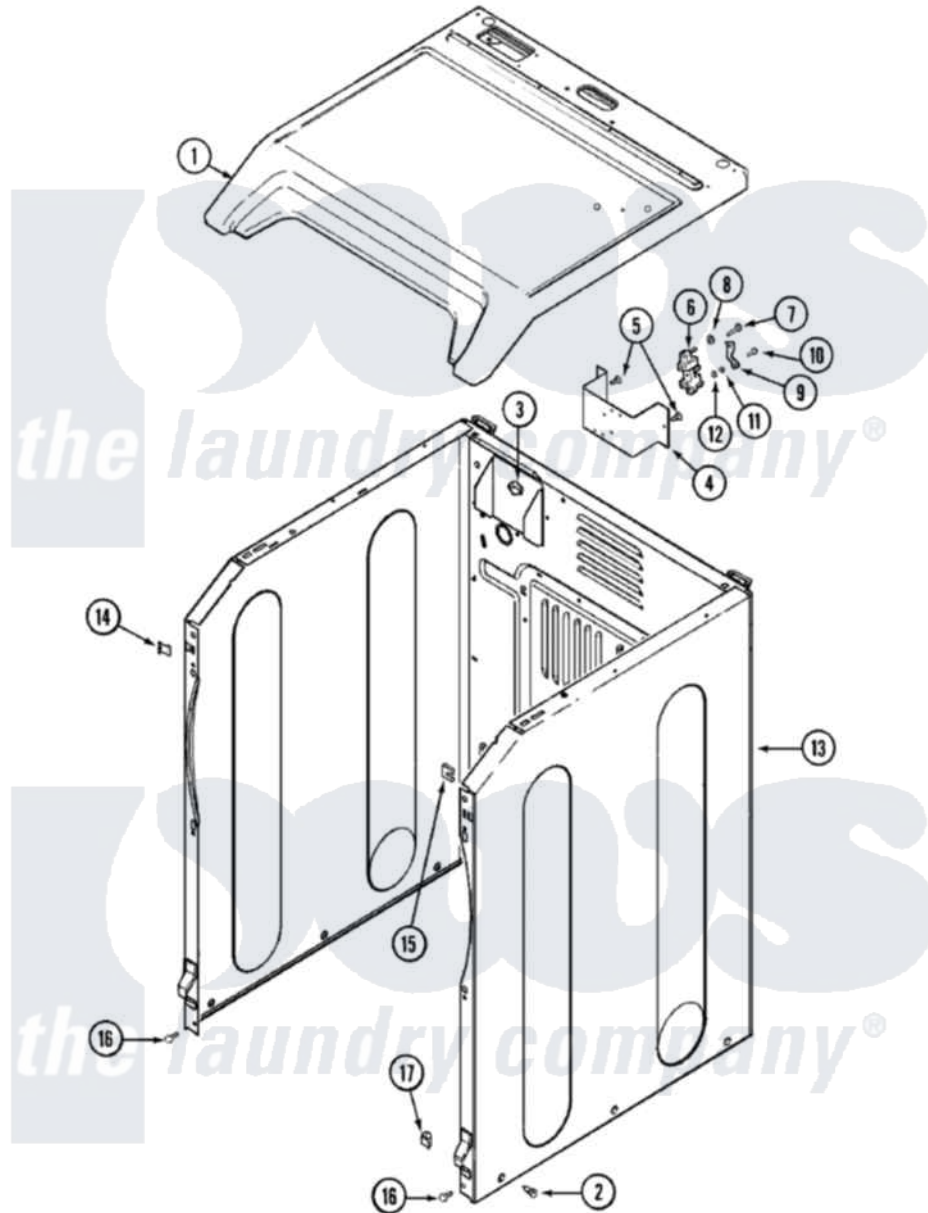

# Maytag MDG9557AWQ 01 - CABINET (MDE)

Maytag Residential Maytag MDG9557AWQ Dryer Parts Parts Diagram 01 - CABINET (MDE)  
 Click on the part number to view part

Item	Original Part Number	Replaced By	Status	Part Description
2	<a href="#">213007</a>			Xfor Cabinet See Cabinet, Back
3	33002073	<a href="#">Y310376</a>		Clip, Door Switch Harness
4	33001826		Not Available	BRACKET, TERMINAL BLOCK---NA
5	<a href="#">22001995</a>			Screw Note: Screw, Tumbler Front And Shroud
6	<a href="#">33001244</a>			Block, Terminal
7	Y312209	<a href="#">W10001200</a>		Screw
8	<a href="#">Y311270</a>			Washer, Terminal Block
9	<a href="#">Y312184</a>			Strap, Grounding
10	<a href="#">33001245</a>			Screw---NA
11	311484	<a href="#">112432</a>		Nut
12	<a href="#">311093</a>			Washer, Terminal Connection
14	<a href="#">22002049</a>			Clip Note: Clip, Front Panel
15	213280	<a href="#">204439</a>		Screw And Fstner Assembly
16	<a href="#">22001995</a>			Screw Note: Screw, Tumbler Front And Shroud