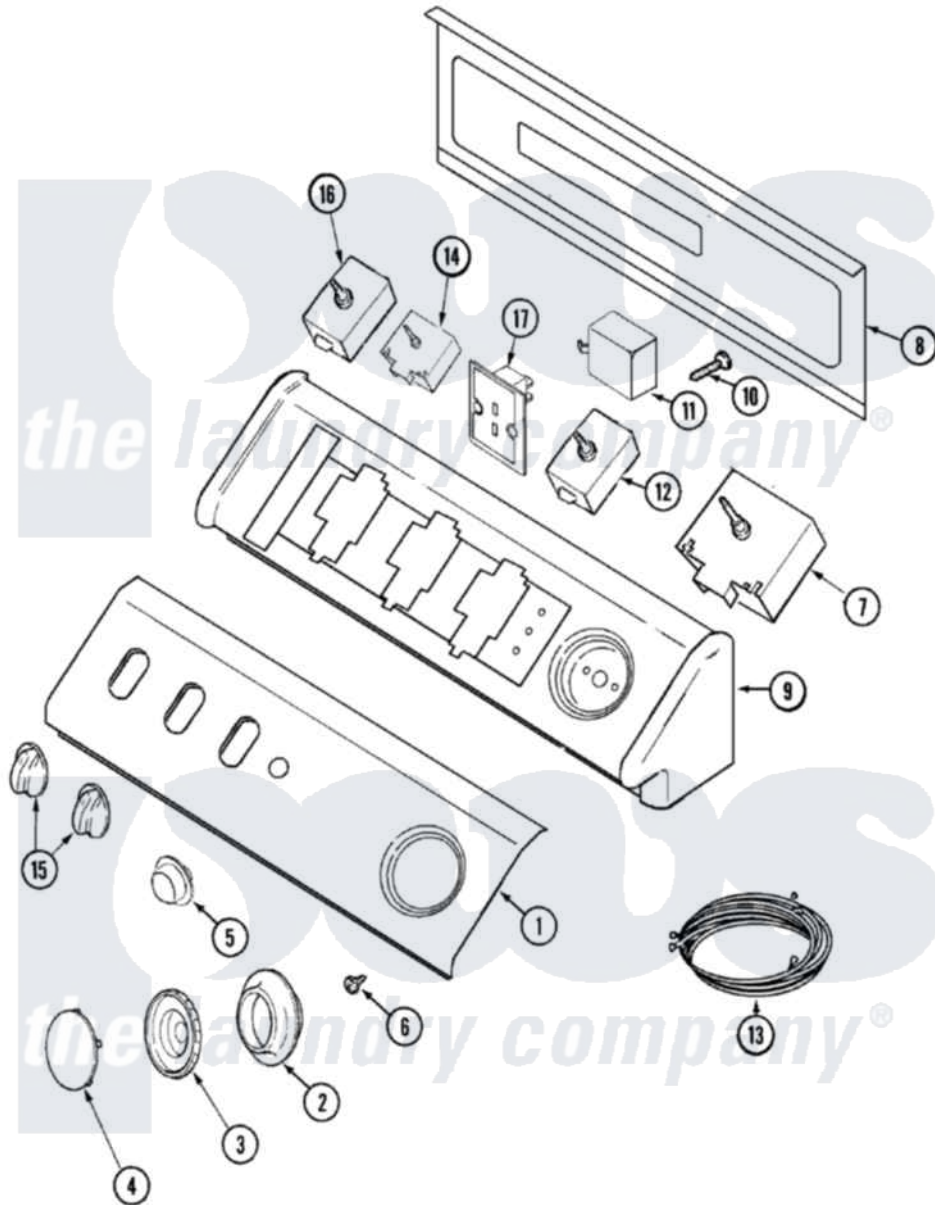

# Maytag MDG9557AWQ 05 - CONTROL PANEL (MDE)

Maytag [Residential Maytag MDG9557AWQ Dryer Parts](#) Parts Diagram 05 - CONTROL PANEL (MDE)  
 Click on the part number to view part

Item	Original Part Number	Replaced By	Status	Part Description
1	Y22002339	<a href="#">8534058</a>		Screw
3	<a href="#">22001659</a>			Timer Knob - Grey
6	33001690	<a href="#">90767</a>		Screw, 8A X 3/8 HeX Washer Head Tapping
7	<a href="#">33001634</a>			Timer
8	33001806		Not Available	BACK, CONSOLE PANEL
"	216423	<a href="#">3370225</a>		Screw
10	216423	<a href="#">3370225</a>		Screw
11	<a href="#">33001623</a>			Buzzer, Non-Adjustable
13	<a href="#">33002285</a>			Wire Harness, Main
14	<a href="#">33002526</a>			Switch, Four Pos. Rotary Elect
16	<a href="#">22001794</a>			Switch, Rotary
18	33002319		Not Available	MANUAL, USE & CARE (FRENCH)
"	33002287		Not Available	MANUAL, USE & CARE
"	16008878	<a href="#">16023086</a>		Serv Man