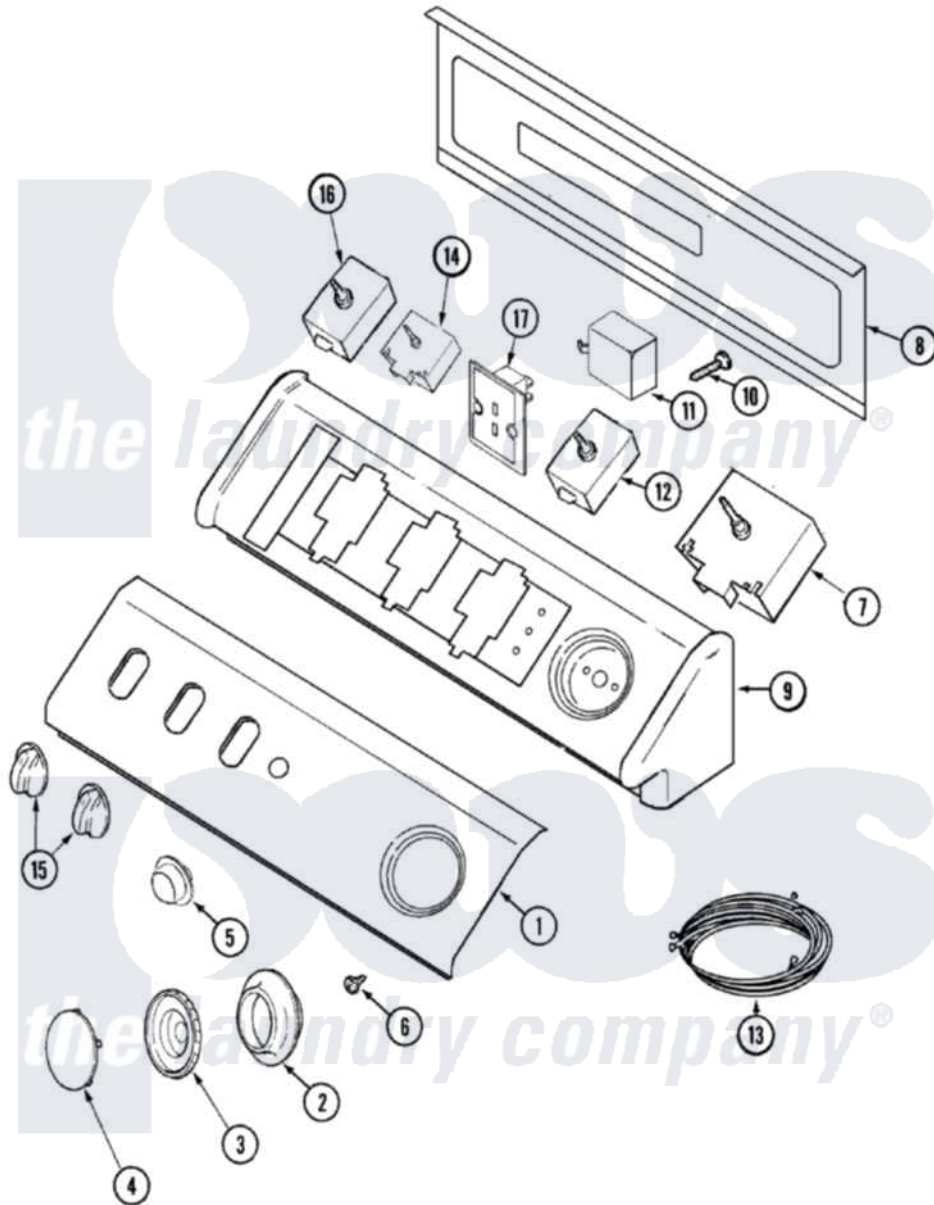

Maytag MDG9557AWQ 06 - CONTROL PANEL (MDG)

Maytag [Residential Maytag MDG9557AWQ Dryer Parts](#) Parts Diagram 06 - CONTROL PANEL (MDG)
 Click on the part number to view part

Item	Original Part Number	Replaced By	Status	Part Description
1	Y22002339	8534058		Screw
"	22002866	37001044		Graphic Control Pnl/Facia/Bsq
2	33002346			Skirt, Timer Dial
3	22001659			Timer Knob - Grey
4	33002347			Timer Knob Insert/Cap
5	33002435			Button, Push-To-Start
6	33001690	90767		Screw, 8A X 3/8 HeX Washer Head Tapping
7	33001634			Timer
8	216423	3370225		Screw
"	33001806		Not Available	BACK, CONSOLE PANEL
9	33002327	37001115		Console
10	216423	3370225		Screw
11	33001623			Buzzer, Non-Adjustable
12	33002356	33001618		Switch- PU
13	33002320			Wire Harness, Main
14	33002527			Switch, Four Pos. Rotary Gas

15	22002589		Knob, Selector
16	22001794		Switch, Rotary
17	33002400	Not Available	DRYNESS DISPLAY CONTROL (BSQ)
"	33001661	33002389	Dryness Display Control Note: Display, Dryness
18	33002287	Not Available	MANUAL, USE & CARE
"	16008878	16023086	Serv Man
"	33002319	Not Available	MANUAL, USE & CARE (FRENCH)