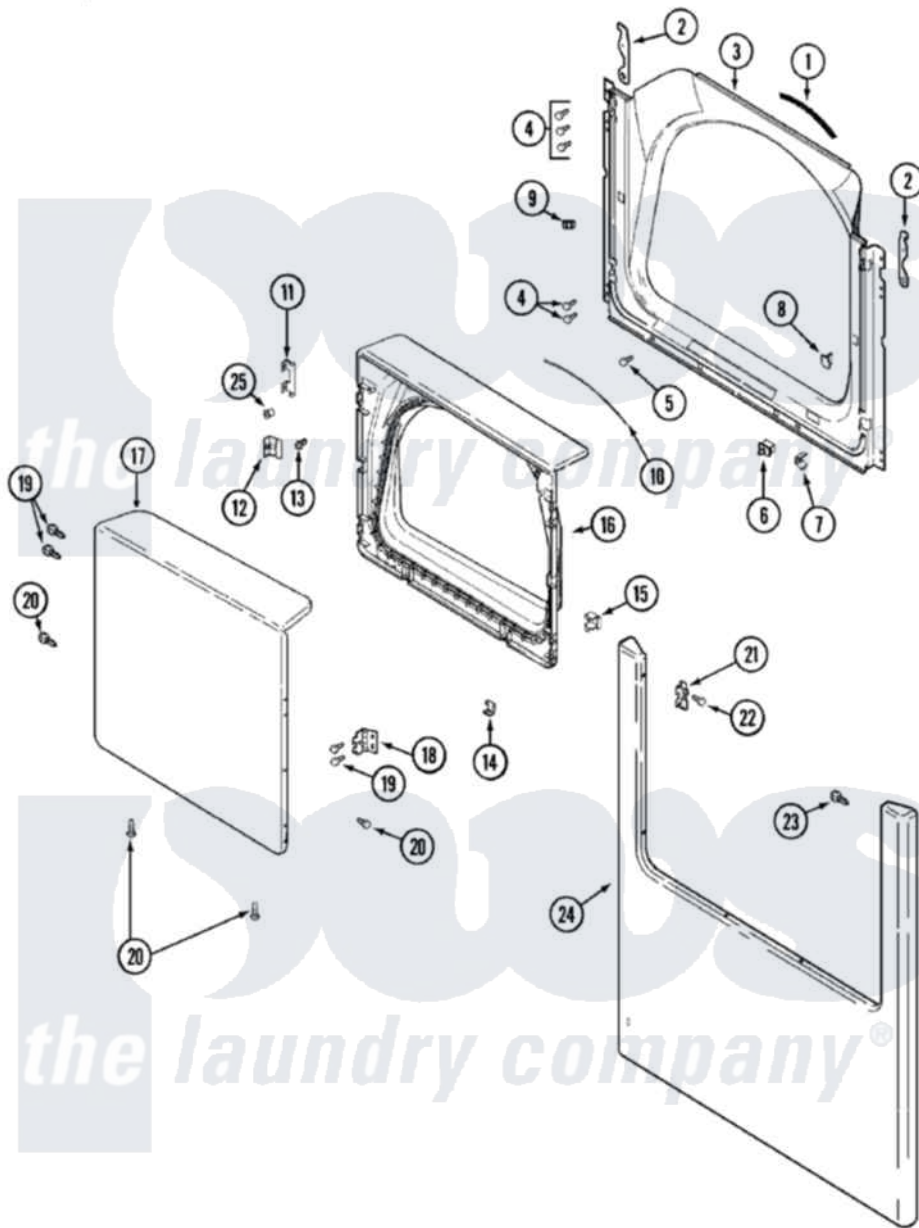

# Maytag MDG9557AWQ 07 - DOOR (MDE)

Maytag Residential Maytag MDG9557AWQ Dryer Parts Parts Diagram 07 - DOOR (MDE)  
 Click on the part number to view part

Item	Original Part Number	Replaced By	Status	Part Description
2	22002247	<a href="#">33002597</a>		Hook, Security
4	<a href="#">22001995</a>			Screw Note: Screw, Tumbler Front And Shroud
5	<a href="#">33001768</a>			Screw, Shroud Note: Screw, Shroud And Outlet Duct
6	33001508	<a href="#">W10169313</a>		Switch-Dor
7	<a href="#">33001760</a>			Bracket, Hinge
8	33001174	<a href="#">LA-1003</a>		Door Catch Kit
9	Y304578	<a href="#">LA-1003</a>		Door Catch Kit
"	33001791	<a href="#">306436</a>		Door Latch Kit--W
10	<a href="#">33002094</a>			Seal, Door
11	<a href="#">22002038</a>			Clip, Door
12	<a href="#">33001793</a>			Bracket, Strike
13	<a href="#">33001761</a>			Strike, Door
14	<a href="#">22002039</a>			Clip, Door
15	<a href="#">33001763</a>			Plug, Inner Door
17	<a href="#">22001817</a>			Sheet, Sound Damper

18	<a href="#">33001759</a>		Hinge, Door
19	22002062	<a href="#">98006631</a>	Screw
21	<a href="#">33002349</a>		Cover, Hinge Hole
22	<a href="#">33001787</a>		Screw, Hinge Note: Screw, Hinge Hole Cover
23	<a href="#">22002012</a>		Screw, Hinge Note: Screw, Hinge Bracket
25	<a href="#">33001771</a>		Bushing, Inner Door