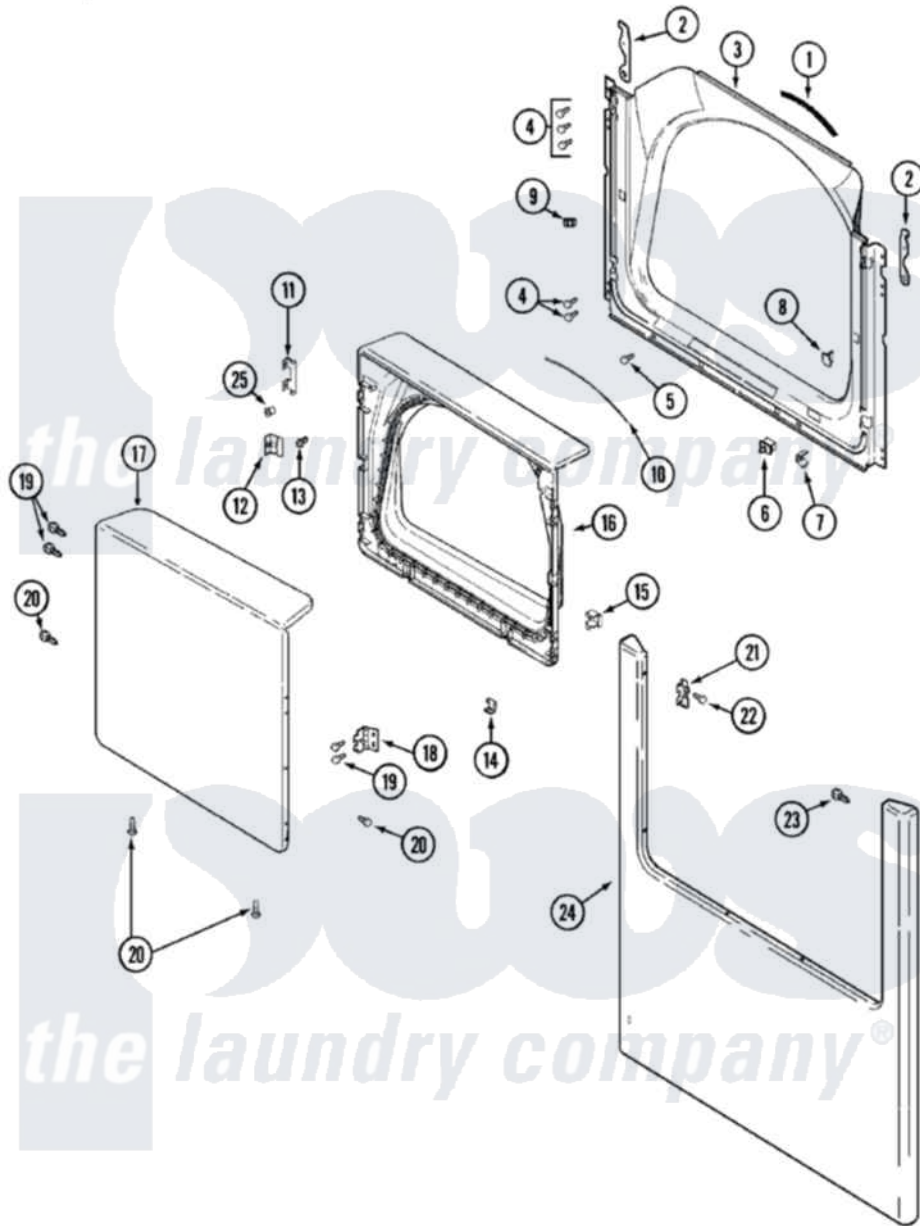

Maytag MDG9557AWQ 08 - DOOR (MDG)

Maytag [Residential Maytag MDG9557AWQ Dryer Parts](#) Parts Diagram 08 - DOOR (MDG)
 Click on the part number to view part

Item	Original Part Number	Replaced By	Status	Part Description
1	33001767			Seal, Shroud
2	22002247	33002597		Hook, Security
3	33002436		Not Available	SHROUD, (BSQ)
4	22001995			Screw Note: Screw, Tumbler Front And Shroud
5	33001768			Screw, Shroud Note: Screw, Shroud And Outlet Duct
6	33001508	W10169313		Switch-Dor
7	33001760			Bracket, Hinge
8	33001174	LA-1003		Door Catch Kit
9	33001791	306436		Door Latch Kit--W
"	Y304578	LA-1003		Door Catch Kit
10	33002094			Seal, Door
11	22002038			Clip, Door
12	33001793			Bracket, Strike
13	33001761			Strike, Door
14	22002039			Clip, Door

15	33001763		Plug, Inner Door
16	33002439	Not Available	DOOR, INNER (BSQ)
17	22001817		Sheet, Sound Damper
"	33002371		Door, Outer
18	33001759		Hinge, Door
19	22002062	98006631	Screw
20	33002351		Screw
21	33002349		Cover, Hinge Hole
22	33001787		Screw, Hinge Note: Screw, Hinge Hole Cover
23	22002012		Screw, Hinge Note: Screw, Hinge Bracket
24	22002674	33002368	Panel, Front
25	33001771		Bushing, Inner Door