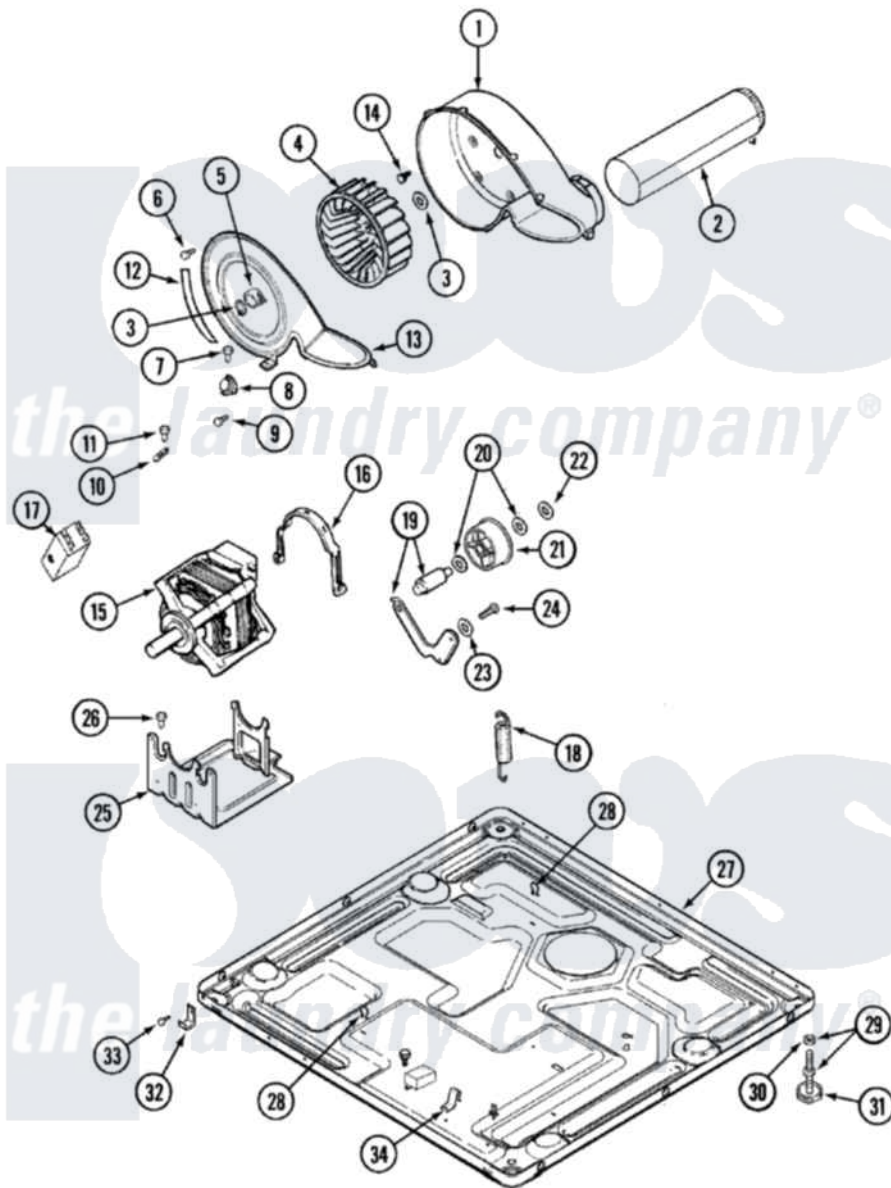

Maytag MDG9557AWQ 12 - MOTOR DRIVE (MDG)

Maytag [Residential Maytag MDG9557AWQ Dryer Parts](#) Parts Diagram 12 - MOTOR DRIVE (MDG)
 Click on the part number to view part

Item	Original Part Number	Replaced By	Status	Part Description
1	33001789			Housing, Blower
2	33001800			Duct Assembly, Exhaust
"	22001995			Screw Note: Screw, Tumbler Front And Shroud
3	410233	9703438		Ring-Retrn
4	33001790			Wheel, Blower
5	312967			Clamp, Blower Housing
6	33001855	33002917		Screw, No.10-16
7	Y313561			Screw---NA
8	306910			Thermostat, Multi Temp Note: Thermostat
9	22001996	3370225		Screw
10	33001762			Fuse, Thermal
11	314848	W10116760		Screw
12	22002244			Clip, Grounding
13	33001873			Cover, Blower Housing---NA
14	314818	1163839		Screw

15	33002237	33002478	Motor
"	33002462	33002478	Motor
"	33002478		Motor
16	Y015825		Clip, Motor To Motor Support
17	33001854	33002478	Motor
18	33001754	33002459	Assembly, Spring And Plug
"	33002460	33002459	Assembly, Spring And Plug
"	33002461		Plug For Spring
"	33002157		Grommet
19	33001840	6-3705180	Idler Arm
20	Y312527		Washer, Idler Shaft
21	33001783	6-3700340	Bearing- I
22	312958	354987	Ring, Retaining
23	315772		Sleeve, Idler Arm
24	Y014874		Screw, Idler Arm And Sleeve
25	Y313561		Screw----NA
"	33002466	33002817	Motor Support, Offset
"	33001752	33002817	Motor Support, Offset
26	Y313561		Screw----NA
27	33001845	Not Available	BASE
"	33002465	Not Available	BASE, (LWR)----NA
28	410490		Spring, Retainer Wire Harness
29	Y305086		Adjustable Leg And Nut
30	Y052740	62739	Nut, Lock
31	Y314137		Foot, Rubber
32	22002239		Clip, Front Panel
33	Y310632	1163839	Screw