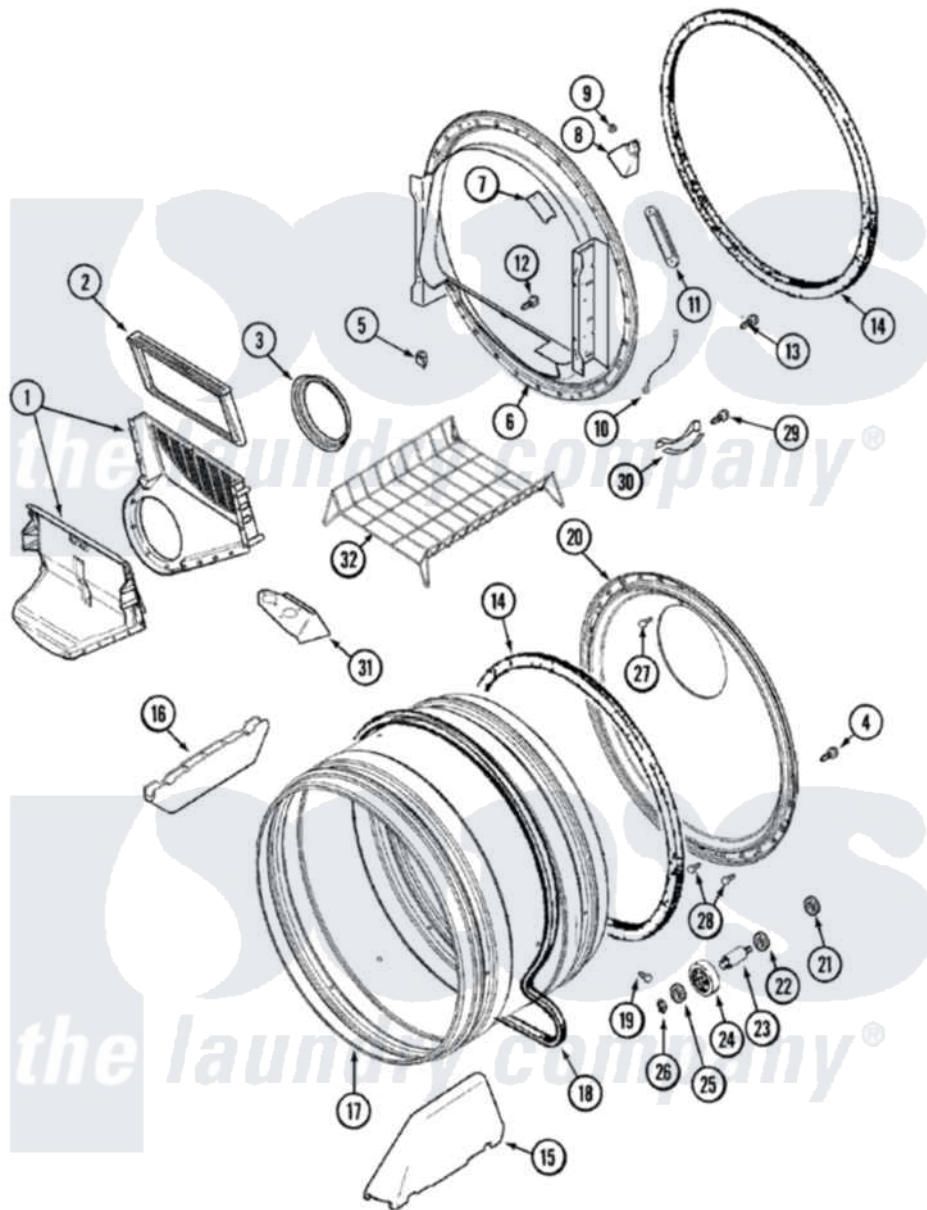

Maytag MDG9557AWQ 13 - TUMBLER (MDE)

Maytag Residential Maytag MDG9557AWQ Dryer Parts Parts Diagram 13 - TUMBLER (MDE)
 Click on the part number to view part

Item	Original Part Number	Replaced By	Status	Part Description
2	33001808			Filter, Lint
3	33001758	33002560		Seal, Blower
4	33002190			SCrew, C BraCe, BraCket, Cabinet
5	Y310376			Clip, Door Switch Harness
6	33001868			Front, Tumbler Front W/Sensor Note: Front, Tumbler
7	33001871			Screw Note: Screw, Drum Light
"	33001869			Lens, Drum Light
8	33001870		Not Available	HOLDER, LAMP (W/HOUSING) NOTE: LAMP (W/HOUSING & HOLDER)
"	22002263			Lamp
9	214872			Palnut, End Cap Note: Nut, Lamp Holder
10	211294	90767		Screw, 8A X 3/8 HeX Washer Head Tapping
"	Y303711			Sensor Ground Wire

11	33001809		Sensor Bar Assembly
"	22001078	3177991	Screw
12	312311	312311MAY	Screw
13	33001855	33002917	Screw, No.10-16
14	33001807		Seal, Tumbler
15	33001756	33002032	Baffle
16	33001755		Baffle
17	33001889		Tumbler
18	33001777	33002535	V-Belt
19	33001788	33002973	Screw, No.9-15 X 1.00 Hx WS
20	33001801		Back, Tumbler
21	33001443		Nut, Hex
22	Y313347	312535	Washer, Vault Mounting Brk.
23	Y312948	6-3129480	Shaft- Tumbler
24	Y303373	12001541	Drum Roller/Washer Assembly--W
25	312535		Washer, Vault Mounting Brk.
26	410233	9703438	Ring-Retrn
27	210932		Screw, No.8 X 9/16 Ctsk Note: Screw, Inlet Duct
28	22001996	3370225	Screw
29	210720		Rivet, Bearing To Tumbler Fmt
30	306508		Tumbler Bearing Kit ---W
31	33001837		Cover, Thermostat
32	33001917	33001917A	Rack- Dryi