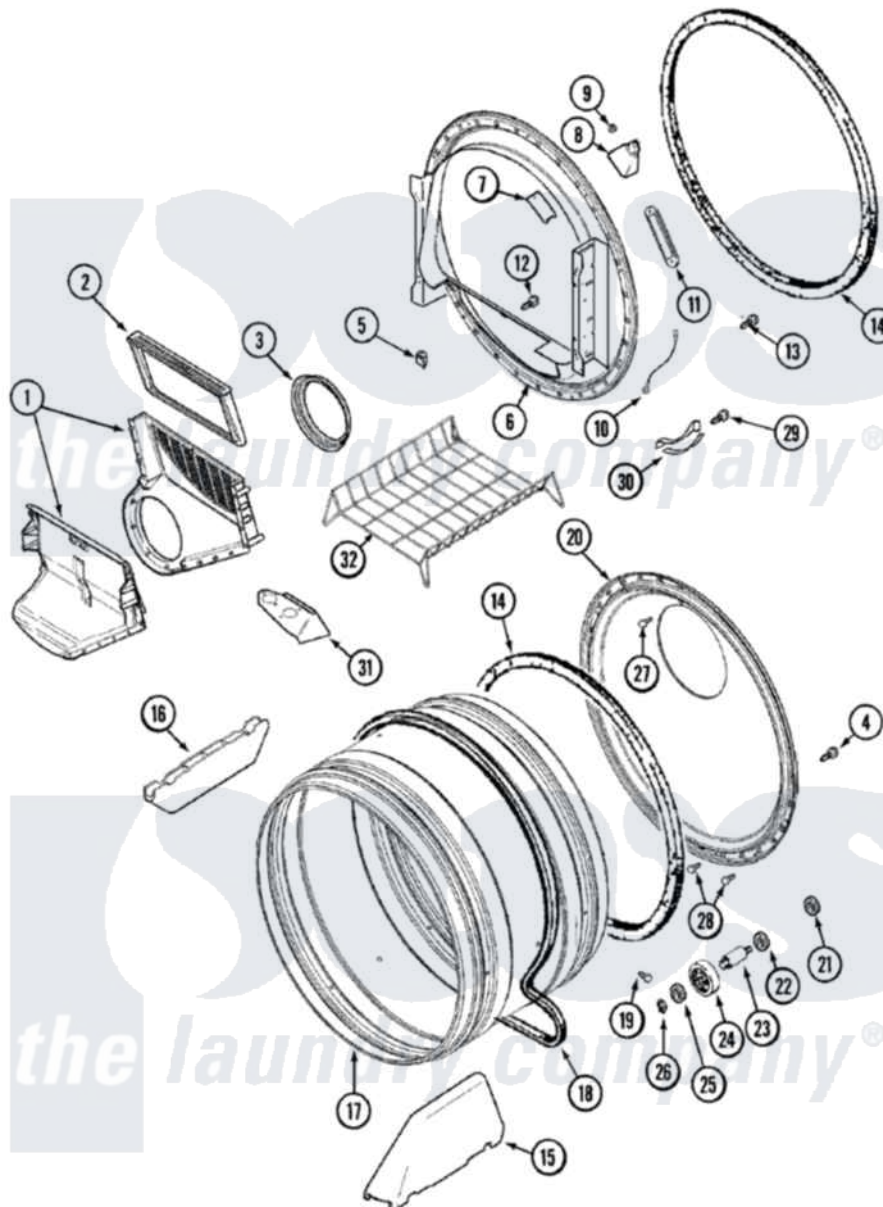

Maytag MDG9557AWQ 14 - TUMBLER (MDG)

Maytag Residential Maytag MDG9557AWQ Dryer Parts Parts Diagram 14 - TUMBLER (MDG)
 Click on the part number to view part

Item	Original Part Number	Replaced By	Status	Part Description
1	33001799			Outlet Duct Assembly Note: Outlet Duct Assembly
2	33001808			Filter, Lint
3	33001758	33002560		Seal, Blower
4	33002190			SCrew, C BraCe, BraCket, Cabinet
5	Y310376			Clip, Door Switch Harness
6	33001868			Front, Tumbler Front W/Sensor Note: Front, Tumbler
7	33001871			Screw Note: Screw, Drum Light
"	33001869			Lens, Drum Light
8	33001870		Not Available	HOLDER, LAMP (W/HOUSING) NOTE: LAMP (W/HOUSING & HOLDER)
"	22002263			Lamp
9	214872			Palnut, End Cap Note: Nut, Lamp Holder
10	211294	90767		Screw, 8A X 3/8 HeX Washer

10	211294	30707	Head Tapping
"	Y303711		Sensor Ground Wire
11	22001078	3177991	Screw
"	33001809		Sensor Bar Assembly
12	312311	312311MAY	Screw
13	33001855	33002917	Screw, No.10-16
14	33001807		Seal, Tumbler
15	33001756	33002032	Baffle
16	33001755		Baffle
17	33001889		Tumbler
18	33001777	33002535	V-Belt
19	33001788	33002973	Screw, No.9-15 X 1.00 Hx WS
20	33001801		Back, Tumbler
21	33001443		Nut, Hex
22	Y313347	312535	Washer, Vault Mounting Brk.
23	Y312948	6-3129480	Shaft- Tumbler
24	Y303373	12001541	Drum Roller/Washer Assembly--W
25	312535		Washer, Vault Mounting Brk.
26	410233	9703438	Ring-Retrn
27	210932		Screw, No.8 X 9/16 Ctsk Note: Screw, Inlet Duct
28	22001996	3370225	Screw
29	210720		Rivet, Bearing To Tumbler Fmt
30	306508		Tumbler Bearing Kit ----W
31	33001917	33001917A	Rack- Dryi